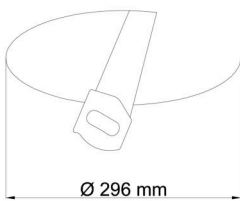

Logistic

EAN	8591728096915
Weight NTTO	3.8 Kg
Weight BTTO	4.1 Kg
Number of cartons	1 pcs
Package volume	0.025 m³
Package 1 width	0.37 m
Package 1 length	0.37 m
Package 1 height	0.18 m
Warranty*	60 months

*The warranty for the batteries is valid for 12 months from the date of purchase.

Installation dimensions: