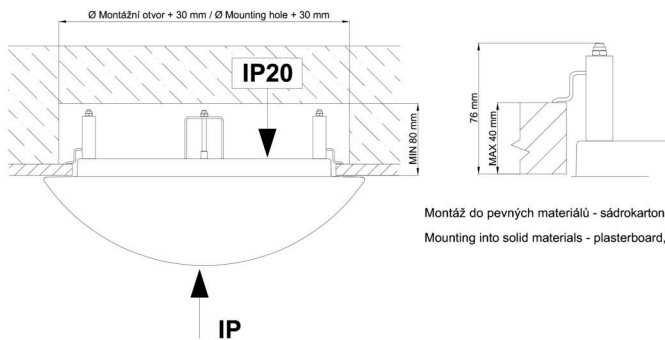

Technical

Types of luminaires	Classic on/off
Mounting type	semi-recessed
Base material	steel
Shade material	three-layer glass TRIPLEX OPAL
Base color	white Ral9003
Shade color	white
Holding the shade	bayonet
Mounting location	ceiling/wall
Width	360 mm
Length	360 mm
Height	67 mm
Diameter	ø 360 mm
mounting holes (diameter)	none
Installation wire (diameter)	2xø16mm
Energy Class	D
Impact strength	IK01
Operating temperature	from -20°C to +30°C

*The warranty for the batteries is valid for 12 months from the date of purchase.

Installation dimensions:

Svítlidlo nesmí být z horní strany zakryto izolací.
Luminaire must not be covered with insulating matting.

Rozměry dutiny pro vestavné svítidlo [mm]:
Dimensions of cavity for recessed luminaire [mm]:

Additional assortment:

Lampshade

Product code	Name	Color	Description	Picture	Drawing
20082	027	white		