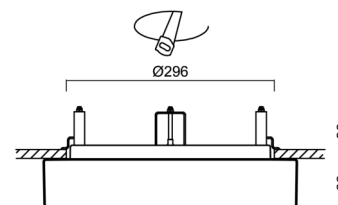

Technical

Types of luminaires	Classic on/off
Mounting type	semi-recessed
Base material	steel
Shade material	three-layer glass TRIPLEX OPAL
Base color	white Ral9003
Shade color	white
Holding the shade	bayonet
Mounting location	ceiling/wall
Width	360 mm
Length	360 mm
Height	67 mm
Diameter	ø 360 mm
mounting holes (diameter)	none
Installation wire (diameter)	2xø16mm
Energy Class	D
Impact strength	IK01
Operating temperature	from -20°C to +30°C

Electric

Power consumption	19 W
Ingress Protection	IP44
Socket	LED modul
terminal block	snap terminal block
Automatic circuit breaker type B10A	37 pcs
Automatic circuit breaker type B16A	59 pcs
Automatic circuit breaker type C10A	37 pcs
Automatic circuit breaker type C16A	59 pcs

Eulum data for calculation programs are available at www.osmont.cz.

Logistic

EAN	8591728096915
Weight NTTO	3.8 Kg
Weight BTTO	4.1 Kg
Number of cartons	1 pcs
Package volume	0.025 m ³
Package 1 width	0.37 m
Package 1 length	0.37 m
Package 1 height	0.18 m
Warranty*	60 months