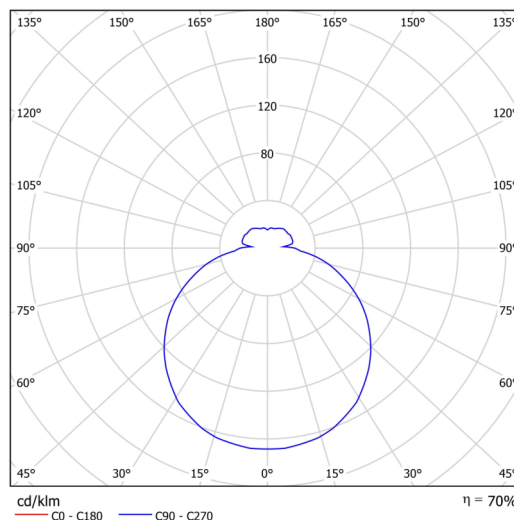

ELSA V3

Product code: ELS68625

Type: LED-1L15E500BTV14/027 4K#

Short description of the luminaire: White semi-recessed LED light ON/OFF with TRIPLEX OPAL glass shade.

Technical

Types of luminaires	Classic on/off
Mounting type	semi-recessed
Base material	steel
Shade material	three-layer glass TRIPLEX OPAL
Base color	white Ral9003
Shade color	white
Holding the shade	bayonet
Mounting location	ceiling/wall
Width	360 mm
Length	360 mm
Height	67 mm
Diameter	ø 360 mm
mounting holes (diameter)	none
Installation wire (diameter)	2xø16mm
Energy Class	D
Impact strength	IK01
Operating temperature	from -20°C to +30°C

Electric

Power consumption	19 W
Ingress Protection	IP44
Socket	LED modul
terminal block	snap terminal block
Automatic circuit breaker type B10A	37 pcs
Automatic circuit breaker type B16A	59 pcs
Automatic circuit breaker type C10A	37 pcs
Automatic circuit breaker type C16A	59 pcs

Luminous

Lum. flux of luminaire	2190 lm
Lum. flux of light source	3130 lm
Luminaire efficacy	115 lm/W
Temperature	4000 K
Rated life time LED L80/B10	100000 hours
CRI	Ra80
MacAdam	3
Blue light hazard	Risk group 0

Eulum data for calculation programs are available at www.osmont.cz.