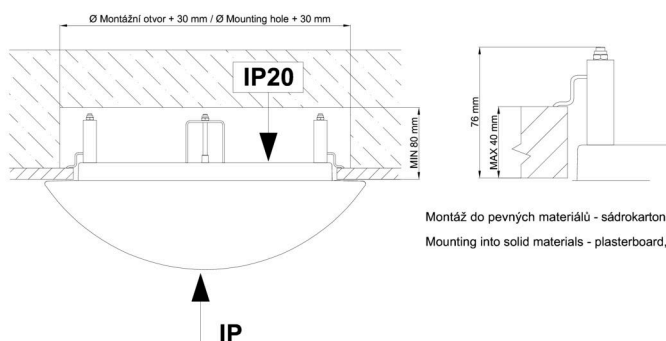

Technical

Types of luminaires	Emergency combined + sensor
Mounting type	semi-recessed
Base material	steel
Shade material	three-layer glass TRIPLEX OPAL
Base color	white Ral9003
Shade color	white
Holding the shade	bayonet
Mounting location	ceiling/wall
Width	360 mm
Length	360 mm
Height	67 mm
Diameter	ø 360 mm
mounting holes (diameter)	none
Installation wire (diameter)	2xØ16mm
Energy Class	D
Impact strength	IK01
Operating temperature	from -20°C to +30°C

*The warranty for the batteries is valid for 12 months from the date of purchase.

Installation dimensions:

Svítlidlo nesmí být z horní strany zakryto izolací.
Luminaire must not be covered with insulating matting.

Rozměry dutiny pro vestavné svítidlo [mm]:
Dimensions of cavity for recessed luminaire [mm]:

Montáž do pevných materiálů - sádkarton, dřevo.
Mounting into solid materials - plasterboard, wood.

Additional assortment: