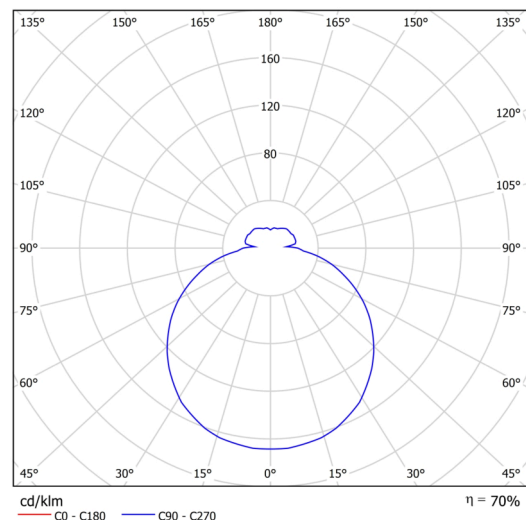

ELSA V3

Product code: ELS68624

Type: LED-1L15E350BTV14/027/NK1W HF 4K#

Short description of the luminaire: White semi-recessed LED light with emergency unit combined with sensor with TRIPLEX OPAL glass shade.

Technical

Types of luminaires	Emergency combined + sensor
Mounting type	semi-recessed
Base material	steel
Shade material	three-layer glass TRIPLEX OPAL
Base color	white Ral9003
Shade color	white
Holding the shade	bayonet
Mounting location	ceiling/wall
Width	360 mm
Length	360 mm
Height	67 mm
Diameter	ø 360 mm
mounting holes (diameter)	none
Installation wire (diameter)	2xØ16mm
Energy Class	D
Impact strength	IK01
Operating temperature	from -20°C to +30°C

Electric

Power consumption	13 W
Ingress Protection	IP44
Socket	LED modul
Sensor	HF
Battery type	NiCd
Emergency time	3 hours
terminal block	snap terminal block
Automatic circuit breaker type B10A	37 pcs
Automatic circuit breaker type B16A	58 pcs
Automatic circuit breaker type C10A	32 pcs
Automatic circuit breaker type C16A	50 pcs

Luminous

Lum. flux of luminaire	1550 lm
Lum. flux of light source	2220 lm
Lum. flux of light source in emergency mode	150 lm
Luminaire efficacy	119 lm/W
Temperature	4000 K
Rated life time LED L80/B10	100000 hours
CRI	Ra80