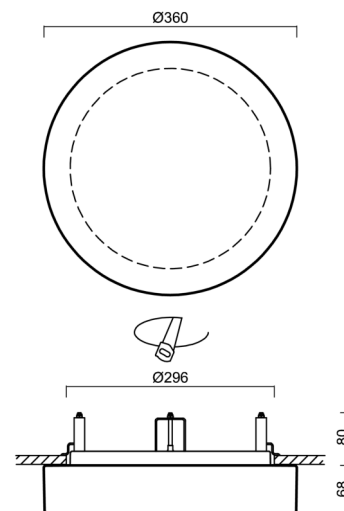

ELSA V3

Product code: ELS68624

Type: LED-1L15E350BTV14/027/NK1W HF 4K#

Short description of the luminaire: White semi-recessed LED light with emergency unit combined with sensor with TRIPLEX OPAL glass shade.

Technical

Types of luminaires	Emergency combined + sensor
Mounting type	semi-recessed
Base material	steel
Shade material	three-layer glass TRIPLEX OPAL
Base color	white Ral9003
Shade color	white
Holding the shade	bayonet
Mounting location	ceiling/wall
Width	360 mm
Length	360 mm
Height	67 mm
Diameter	ø 360 mm
mounting holes (diameter)	none
Installation wire (diameter)	2xØ16mm
Energy Class	D
Impact strength	IK01
Operating temperature	from -20°C to +30°C

Electric

Power consumption	13 W
Ingress Protection	IP44
Socket	LED modul
Sensor	HF
Battery type	NiCd
Emergency time	3 hours
terminal block	snap terminal block
Automatic circuit breaker type B10A	37 pcs
Automatic circuit breaker type B16A	58 pcs
Automatic circuit breaker type C10A	32 pcs
Automatic circuit breaker type C16A	50 pcs

Luminous

Lum. flux of luminaire	1550 lm
Lum. flux of light source	2220 lm
Lum. flux of light source in emergency mode	150 lm
Luminaire efficacy	119 lm/W
Temperature	4000 K
Rated life time LED L80/B10	100000 hours
CRI	Ra80