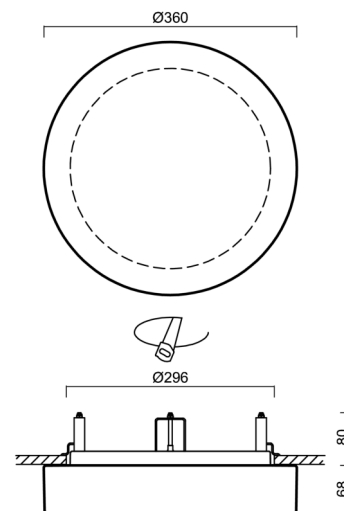

ELSA V3

Product code: ELS68623

Type: LED-1L15E350BTV14/027/NK1W 4K#

Short description of the luminaire: White semi-recessed LED light with emergency unit combined with TRIPLEX OPAL glass shade.

Technical

Types of luminaires	Emergency combined
Mounting type	semi-recessed
Base material	steel
Shade material	three-layer glass TRIPLEX OPAL
Base color	white Ral9003
Shade color	white
Holding the shade	bayonet
Mounting location	ceiling/wall
Width	360 mm
Length	360 mm
Height	67 mm
Diameter	ø 360 mm
mounting holes (diameter)	none
Installation wire (diameter)	2xØ16mm
Energy Class	D
Impact strength	IK01

Electric

Power consumption	13 W
Ingress Protection	IP44
Socket	LED modul
Battery type	NiCd
Emergency time	3 hours
terminal block	snap terminal block
Automatic circuit breaker type B10A	37 pcs
Automatic circuit breaker type B16A	58 pcs
Automatic circuit breaker type C10A	32 pcs
Automatic circuit breaker type C16A	50 pcs

Luminous

Lum. flux of luminaire	1550 lm
Lum. flux of light source	2220 lm
Lum. flux of light source in emergency mode	150 lm
Luminaire efficacy	119 lm/W
Temperature	4000 K
Rated life time LED L80/B10	100000 hours
CRI	Ra80
MacAdam	3
Blue light hazard	Risk group 0