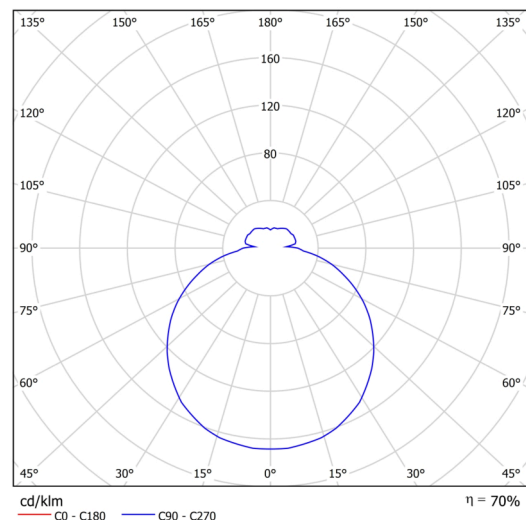

ELSA V3

Product code: ELS68623

Type: LED-1L15E350BTV14/027/NK1W 4K#

Short description of the luminaire: White semi-recessed LED light with emergency unit combined with TRIPLEX OPAL glass shade.

Technical

Types of luminaires	Emergency combined
Mounting type	semi-recessed
Base material	steel
Shade material	three-layer glass TRIPLEX OPAL
Base color	white Ral9003
Shade color	white
Holding the shade	bayonet
Mounting location	ceiling/wall
Width	360 mm
Length	360 mm
Height	67 mm
Diameter	ø 360 mm
mounting holes (diameter)	none
Installation wire (diameter)	2xØ16mm
Energy Class	D
Impact strength	IK01

Electric

Power consumption	13 W
Ingress Protection	IP44
Socket	LED modul
Battery type	NiCd
Emergency time	3 hours
terminal block	snap terminal block
Automatic circuit breaker type B10A	37 pcs
Automatic circuit breaker type B16A	58 pcs
Automatic circuit breaker type C10A	32 pcs
Automatic circuit breaker type C16A	50 pcs

Luminous

Lum. flux of luminaire	1550 lm
Lum. flux of light source	2220 lm
Lum. flux of light source in emergency mode	150 lm
Luminaire efficacy	119 lm/W
Temperature	4000 K
Rated life time LED L80/B10	100000 hours
CRI	Ra80
MacAdam	3
Blue light hazard	Risk group 0