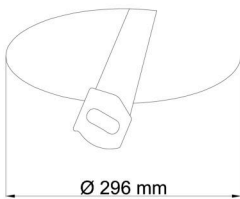

## Technical

Types of luminaires	Emergency combined
Mounting type	semi-recessed
Base material	steel
Shade material	three-layer glass TRIPLEX OPAL
Base color	white Ral9003
Shade color	white
Holding the shade	bayonet
Mounting location	ceiling/wall
Width	360 mm
Length	360 mm
Height	67 mm
Diameter	ø 360 mm
mounting holes (diameter)	none
Installation wire (diameter)	2xØ16mm
Energy Class	D
Impact strength	IK01

## Logistic

EAN	8591728096892
Weight NTTO	3.8 Kg
Weight BTTO	4.1 Kg
Number of cartons	1 pcs
Package volume	0.025 m <sup>3</sup>
Package 1 width	0.37 m
Package 1 length	0.37 m
Package 1 height	0.18 m
Warranty*	60 months

## Installation dimensions:

Svítlidlo nesmí být z horní strany zakryto izolací.  
Luminaire must not be covered with insulating matting.

Rozměry dutiny pro vestavné svítidlo [mm]:  
Dimensions of cavity for recessed luminaire [mm]: