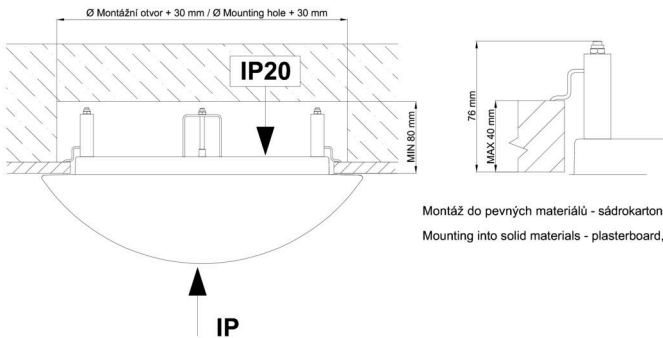

## Technical

Types of luminaires	Corridor
Mounting type	semi-recessed
Base material	steel
Shade material	three-layer glass TRIPLEX OPAL
Base color	white Ral9003
Shade color	white
Holding the shade	bayonet
Mounting location	ceiling/wall
Width	360 mm
Length	360 mm
Height	67 mm
Diameter	ø 360 mm
mounting holes (diameter)	none
Installation wire (diameter)	2xØ16mm
Energy Class	D
Impact strength	IK01
Operating temperature	from -20°C to +30°C

Eulum data for calculation programs are available at [www.osmont.cz](http://www.osmont.cz).

Logistic

EAN	8591728096885
Weight NTTO	3.8 Kg
Weight BTTO	4.1 Kg
Number of cartons	1 pcs
Package volume	0.025 m <sup>3</sup>
Package 1 width	0.37 m
Package 1 length	0.37 m
Package 1 height	0.18 m
Warranty*	60 months

\*The warranty for the batteries is valid for 12 months from the date of purchase.

Installation dimensions:

Svítlidlo nesmí být z horní strany zakryto izolací.  
Luminaire must not be covered with insulating matting.

Rozměry dutiny pro vestavné svítidlo [mm]:  
Dimensions of cavity for recessed luminaire [mm]:

Montáž do pevných materiálů - sádkarton, dřevo.  
Mounting into solid materials - plasterboard, wood.