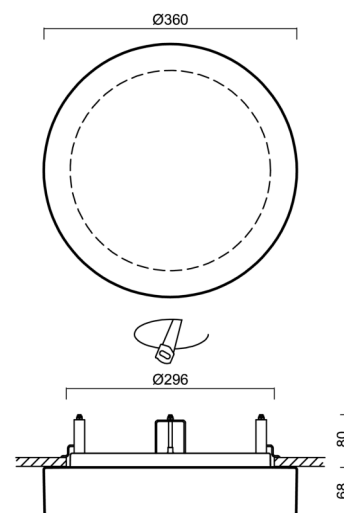

ELSA V3

Product code: ELS68622

Type: LED-1L15E350BTV14/027 HF CORR 4K#

Short description of the luminaire: White semi-recessed LED light with CORRIDOR function with TRIPLEX OPAL glass shade.

Technical

Types of luminaires	Corridor
Mounting type	semi-recessed
Base material	steel
Shade material	three-layer glass TRIPLEX OPAL
Base color	white Ral9003
Shade color	white
Holding the shade	bayonet
Mounting location	ceiling/wall
Width	360 mm
Length	360 mm
Height	67 mm
Diameter	ø 360 mm
mounting holes (diameter)	none
Installation wire (diameter)	2xØ16mm
Energy Class	D
Impact strength	IK01
Operating temperature	from -20°C to +30°C

Electric

Power consumption	13 W
Ingress Protection	IP44
Socket	LED modul
Sensor	HF
terminal block	snap terminal block
Automatic circuit breaker type B10A	21 pcs
Automatic circuit breaker type B16A	35 pcs
Automatic circuit breaker type C10A	35 pcs
Automatic circuit breaker type C16A	58 pcs

Luminous

Lum. flux of luminaire	1550 lm
Lum. flux of light source	2220 lm
Luminaire efficacy	119 lm/W
Temperature	4000 K
Rated life time LED L80/B10	100000 hours
CRI	Ra80
MacAdam	3
Blue light hazard	Risk group 0

Eulum data for calculation programs are available at www.osmont.cz.