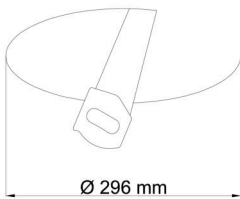

Logistic

EAN	8591728096885
Weight NTTO	3.8 Kg
Weight BTTO	4.1 Kg
Number of cartons	1 pcs
Package volume	0.025 m³
Package 1 width	0.37 m
Package 1 length	0.37 m
Package 1 height	0.18 m
Warranty*	60 months

*The warranty for the batteries is valid for 12 months from the date of purchase.

Installation dimensions: