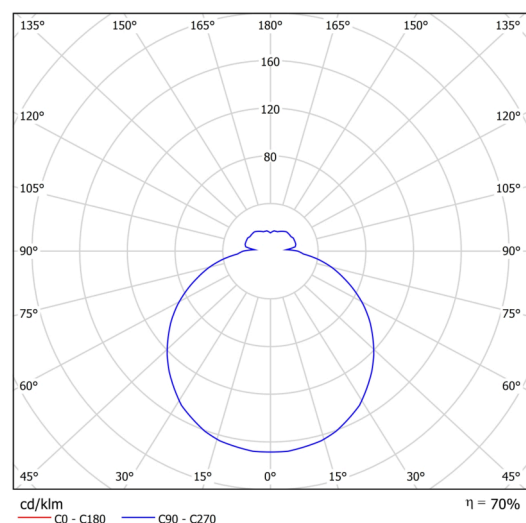

ELSA V3

Product code: ELS68622

Type: LED-1L15E350BTV14/027 HF CORR 4K#

Short description of the luminaire: White semi-recessed LED light with CORRIDOR function with TRIPLEX OPAL glass shade.

Technical

Types of luminaires	Corridor
Mounting type	semi-recessed
Base material	steel
Shade material	three-layer glass TRIPLEX OPAL
Base color	white Ral9003
Shade color	white
Holding the shade	bayonet
Mounting location	ceiling/wall
Width	360 mm
Length	360 mm
Height	67 mm
Diameter	ø 360 mm
mounting holes (diameter)	none
Installation wire (diameter)	2xØ16mm
Energy Class	D
Impact strength	IK01
Operating temperature	from -20°C to +30°C

Electric

Power consumption	13 W
Ingress Protection	IP44
Socket	LED modul
Sensor	HF
terminal block	snap terminal block
Automatic circuit breaker type B10A	21 pcs
Automatic circuit breaker type B16A	35 pcs
Automatic circuit breaker type C10A	35 pcs
Automatic circuit breaker type C16A	58 pcs

Luminous

Lum. flux of luminaire	1550 lm
Lum. flux of light source	2220 lm
Luminaire efficacy	119 lm/W
Temperature	4000 K
Rated life time LED L80/B10	100000 hours
CRI	Ra80
MacAdam	3
Blue light hazard	Risk group 0

Eulum data for calculation programs are available at www.osmont.cz.