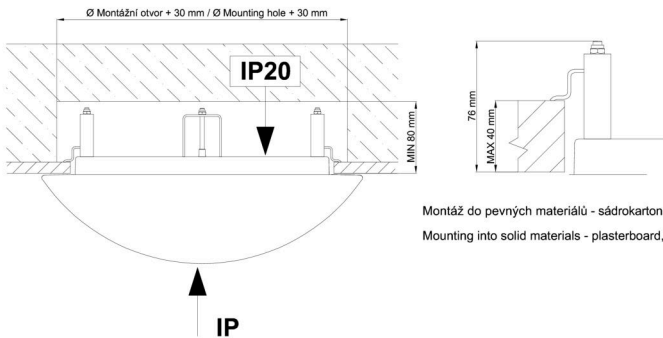

Technical

| | |
|------------------------------|--------------------------------|
| Types of luminaires | Dimmable |
| Mounting type | semi-recessed |
| Base material | steel |
| Shade material | three-layer glass TRIPLEX OPAL |
| Base color | white Ral9003 |
| Shade color | white |
| Holding the shade | bayonet |
| Mounting location | ceiling/wall |
| Width | 360 mm |
| Length | 360 mm |
| Height | 67 mm |
| Diameter | ø 360 mm |
| mounting holes (diameter) | none |
| Installation wire (diameter) | 2xØ16mm |
| Energy Class | D |
| Impact strength | IK01 |
| Operating temperature | from -20°C to +30°C |

*The warranty for the batteries is valid for 12 months from the date of purchase.

Installation dimensions:

Svítlidlo nesmí být z horní strany zakryto izolací.
Luminaire must not be covered with insulating matting.

Rozměry dutiny pro vestavné svítidlo [mm]:
Dimensions of cavity for recessed luminaire [mm]:

Additional assortment:

Lampshade

| Product code | Name | Color | Description | Picture | Drawing |
|--------------|------|-------|-------------|--|---------|
| 20082 | 027 | white | |  | |