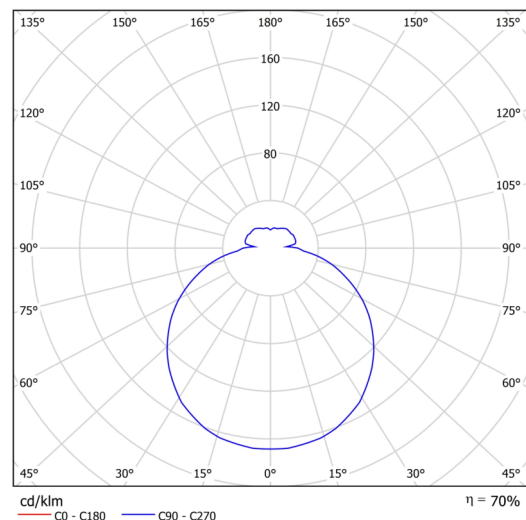

ELSA V3

Product code: ELS68621

Type: LED-1L15E350BTV14/027 DALI 4K#

Short description of the luminaire: White semi-recessed LED light DALI with TRIPLEX OPAL glass shade.

Technical

Types of luminaires	Dimmable
Mounting type	semi-recessed
Base material	steel
Shade material	three-layer glass TRIPLEX OPAL
Base color	white Ral9003
Shade color	white
Holding the shade	bayonet
Mounting location	ceiling/wall
Width	360 mm
Length	360 mm
Height	67 mm
Diameter	ø 360 mm
mounting holes (diameter)	none
Installation wire (diameter)	2xØ16mm
Energy Class	D
Impact strength	IK01
Operating temperature	from -20°C to +30°C

Electric

Power consumption	13 W
Ingress Protection	IP44
Socket	LED modul
terminal block	snap terminal block
Automatic circuit breaker type B10A	31 pcs
Automatic circuit breaker type B16A	50 pcs
Automatic circuit breaker type C10A	52 pcs
Automatic circuit breaker type C16A	85 pcs

Luminous

Lum. flux of luminaire	1550 lm
Lum. flux of light source	2220 lm
Luminaire efficacy	119 lm/W
Temperature	4000 K
Rated life time LED L80/B10	100000 hours
CRI	Ra80
MacAdam	3
Blue light hazard	Risk group 0

Eulum data for calculation programs are available at www.osmont.cz.