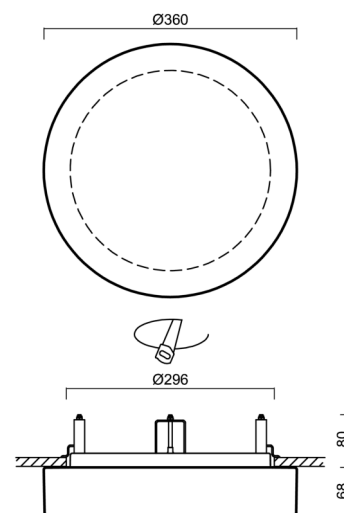

ELSA V3

Product code: ELS68621

Type: LED-1L15E350BTV14/027 DALI 4K#

Short description of the luminaire: White semi-recessed LED light DALI with TRIPLEX OPAL glass shade.

Technical

Types of luminaires	Dimmable
Mounting type	semi-recessed
Base material	steel
Shade material	three-layer glass TRIPLEX OPAL
Base color	white Ral9003
Shade color	white
Holding the shade	bayonet
Mounting location	ceiling/wall
Width	360 mm
Length	360 mm
Height	67 mm
Diameter	ø 360 mm
mounting holes (diameter)	none
Installation wire (diameter)	2xØ16mm
Energy Class	D
Impact strength	IK01
Operating temperature	from -20°C to +30°C

Electric

Power consumption	13 W
Ingress Protection	IP44
Socket	LED modul
terminal block	snap terminal block
Automatic circuit breaker type B10A	31 pcs
Automatic circuit breaker type B16A	50 pcs
Automatic circuit breaker type C10A	52 pcs
Automatic circuit breaker type C16A	85 pcs

Luminous

Lum. flux of luminaire	1550 lm
Lum. flux of light source	2220 lm
Luminaire efficacy	119 lm/W
Temperature	4000 K
Rated life time LED L80/B10	100000 hours
CRI	Ra80
MacAdam	3
Blue light hazard	Risk group 0

Eulum data for calculation programs are available at www.osmont.cz.