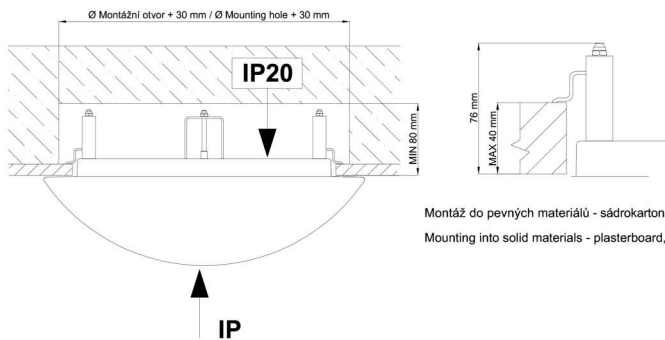

Eulum data for calculation programs are available at [www.osmont.cz](http://www.osmont.cz).

Logistic

EAN	8591728096861
Weight NTTO	3.8 Kg
Weight BTTO	4.1 Kg
Number of cartons	1 pcs
Package volume	0.025 m <sup>3</sup>
Package 1 width	0.37 m
Package 1 length	0.37 m
Package 1 height	0.18 m
Warranty*	60 months

\*The warranty for the batteries is valid for 12 months from the date of purchase.

Installation dimensions:

Svítlidlo nesmí být z horní strany zakryto izolací.  
Luminaire must not be covered with insulating matting.

Rozměry dutiny pro vestavné svítidlo [mm]:  
Dimensions of cavity for recessed luminaire [mm]: