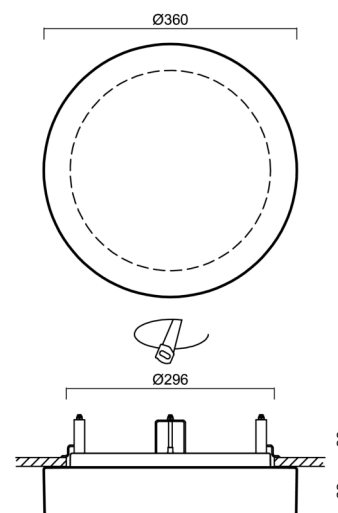

ELSA V3

Product code: ELS68620

Type: LED-1L15E350BTv14/027 HF 4K#

Short description of the luminaire: White semi-recessed LED light with sensor with TRIPLEX OPAL glass shade.

Technical

Types of luminaires	Sensor
Mounting type	semi-recessed
Base material	steel
Shade material	three-layer glass TRIPLEX OPAL
Base color	white Ral9003
Shade color	white
Holding the shade	bayonet
Mounting location	ceiling/wall
Width	360 mm
Length	360 mm
Height	67 mm
Diameter	ø 360 mm
mounting holes (diameter)	none
Installation wire (diameter)	2xø16mm
Energy Class	D
Impact strength	IK01
Operating temperature	from -20°C to +30°C

Electric

Power consumption	13 W
Ingress Protection	IP44
Socket	LED modul
Sensor	HF
terminal block	snap terminal block
Automatic circuit breaker type B10A	65 pcs
Automatic circuit breaker type B16A	105 pcs
Automatic circuit breaker type C10A	39 pcs
Automatic circuit breaker type C16A	63 pcs

Luminous

Lum. flux of luminaire	1550 lm
Lum. flux of light source	2220 lm
Luminaire efficacy	119 lm/W
Temperature	4000 K
Rated life time LED L80/B10	100000 hours
CRI	Ra80
MacAdam	3
Blue light hazard	Risk group 0

Eulum data for calculation programs are available at www.osmont.cz.