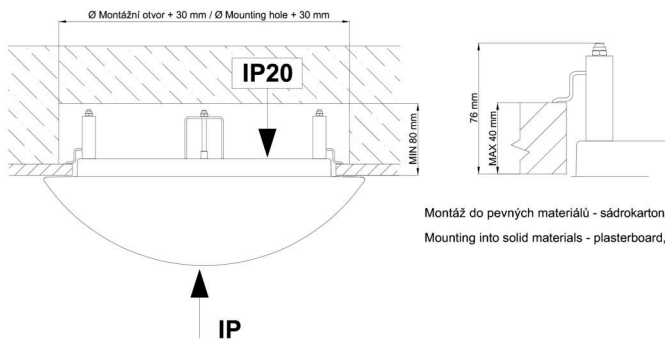

Technical

Types of luminaires	Classic on/off
Mounting type	semi-recessed
Base material	steel
Shade material	three-layer glass TRIPLEX OPAL
Base color	white Ral9003
Shade color	white
Holding the shade	bayonet
Mounting location	ceiling/wall
Width	360 mm
Length	360 mm
Height	67 mm
Diameter	ø 360 mm
mounting holes (diameter)	none
Installation wire (diameter)	2xø16mm
Energy Class	D
Impact strength	IK01
Operating temperature	from -20°C to +30°C

Rozměry dutiny pro vestavné svítidlo [mm]:
Dimensions of cavity for recessed luminaire [mm]:

Montáž do pevných materiálů - sádkartón, dřevo.
Mounting into solid materials - plasterboard, wood.

Additional assortment: