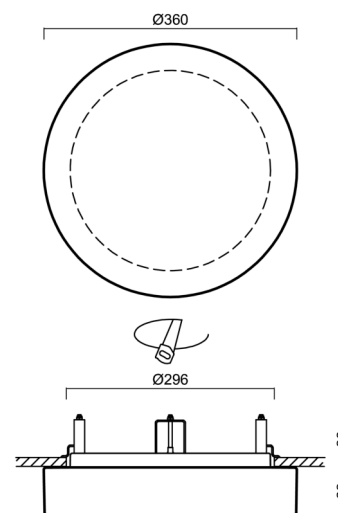

Technical

Types of luminaires	Classic on/off
Mounting type	semi-recessed
Base material	steel
Shade material	three-layer glass TRIPLEX OPAL
Base color	white Ral9003
Shade color	white
Holding the shade	bayonet
Mounting location	ceiling/wall
Width	360 mm
Length	360 mm
Height	67 mm
Diameter	ø 360 mm
mounting holes (diameter)	none
Installation wire (diameter)	2xø16mm
Energy Class	D
Impact strength	IK01
Operating temperature	from -20°C to +30°C

Eulum data for calculation programs are available at www.osmont.cz.

Logistic

EAN	8591728096854
Weight NTTO	3.8 Kg
Weight BTTO	4.1 Kg
Number of cartons	1 pcs
Package volume	0.025 m ³
Package 1 width	0.37 m
Package 1 length	0.37 m
Package 1 height	0.18 m
Warranty*	60 months

Rozměry dutiny pro vestavné svítidlo [mm]:
Dimensions of cavity for recessed luminaire [mm]:

Montáž do pevných materiálů - sádkartón, dřevo.
Mounting into solid materials - plasterboard, wood.

Additional assortment: