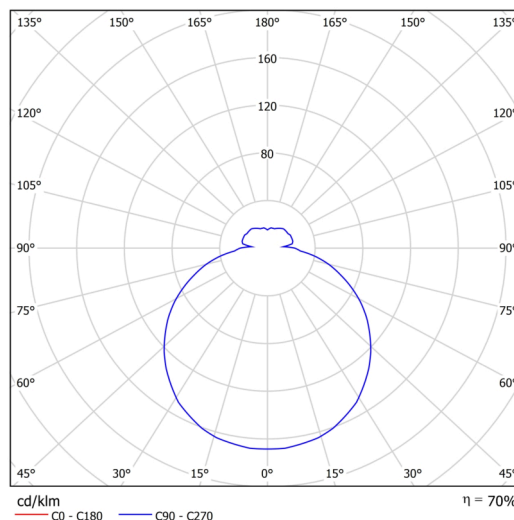

ELSA V3

Product code: ELS68619

Type: LED-1L15E350BTV14/027 4K#

Short description of the luminaire: White semi-recessed LED light ON/OFF with TRIPLEX OPAL glass shade.

Technical

Types of luminaires	Classic on/off
Mounting type	semi-recessed
Base material	steel
Shade material	three-layer glass TRIPLEX OPAL
Base color	white Ral9003
Shade color	white
Holding the shade	bayonet
Mounting location	ceiling/wall
Width	360 mm
Length	360 mm
Height	67 mm
Diameter	ø 360 mm
mounting holes (diameter)	none
Installation wire (diameter)	2xø16mm
Energy Class	D
Impact strength	IK01
Operating temperature	from -20°C to +30°C

Electric

Power consumption	13 W
Ingress Protection	IP44
Socket	LED modul
terminal block	snap terminal block
Automatic circuit breaker type B10A	65 pcs
Automatic circuit breaker type B16A	105 pcs
Automatic circuit breaker type C10A	39 pcs
Automatic circuit breaker type C16A	63 pcs

Luminous

Lum. flux of luminaire	1550 lm
Lum. flux of light source	2220 lm
Luminaire efficacy	119 lm/W
Temperature	4000 K
Rated life time LED L80/B10	100000 hours
CRI	Ra80
MacAdam	3
Blue light hazard	Risk group 0

Eulum data for calculation programs are available at www.osmont.cz.