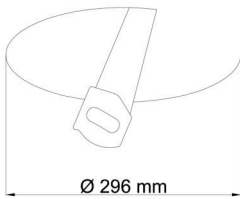

## Technical

Types of luminaires	Emergency combined + sensor
Mounting type	semi-recessed
Base material	steel
Shade material	three-layer glass TRIPLEX OPAL
Base color	white Ral9003
Shade color	white
Holding the shade	bayonet
Mounting location	ceiling/wall
Width	360 mm
Length	360 mm
Height	67 mm
Diameter	ø 360 mm
mounting holes (diameter)	none
Installation wire (diameter)	2xØ16mm
Energy Class	D
Impact strength	IK01

## Logistic

EAN	8591728096281
Weight NTTO	3.8 Kg
Weight BTTO	4.1 Kg
Number of cartons	1 pcs
Package volume	0.025 m <sup>3</sup>
Package 1 width	0.37 m
Package 1 length	0.37 m
Package 1 height	0.18 m
Warranty*	60 months

## Installation dimensions:

Svítlidlo nesmí být z horní strany zakryto izolací.  
Luminaire must not be covered with insulating matting.

Rozměry dutiny pro vestavné svítidlo [mm]:  
Dimensions of cavity for recessed luminaire [mm]: