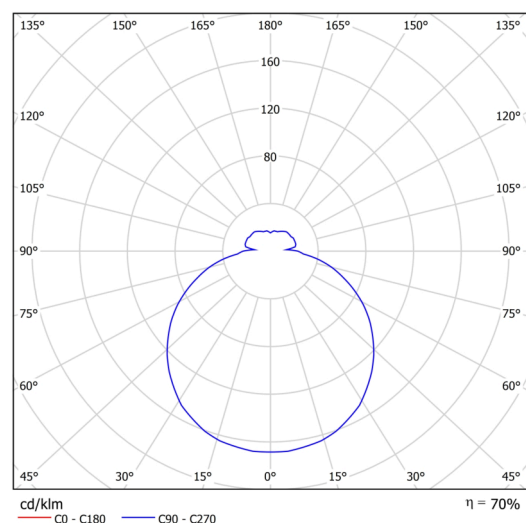

ELSA V3

Product code: ELS68130

Type: LED-1L15E500BTV14/027/NK1W HF 3K#

Short description of the luminaire: White semi-recessed LED light with emergency unit combined with sensor with TRIPLEX OPAL glass shade.

Technical

Types of luminaires	Emergency combined + sensor
Mounting type	semi-recessed
Base material	steel
Shade material	three-layer glass TRIPLEX OPAL
Base color	white Ral9003
Shade color	white
Holding the shade	bayonet
Mounting location	ceiling/wall
Width	360 mm
Length	360 mm
Height	67 mm
Diameter	ø 360 mm
mounting holes (diameter)	none
Installation wire (diameter)	2xØ16mm
Energy Class	D
Impact strength	IK01

Electric

Power consumption	19 W
Ingress Protection	IP44
Socket	LED modul
Sensor	HF
Battery type	NiCd
Emergency time	3 hours
terminal block	snap terminal block
Automatic circuit breaker type B10A	26 pcs
Automatic circuit breaker type B16A	40 pcs
Automatic circuit breaker type C10A	30 pcs
Automatic circuit breaker type C16A	48 pcs

Luminous

Lum. flux of luminaire	2100 lm
Lum. flux of light source	3000 lm
Lum. flux of light source in emergency mode	150 lm
Luminaire efficacy	110 lm/W
Temperature	3000 K
Rated life time LED L80/B10	100000 hours
CRI	Ra80
MacAdam	3