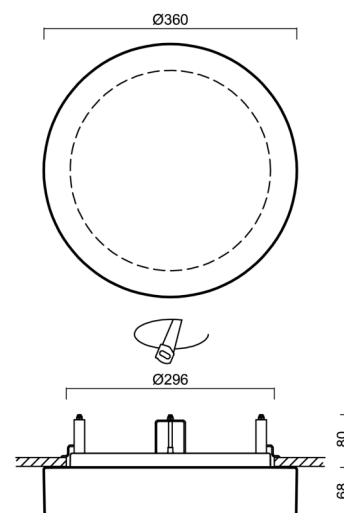

ELSA V3

Product code: ELS68130

Type: LED-1L15E500BTV14/027/NK1W HF 3K#

Short description of the luminaire: White semi-recessed LED light with emergency unit combined with sensor with TRIPLEX OPAL glass shade.

Technical

Types of luminaires	Emergency combined + sensor
Mounting type	semi-recessed
Base material	steel
Shade material	three-layer glass TRIPLEX OPAL
Base color	white Ral9003
Shade color	white
Holding the shade	bayonet
Mounting location	ceiling/wall
Width	360 mm
Length	360 mm
Height	67 mm
Diameter	ø 360 mm
mounting holes (diameter)	none
Installation wire (diameter)	2xØ16mm
Energy Class	D
Impact strength	IK01

Electric

Power consumption	19 W
Ingress Protection	IP44
Socket	LED modul
Sensor	HF
Battery type	NiCd
Emergency time	3 hours
terminal block	snap terminal block
Automatic circuit breaker type B10A	26 pcs
Automatic circuit breaker type B16A	40 pcs
Automatic circuit breaker type C10A	30 pcs
Automatic circuit breaker type C16A	48 pcs

Luminous

Lum. flux of luminaire	2100 lm
Lum. flux of light source	3000 lm
Lum. flux of light source in emergency mode	150 lm
Luminaire efficacy	110 lm/W
Temperature	3000 K
Rated life time LED L80/B10	100000 hours
CRI	Ra80
MacAdam	3