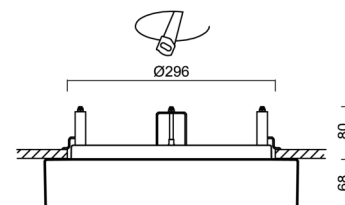

ELSA V3

Product code: ELS68129

Type: LED-1L15E500BTV14/027/NK1W 3K#

Short description of the luminaire: White semi-recessed LED light with emergency unit combined with TRIPLEX OPAL glass shade.

Technical

Types of luminaires	Emergency combined
Mounting type	semi-recessed
Base material	steel
Shade material	three-layer glass TRIPLEX OPAL
Base color	white Ral9003
Shade color	white
Holding the shade	bayonet
Mounting location	ceiling/wall
Width	360 mm
Length	360 mm
Height	67 mm
Diameter	Ø 360 mm
mounting holes (diameter)	none
Installation wire (diameter)	2xØ16mm
Energy Class	D
Impact strength	IK01
Operating temperature	from 0°C to +30°C

Electric

Power consumption	19 W
Ingress Protection	IP44
Socket	LED modul
Battery type	NiCd
Emergency time	3 hours
terminal block	snap terminal block
Automatic circuit breaker type B10A	26 pcs
Automatic circuit breaker type B16A	40 pcs
Automatic circuit breaker type C10A	30 pcs
Automatic circuit breaker type C16A	48 pcs

Luminous

Lum. flux of luminaire	2100 lm
Lum. flux of light source	3000 lm
Lum. flux of light source in emergency mode	150 lm
Luminaire efficacy	110 lm/W
Temperature	3000 K
Rated life time LED L80/B10	100000 hours
CRI	Ra80
MacAdam	3