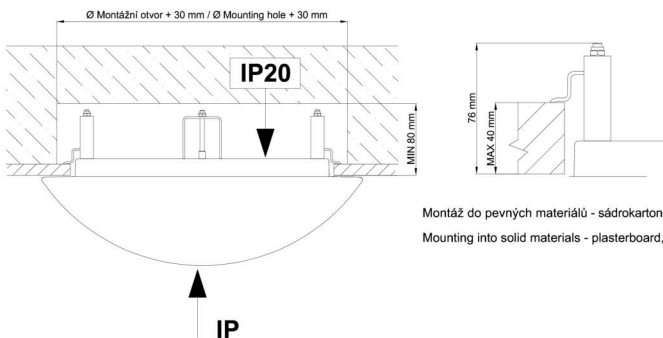

Technical

Types of luminaires	Emergency combined
Mounting type	semi-recessed
Base material	steel
Shade material	three-layer glass TRIPLEX OPAL
Base color	white Ral9003
Shade color	white
Holding the shade	bayonet
Mounting location	ceiling/wall
Width	360 mm
Length	360 mm
Height	67 mm
Diameter	Ø 360 mm
mounting holes (diameter)	none
Installation wire (diameter)	2xØ16mm
Energy Class	D
Impact strength	IK01
Operating temperature	from 0°C to +30°C

TECHNICAL SHEET

Blue light hazard	Risk group 0
-------------------	--------------

Eulum data for calculation programs are available at www.osmont.cz.

Logistic

EAN	8591728096274
Weight NTTO	3.8 Kg
Weight BTTO	4.1 Kg
Number of cartons	1 pcs
Package volume	0.025 m ³
Package 1 width	0.37 m
Package 1 length	0.37 m
Package 1 height	0.18 m
Warranty*	60 months

*The warranty for the batteries is valid for 12 months from the date of purchase.

Installation dimensions:

Svítlidlo nesmí být z horní strany zakryto izolací.
Luminaire must not be covered with insulating matting.

Rozměry dutiny pro vestavné svítidlo [mm]:
Dimensions of cavity for recessed luminaire [mm]:

Montáž do pevných materiálů - sádkarton, dřevo.
Mounting into solid materials - plasterboard, wood.

Additional assortment: