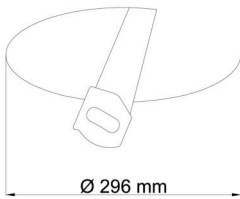

Installation dimensions: