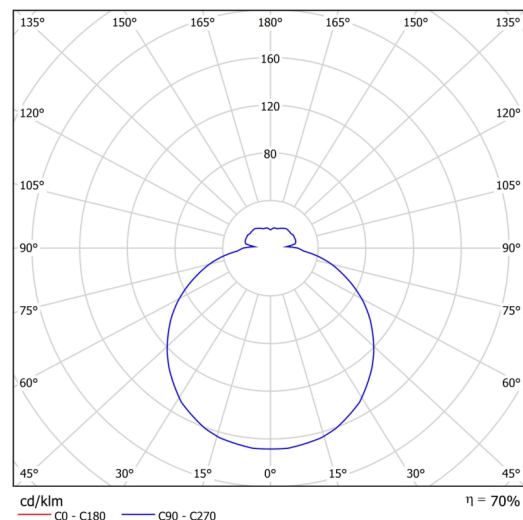

ELSA V3

Product code: ELS68129

Type: LED-1L15E500BTV14/027/NK1W 3K#

Short description of the luminaire: White semi-recessed LED light with emergency unit combined with TRIPLEX OPAL glass shade.

Technical

Types of luminaires	Emergency combined
Mounting type	semi-recessed
Base material	steel
Shade material	three-layer glass TRIPLEX OPAL
Base color	white Ral9003
Shade color	white
Holding the shade	bayonet
Mounting location	ceiling/wall
Width	360 mm
Length	360 mm
Height	67 mm
Diameter	Ø 360 mm
mounting holes (diameter)	none
Installation wire (diameter)	2xØ16mm
Energy Class	D
Impact strength	IK01
Operating temperature	from 0°C to +30°C

Electric

Power consumption	19 W
Ingress Protection	IP44
Socket	LED modul
Battery type	NiCd
Emergency time	3 hours
terminal block	snap terminal block
Automatic circuit breaker type B10A	26 pcs
Automatic circuit breaker type B16A	40 pcs
Automatic circuit breaker type C10A	30 pcs
Automatic circuit breaker type C16A	48 pcs

Luminous

Lum. flux of luminaire	2100 lm
Lum. flux of light source	3000 lm
Lum. flux of light source in emergency mode	150 lm
Luminaire efficacy	110 lm/W
Temperature	3000 K
Rated life time LED L80/B10	100000 hours
CRI	Ra80
MacAdam	3