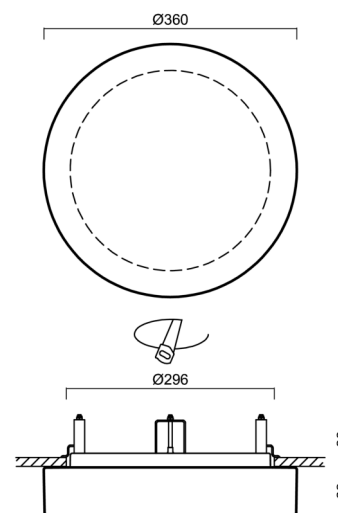

Technical

Types of luminaires	Corridor
Mounting type	semi-recessed
Base material	steel
Shade material	three-layer glass TRIPLEX OPAL
Base color	white Ral9003
Shade color	white
Holding the shade	bayonet
Mounting location	ceiling/wall
Width	360 mm
Length	360 mm
Height	67 mm
Diameter	ø 360 mm
mounting holes (diameter)	none
Installation wire (diameter)	2xø16mm
Energy Class	D
Impact strength	IK01
Operating temperature	from -20°C to +30°C

Eulum data for calculation programs are available at www.osmont.cz.

Logistic

EAN	8591728096267
Weight NTTO	3.8 Kg
Weight BTTO	4.1 Kg
Number of cartons	1 pcs
Package volume	0.025 m ³
Package 1 width	0.37 m
Package 1 length	0.37 m
Package 1 height	0.18 m
Warranty*	60 months

Rozměry dutiny pro vestavné svítidlo [mm]:
Dimensions of cavity for recessed luminaire [mm]:

Additional assortment:

Lampshade

Product code	Name	Color	Description	Picture	Drawing
20082	027	white		