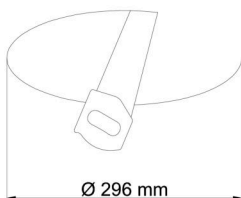

Logistic

EAN	8591728096267
Weight NTTO	3.8 Kg
Weight BTTO	4.1 Kg
Number of cartons	1 pcs
Package volume	0.025 m³
Package 1 width	0.37 m
Package 1 length	0.37 m
Package 1 height	0.18 m
Warranty*	60 months

*The warranty for the batteries is valid for 12 months from the date of purchase.

Installation dimensions: