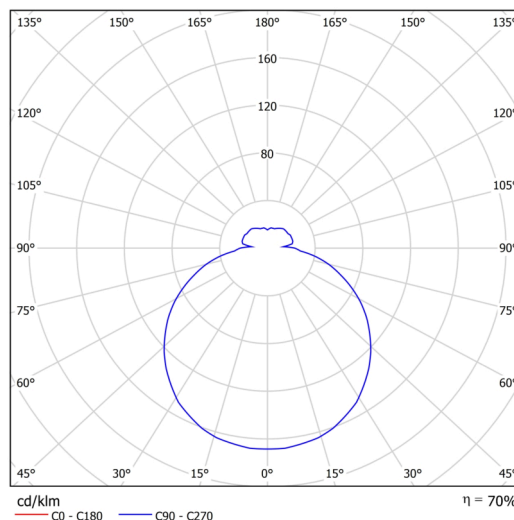

ELSA V3

Product code: ELS68128

Type: LED-1L15E500BTV14/027 HF CORR 3K#

Short description of the luminaire: White semi-recessed LED light with CORRIDOR function with TRIPLEX OPAL glass shade.

Technical

Types of luminaires	Corridor
Mounting type	semi-recessed
Base material	steel
Shade material	three-layer glass TRIPLEX OPAL
Base color	white Ral9003
Shade color	white
Holding the shade	bayonet
Mounting location	ceiling/wall
Width	360 mm
Length	360 mm
Height	67 mm
Diameter	ø 360 mm
mounting holes (diameter)	none
Installation wire (diameter)	2xø16mm
Energy Class	D
Impact strength	IK01
Operating temperature	from -20°C to +30°C

Electric

Power consumption	19 W
Ingress Protection	IP44
Socket	LED modul
Sensor	HF
terminal block	snap terminal block
Automatic circuit breaker type B10A	18 pcs
Automatic circuit breaker type B16A	32 pcs
Automatic circuit breaker type C10A	30 pcs
Automatic circuit breaker type C16A	53 pcs

Luminous

Lum. flux of luminaire	2100 lm
Lum. flux of light source	3000 lm
Luminaire efficacy	110 lm/W
Temperature	3000 K
Rated life time LED L80/B10	100000 hours
CRI	Ra80
MacAdam	3
Blue light hazard	Risk group 0

Eulum data for calculation programs are available at www.osmont.cz.