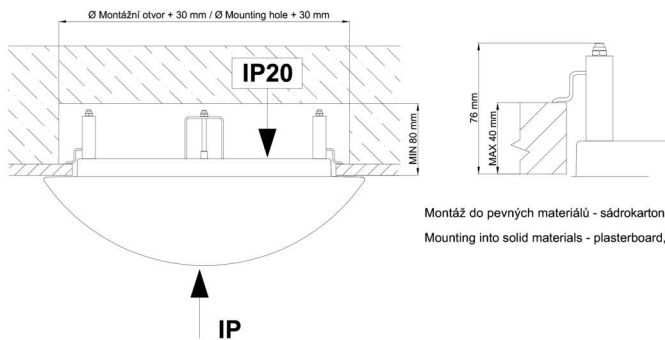

Technical

Types of luminaires	Corridor
Mounting type	semi-recessed
Base material	steel
Shade material	three-layer glass TRIPLEX OPAL
Base color	white Ral9003
Shade color	white
Holding the shade	bayonet
Mounting location	ceiling/wall
Width	360 mm
Length	360 mm
Height	67 mm
Diameter	ø 360 mm
mounting holes (diameter)	none
Installation wire (diameter)	2xø16mm
Energy Class	D
Impact strength	IK01
Operating temperature	from -20°C to +30°C

*The warranty for the batteries is valid for 12 months from the date of purchase.

Installation dimensions:

Svítlidlo nesmí být z horní strany zakryto izolací.
Luminaire must not be covered with insulating matting.

Rozměry dutiny pro vestavné svítidlo [mm]:
Dimensions of cavity for recessed luminaire [mm]:

Additional assortment:

Lampshade

Product code	Name	Color	Description	Picture	Drawing
20082	027	white		