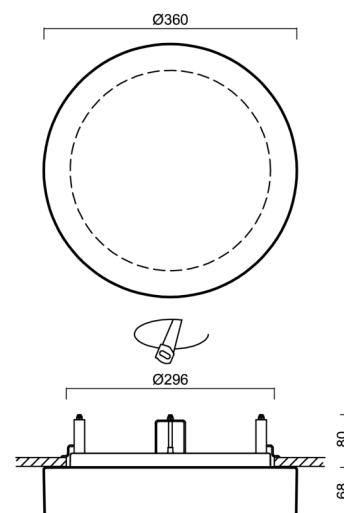

ELSA V3

Product code: ELS68127

Type: LED-1L15E500BTV14/027 DALI 3K#

Short description of the luminaire: White semi-recessed LED light DALI with TRIPLEX OPAL glass shade.

Technical

Types of luminaires	Dimmable
Mounting type	semi-recessed
Base material	steel
Shade material	three-layer glass TRIPLEX OPAL
Base color	white Ral9003
Shade color	white
Holding the shade	bayonet
Mounting location	ceiling/wall
Width	360 mm
Length	360 mm
Height	67 mm
Diameter	ø 360 mm
mounting holes (diameter)	none
Installation wire (diameter)	2xø16mm
Energy Class	D
Impact strength	IK01
Operating temperature	from -20°C to +30°C

Electric

Power consumption	19 W
Ingress Protection	IP44
Socket	LED modul
terminal block	snap terminal block
Automatic circuit breaker type B10A	31 pcs
Automatic circuit breaker type B16A	50 pcs
Automatic circuit breaker type C10A	52 pcs
Automatic circuit breaker type C16A	85 pcs

Luminous

Lum. flux of luminaire	2100 lm
Lum. flux of light source	3000 lm
Luminaire efficacy	110 lm/W
Temperature	3000 K
Rated life time LED L80/B10	100000 hours
CRI	Ra80
MacAdam	3
Blue light hazard	Risk group 0

Eulum data for calculation programs are available at www.osmont.cz.