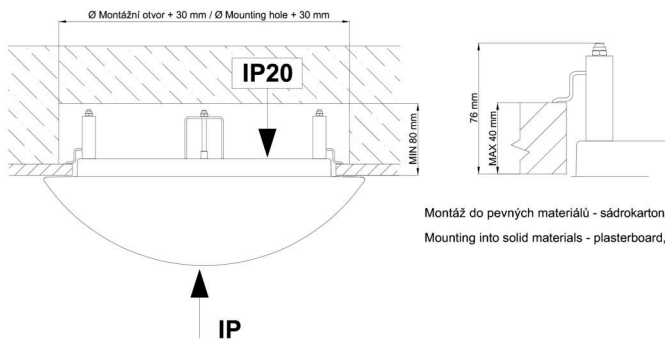

\*The warranty for the batteries is valid for 12 months from the date of purchase.

Installation dimensions:

Svítlidlo nesmí být z horní strany zakryto izolací.  
Luminaire must not be covered with insulating matting.

Rozměry dutiny pro vestavné svítidlo [mm]:  
Dimensions of cavity for recessed luminaire [mm]: