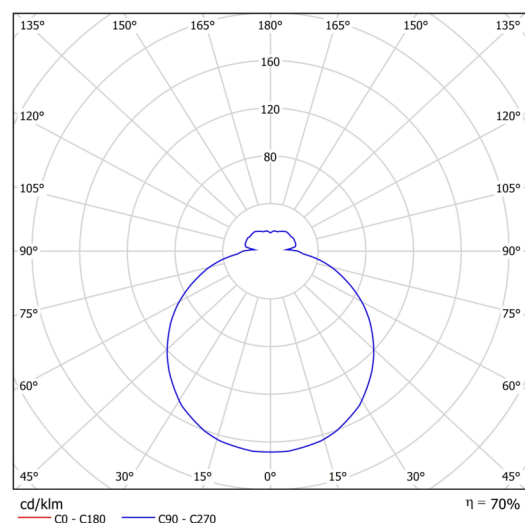

ELSA V3

Product code: ELS68127

Type: LED-1L15E500BTV14/027 DALI 3K#

Short description of the luminaire: White semi-recessed LED light DALI with TRIPLEX OPAL glass shade.

Technical

Types of luminaires	Dimmable
Mounting type	semi-recessed
Base material	steel
Shade material	three-layer glass TRIPLEX OPAL
Base color	white Ral9003
Shade color	white
Holding the shade	bayonet
Mounting location	ceiling/wall
Width	360 mm
Length	360 mm
Height	67 mm
Diameter	ø 360 mm
mounting holes (diameter)	none
Installation wire (diameter)	2xø16mm
Energy Class	D
Impact strength	IK01
Operating temperature	from -20°C to +30°C

Electric

Power consumption	19 W
Ingress Protection	IP44
Socket	LED modul
terminal block	snap terminal block
Automatic circuit breaker type B10A	31 pcs
Automatic circuit breaker type B16A	50 pcs
Automatic circuit breaker type C10A	52 pcs
Automatic circuit breaker type C16A	85 pcs

Luminous

Lum. flux of luminaire	2100 lm
Lum. flux of light source	3000 lm
Luminaire efficacy	110 lm/W
Temperature	3000 K
Rated life time LED L80/B10	100000 hours
CRI	Ra80
MacAdam	3
Blue light hazard	Risk group 0

Eulum data for calculation programs are available at www.osmont.cz.