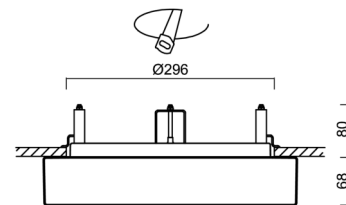

Technical

Types of luminaires	Sensor
Mounting type	semi-recessed
Base material	steel
Shade material	three-layer glass TRIPLEX OPAL
Base color	white Ral9003
Shade color	white
Holding the shade	bayonet
Mounting location	ceiling/wall
Width	360 mm
Length	360 mm
Height	67 mm
Diameter	ø 360 mm
mounting holes (diameter)	none
Installation wire (diameter)	2xø16mm
Energy Class	D
Impact strength	IK01

Eulum data for calculation programs are available at www.osmont.cz.

Logistic

EAN	8591728096243
Weight NTTO	3.8 Kg
Weight BTTO	4.1 Kg
Number of cartons	1 pcs
Package volume	0.025 m ³
Package 1 width	0.37 m
Package 1 length	0.37 m
Package 1 height	0.18 m
Warranty*	60 months