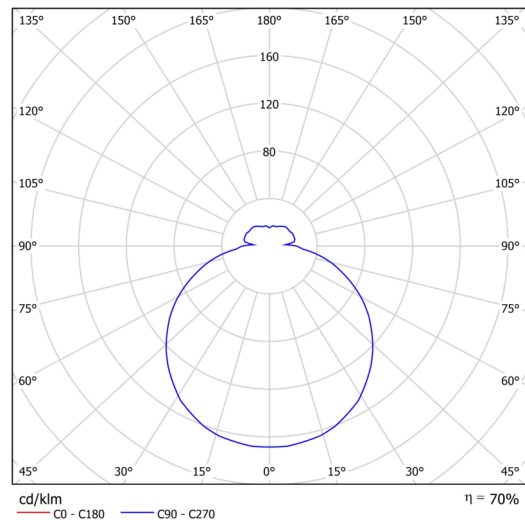

ELSA V3

Product code: ELS68126

Type: LED-1L15E500BTV14/027 HF 3K#

Short description of the luminaire: White semi-recessed LED light with sensor with TRIPLEX OPAL glass shade.

Technical

Types of luminaires	Sensor
Mounting type	semi-recessed
Base material	steel
Shade material	three-layer glass TRIPLEX OPAL
Base color	white Ral9003
Shade color	white
Holding the shade	bayonet
Mounting location	ceiling/wall
Width	360 mm
Length	360 mm
Height	67 mm
Diameter	ø 360 mm
mounting holes (diameter)	none
Installation wire (diameter)	2xø16mm
Energy Class	D
Impact strength	IK01

Electric

Power consumption	19 W
Ingress Protection	IP44
Socket	LED modul
Sensor	HF
terminal block	snap terminal block
Automatic circuit breaker type B10A	37 pcs
Automatic circuit breaker type B16A	59 pcs
Automatic circuit breaker type C10A	37 pcs
Automatic circuit breaker type C16A	59 pcs

Luminous

Lum. flux of luminaire	2100 lm
Lum. flux of light source	3000 lm
Luminaire efficacy	110 lm/W
Temperature	3000 K
Rated life time LED L80/B10	100000 hours
CRI	Ra80
MacAdam	3
Blue light hazard	Risk group 0

Eulum data for calculation programs are available at www.osmont.cz.