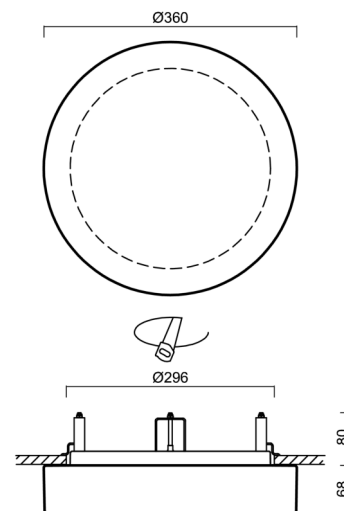

ELSA V3

Product code: ELS68124

Type: LED-1L15E350BTV14/027/NK1W HF 3K#

Short description of the luminaire: White semi-recessed LED light with emergency unit combined with sensor with TRIPLEX OPAL glass shade.

Technical

Types of luminaires	Emergency combined + sensor
Mounting type	semi-recessed
Base material	steel
Shade material	three-layer glass TRIPLEX OPAL
Base color	white Ral9003
Shade color	white
Holding the shade	bayonet
Mounting location	ceiling/wall
Width	360 mm
Length	360 mm
Height	67 mm
Diameter	ø 360 mm
mounting holes (diameter)	none
Installation wire (diameter)	2xØ16mm
Energy Class	D
Impact strength	IK01
Operating temperature	from -20°C to +30°C

Electric

Power consumption	13 W
Ingress Protection	IP44
Socket	LED modul
Sensor	HF
Battery type	NiCd
Emergency time	3 hours
terminal block	snap terminal block
Automatic circuit breaker type B10A	37 pcs
Automatic circuit breaker type B16A	58 pcs
Automatic circuit breaker type C10A	32 pcs
Automatic circuit breaker type C16A	50 pcs

Luminous

Lum. flux of luminaire	1490 lm
Lum. flux of light source	2130 lm
Lum. flux of light source in emergency mode	150 lm
Luminaire efficacy	114 lm/W
Temperature	3000 K
Rated life time LED L80/B10	100000 hours
CRI	Ra80