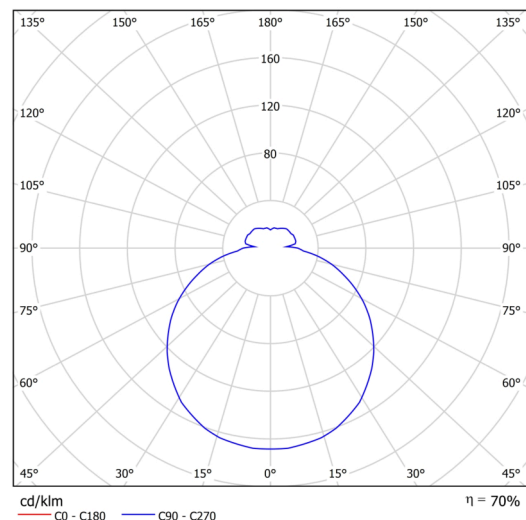

ELSA V3

Product code: ELS68124

Type: LED-1L15E350BTV14/027/NK1W HF 3K#

Short description of the luminaire: White semi-recessed LED light with emergency unit combined with sensor with TRIPLEX OPAL glass shade.

Technical

Types of luminaires	Emergency combined + sensor
Mounting type	semi-recessed
Base material	steel
Shade material	three-layer glass TRIPLEX OPAL
Base color	white Ral9003
Shade color	white
Holding the shade	bayonet
Mounting location	ceiling/wall
Width	360 mm
Length	360 mm
Height	67 mm
Diameter	ø 360 mm
mounting holes (diameter)	none
Installation wire (diameter)	2xØ16mm
Energy Class	D
Impact strength	IK01
Operating temperature	from -20°C to +30°C

Electric

Power consumption	13 W
Ingress Protection	IP44
Socket	LED modul
Sensor	HF
Battery type	NiCd
Emergency time	3 hours
terminal block	snap terminal block
Automatic circuit breaker type B10A	37 pcs
Automatic circuit breaker type B16A	58 pcs
Automatic circuit breaker type C10A	32 pcs
Automatic circuit breaker type C16A	50 pcs

Luminous

Lum. flux of luminaire	1490 lm
Lum. flux of light source	2130 lm
Lum. flux of light source in emergency mode	150 lm
Luminaire efficacy	114 lm/W
Temperature	3000 K
Rated life time LED L80/B10	100000 hours
CRI	Ra80