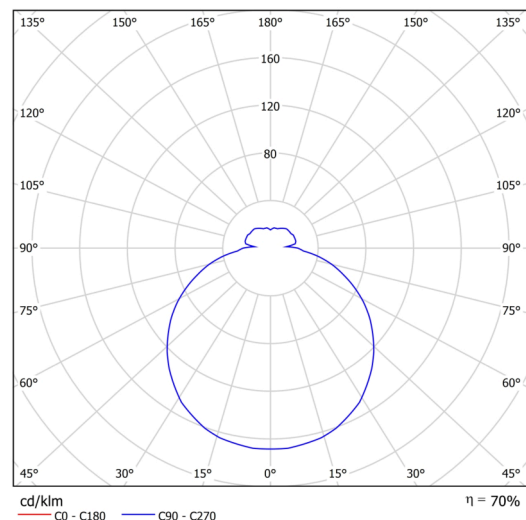

ELSA V3

Product code: ELS68123

Type: LED-1L15E350BTV14/027/NK1W 3K#

Short description of the luminaire: White semi-recessed LED light with emergency unit combined with TRIPLEX OPAL glass shade.

Technical

Types of luminaires	Emergency combined
Mounting type	semi-recessed
Base material	steel
Shade material	three-layer glass TRIPLEX OPAL
Base color	white Ral9003
Shade color	white
Holding the shade	bayonet
Mounting location	ceiling/wall
Width	360 mm
Length	360 mm
Height	67 mm
Diameter	Ø 360 mm
mounting holes (diameter)	none
Installation wire (diameter)	2xØ16mm
Energy Class	D
Impact strength	IK01
Operating temperature	from 0°C to +30°C

Electric

Power consumption	13 W
Ingress Protection	IP44
Socket	LED modul
Battery type	NiCd
Emergency time	3 hours
terminal block	snap terminal block
Automatic circuit breaker type B10A	37 pcs
Automatic circuit breaker type B16A	58 pcs
Automatic circuit breaker type C10A	32 pcs
Automatic circuit breaker type C16A	50 pcs

Luminous

Lum. flux of luminaire	1490 lm
Lum. flux of light source	2130 lm
Lum. flux of light source in emergency mode	150 lm
Luminaire efficacy	114 lm/W
Temperature	3000 K
Rated life time LED L80/B10	100000 hours
CRI	Ra80
MacAdam	3