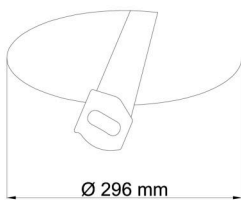

## Technical

Types of luminaires	Emergency combined
Mounting type	semi-recessed
Base material	steel
Shade material	three-layer glass TRIPLEX OPAL
Base color	white Ral9003
Shade color	white
Holding the shade	bayonet
Mounting location	ceiling/wall
Width	360 mm
Length	360 mm
Height	67 mm
Diameter	Ø 360 mm
mounting holes (diameter)	none
Installation wire (diameter)	2xØ16mm
Energy Class	D
Impact strength	IK01
Operating temperature	from 0°C to +30°C

## Logistic

EAN	8591728096212
Weight NTTO	3.8 Kg
Weight BTTO	4.1 Kg
Number of cartons	1 pcs
Package volume	0.025 m <sup>3</sup>
Package 1 width	0.37 m
Package 1 length	0.37 m
Package 1 height	0.18 m
Warranty*	60 months

## Installation dimensions:

Svítlidlo nesmí být z horní strany zakryto izolací.  
Luminaire must not be covered with insulating matting.

Rozměry dutiny pro vestavné svítidlo [mm]:  
Dimensions of cavity for recessed luminaire [mm]: