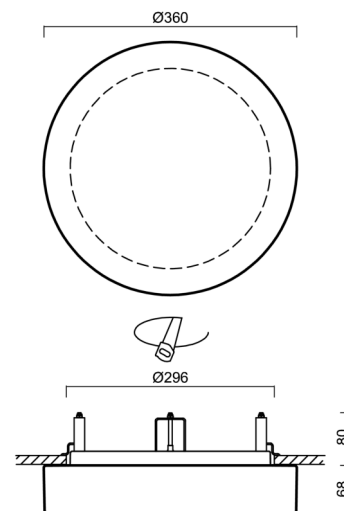

ELSA V3

Product code: ELS68123

Type: LED-1L15E350BTV14/027/NK1W 3K#

Short description of the luminaire: White semi-recessed LED light with emergency unit combined with TRIPLEX OPAL glass shade.

Technical

Types of luminaires	Emergency combined
Mounting type	semi-recessed
Base material	steel
Shade material	three-layer glass TRIPLEX OPAL
Base color	white Ral9003
Shade color	white
Holding the shade	bayonet
Mounting location	ceiling/wall
Width	360 mm
Length	360 mm
Height	67 mm
Diameter	Ø 360 mm
mounting holes (diameter)	none
Installation wire (diameter)	2xØ16mm
Energy Class	D
Impact strength	IK01
Operating temperature	from 0°C to +30°C

Electric

Power consumption	13 W
Ingress Protection	IP44
Socket	LED modul
Battery type	NiCd
Emergency time	3 hours
terminal block	snap terminal block
Automatic circuit breaker type B10A	37 pcs
Automatic circuit breaker type B16A	58 pcs
Automatic circuit breaker type C10A	32 pcs
Automatic circuit breaker type C16A	50 pcs

Luminous

Lum. flux of luminaire	1490 lm
Lum. flux of light source	2130 lm
Lum. flux of light source in emergency mode	150 lm
Luminaire efficacy	114 lm/W
Temperature	3000 K
Rated life time LED L80/B10	100000 hours
CRI	Ra80
MacAdam	3