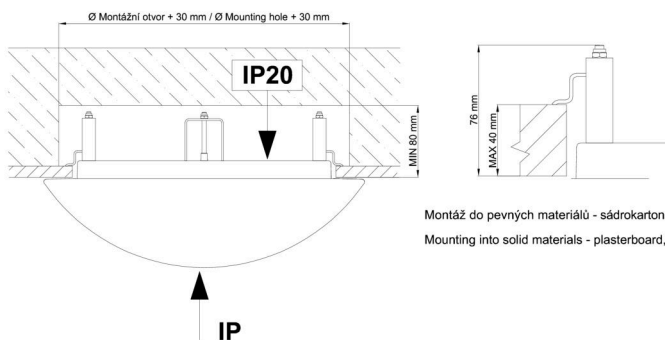

## Technical

Types of luminaires	Emergency combined
Mounting type	semi-recessed
Base material	steel
Shade material	three-layer glass TRIPLEX OPAL
Base color	white Ral9003
Shade color	white
Holding the shade	bayonet
Mounting location	ceiling/wall
Width	360 mm
Length	360 mm
Height	67 mm
Diameter	Ø 360 mm
mounting holes (diameter)	none
Installation wire (diameter)	2xØ16mm
Energy Class	D
Impact strength	IK01
Operating temperature	from 0°C to +30°C

## Installation dimensions:

Svítlidlo nesmí být z horní strany zakryto izolací.  
Luminaire must not be covered with insulating matting.

Rozměry dutiny pro vestavné svítidlo [mm]:  
Dimensions of cavity for recessed luminaire [mm]: