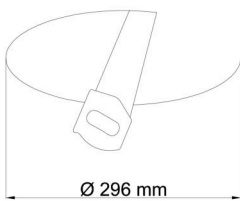

Logistic

EAN	8591728096205
Weight NTTO	3.8 Kg
Weight BTTO	4.1 Kg
Number of cartons	1 pcs
Package volume	0.025 m³
Package 1 width	0.37 m
Package 1 length	0.37 m
Package 1 height	0.18 m
Warranty*	60 months

*The warranty for the batteries is valid for 12 months from the date of purchase.

Installation dimensions: