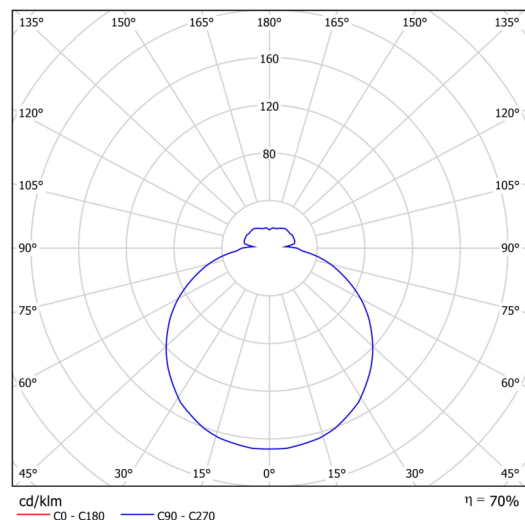

ELSA V3

Product code: ELS68122

Type: LED-1L15E350BTV14/027 HF CORR 3K#

Short description of the luminaire: White semi-recessed LED light with CORRIDOR function with TRIPLEX OPAL glass shade.

Technical

Types of luminaires	Corridor
Mounting type	semi-recessed
Base material	steel
Shade material	three-layer glass TRIPLEX OPAL
Base color	white Ral9003
Shade color	white
Holding the shade	bayonet
Mounting location	ceiling/wall
Width	360 mm
Length	360 mm
Height	67 mm
Diameter	ø 360 mm
mounting holes (diameter)	none
Installation wire (diameter)	2xø16mm
Energy Class	D
Impact strength	IK01

Electric

Power consumption	13 W
Ingress Protection	IP44
Socket	LED modul
Sensor	HF
terminal block	snap terminal block
Automatic circuit breaker type B10A	21 pcs
Automatic circuit breaker type B16A	35 pcs
Automatic circuit breaker type C10A	35 pcs
Automatic circuit breaker type C16A	58 pcs

Luminous

Lum. flux of luminaire	1490 lm
Lum. flux of light source	2130 lm
Luminaire efficacy	114 lm/W
Temperature	3000 K
Rated life time LED L80/B10	100000 hours
CRI	Ra80
MacAdam	3
Blue light hazard	Risk group 0

Eulum data for calculation programs are available at www.osmont.cz.