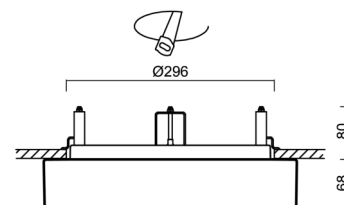

Technical

Types of luminaires	Corridor
Mounting type	semi-recessed
Base material	steel
Shade material	three-layer glass TRIPLEX OPAL
Base color	white Ral9003
Shade color	white
Holding the shade	bayonet
Mounting location	ceiling/wall
Width	360 mm
Length	360 mm
Height	67 mm
Diameter	ø 360 mm
mounting holes (diameter)	none
Installation wire (diameter)	2xø16mm
Energy Class	D
Impact strength	IK01

Eulum data for calculation programs are available at www.osmont.cz.

Logistic

EAN	8591728096205
Weight NTTO	3.8 Kg
Weight BTTO	4.1 Kg
Number of cartons	1 pcs
Package volume	0.025 m ³
Package 1 width	0.37 m
Package 1 length	0.37 m
Package 1 height	0.18 m
Warranty*	60 months