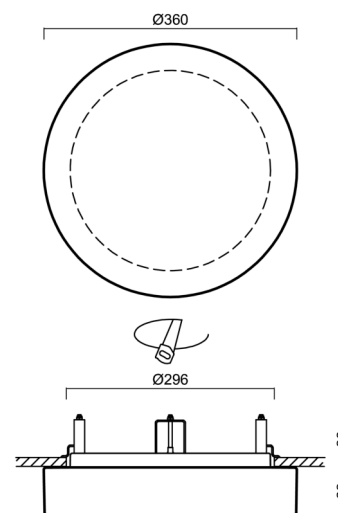

Technical

Types of luminaires	Dimmable
Mounting type	semi-recessed
Base material	steel
Shade material	three-layer glass TRIPLEX OPAL
Base color	white Ral9003
Shade color	white
Holding the shade	bayonet
Mounting location	ceiling/wall
Width	360 mm
Length	360 mm
Height	67 mm
Diameter	ø 360 mm
mounting holes (diameter)	none
Installation wire (diameter)	2xØ16mm
Energy Class	D
Impact strength	IK01

Eulum data for calculation programs are available at www.osmont.cz.

Logistic

EAN	8591728096199
Weight NTTO	3.8 Kg
Weight BTTO	4.1 Kg
Number of cartons	1 pcs
Package volume	0.025 m ³
Package 1 width	0.37 m
Package 1 length	0.37 m
Package 1 height	0.18 m
Warranty*	60 months

Rozměry dutiny pro vestavné svítidlo [mm]:
Dimensions of cavity for recessed luminaire [mm]:

Montáž do pevných materiálů - sádkartón, dřevo.
Mounting into solid materials - plasterboard, wood.

Additional assortment: