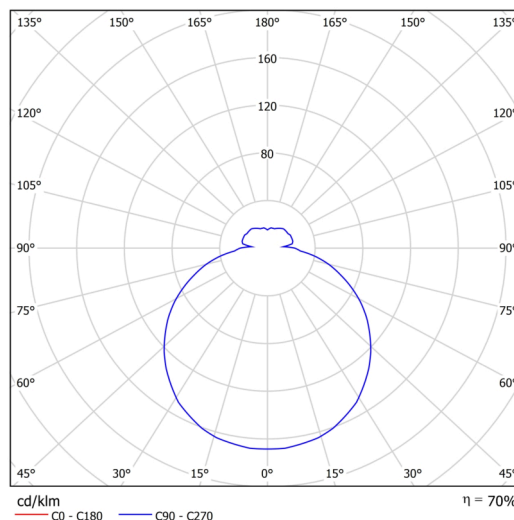

ELSA V3

Product code: ELS68121

Type: LED-1L15E350BTV14/027 DALI 3K#

Short description of the luminaire: White semi-recessed LED light DALI with TRIPLEX OPAL glass shade.

Technical

Types of luminaires	Dimmable
Mounting type	semi-recessed
Base material	steel
Shade material	three-layer glass TRIPLEX OPAL
Base color	white Ral9003
Shade color	white
Holding the shade	bayonet
Mounting location	ceiling/wall
Width	360 mm
Length	360 mm
Height	67 mm
Diameter	ø 360 mm
mounting holes (diameter)	none
Installation wire (diameter)	2xØ16mm
Energy Class	D
Impact strength	IK01

Electric

Power consumption	13 W
Ingress Protection	IP44
Socket	LED modul
terminal block	snap terminal block
Automatic circuit breaker type B10A	31 pcs
Automatic circuit breaker type B16A	50 pcs
Automatic circuit breaker type C10A	52 pcs
Automatic circuit breaker type C16A	85 pcs

Luminous

Lum. flux of luminaire	1490 lm
Lum. flux of light source	2130 lm
Luminaire efficacy	114 lm/W
Temperature	3000 K
Rated life time LED L80/B10	100000 hours
CRI	Ra80
MacAdam	3
Blue light hazard	Risk group 0

Eulum data for calculation programs are available at www.osmont.cz.