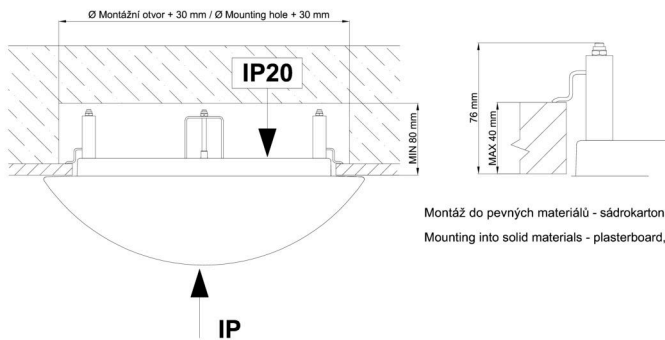

Eulum data for calculation programs are available at [www.osmont.cz](http://www.osmont.cz).

Logistic

EAN	8591728095710
Weight NTTO	2.5 Kg
Weight BTTO	2.8 Kg
Number of cartons	1 pcs
Package volume	0.017 m <sup>3</sup>
Package 1 width	0.31 m
Package 1 length	0.31 m
Package 1 height	0.18 m
Warranty*	60 months

\*The warranty for the batteries is valid for 12 months from the date of purchase.

Installation dimensions:

Svítlidlo nesmí být z horní strany zakryto izolací.  
Luminaire must not be covered with insulating matting.

Rozměry dutiny pro vestavné svítidlo [mm]:  
Dimensions of cavity for recessed luminaire [mm]: