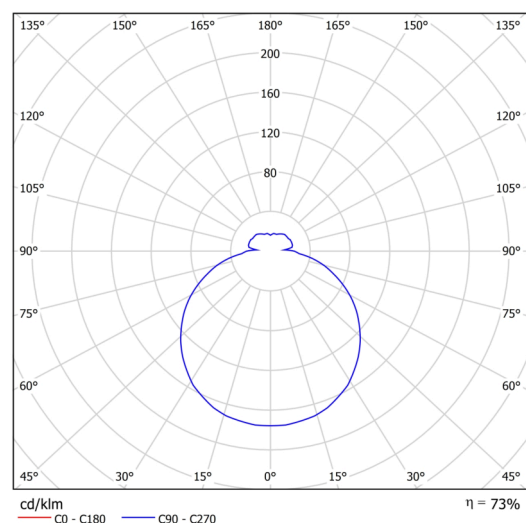

Luminous

Lum. flux of luminaire	1520 lm
Lum. flux of light source	2080 lm
Luminaire efficacy	116 lm/W
Temperature	4000 K
Rated life time LED L80/B10	100000 hours
CRI	Ra80
MacAdam	3
Blue light hazard	Risk group 0