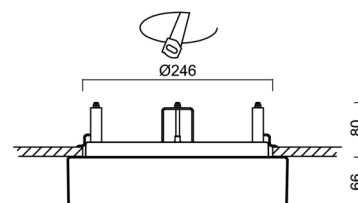

## Technical

Types of luminaires	Corridor
Mounting type	semi-recessed
Base material	steel
Shade material	three-layer glass TRIPLEX OPAL
Base color	white Ral9003
Shade color	white
Holding the shade	bayonet
Mounting location	ceiling/wall
Width	300 mm
Length	300 mm
Height	65 mm
Diameter	ø 300 mm
mounting holes (diameter)	none
Installation wire (diameter)	2xØ16mm
Energy Class	D
Impact strength	IK01
Operating temperature	from -20°C to +30°C