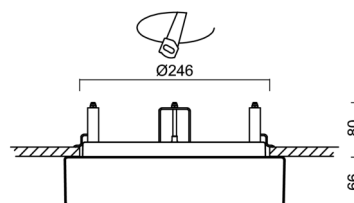

Technical

Types of luminaires	Dimmable
Mounting type	semi-recessed
Base material	steel
Shade material	three-layer glass TRIPLEX OPAL
Base color	white Ral9003
Shade color	white
Holding the shade	bayonet
Mounting location	ceiling/wall
Width	300 mm
Length	300 mm
Height	65 mm
Diameter	ø 300 mm
mounting holes (diameter)	none
Installation wire (diameter)	2xØ16mm
Energy Class	D
Impact strength	IK01
Operating temperature	from -20°C to +30°C