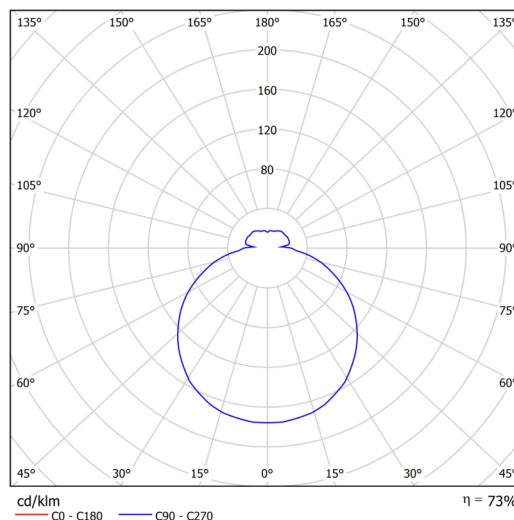

Luminous

Lum. flux of luminaire	1520 lm
Lum. flux of light source	2080 lm
Luminaire efficacy	116 lm/W
Temperature	4000 K
Rated life time LED L80/B10	100000 hours
CRI	Ra80
MacAdam	3
Blue light hazard	Risk group 0