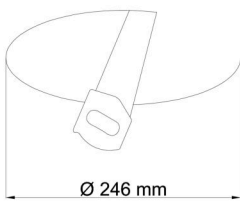

Logistic

EAN	8591728095680
Weight NTTO	2.3 Kg
Weight BTTO	2.6 Kg
Number of cartons	1 pcs
Package volume	0.017 m³
Package 1 width	0.31 m
Package 1 length	0.31 m
Package 1 height	0.18 m
Warranty*	60 months

*The warranty for the batteries is valid for 12 months from the date of purchase.

Installation dimensions: