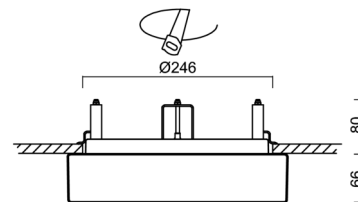

Technical

Types of luminaires	Classic on/off
Mounting type	semi-recessed
Base material	steel
Shade material	three-layer glass TRIPLEX OPAL
Base color	white Ral9003
Shade color	white
Holding the shade	bayonet
Mounting location	ceiling/wall
Width	300 mm
Length	300 mm
Height	65 mm
Diameter	ø 300 mm
mounting holes (diameter)	none
Installation wire (diameter)	2xØ16mm
Energy Class	D
Impact strength	IK01
Operating temperature	from -20°C to +30°C