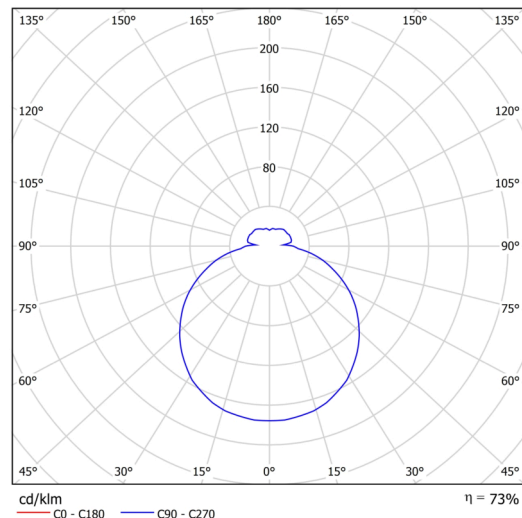

Luminous

Lum. flux of luminaire	1520 lm
Lum. flux of light source	2080 lm
Luminaire efficacy	116 lm/W
Temperature	4000 K
Rated life time LED L80/B10	100000 hours
CRI	Ra80
MacAdam	3
Blue light hazard	Risk group 0