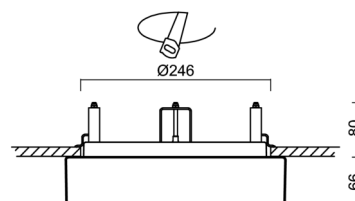

Technical

Types of luminaires	Classic on/off
Mounting type	semi-recessed
Base material	steel
Shade material	three-layer glass TRIPLEX OPAL
Base color	white Ral9003
Shade color	white
Holding the shade	bayonet
Mounting location	ceiling/wall
Width	300 mm
Length	300 mm
Height	65 mm
Diameter	Ø 300 mm
mounting holes (diameter)	none
Cable entrance	2xØ16mm
Energy Class	D
Impact strength	IK01
Operating temperature	from -20°C to +30°C

Electric

Power consumption	13 W
Ingress Protection	IP44
Socket	LED modul
terminal block	snap terminal block
Automatic circuit breaker type B10A	37 pcs
Automatic circuit breaker type B16A	59 pcs
Automatic circuit breaker type C10A	37 pcs
Automatic circuit breaker type C16A	59 pcs