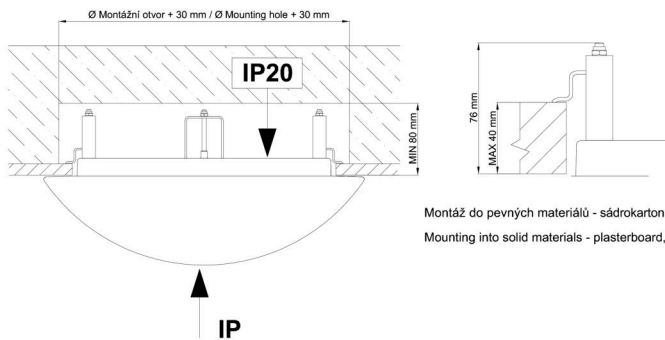

Technical

Types of luminaires	Classic on/off
Mounting type	semi-recessed
Base material	steel
Shade material	three-layer glass TRIPLEX OPAL
Base color	white Ral9003
Shade color	white
Holding the shade	bayonet
Mounting location	ceiling/wall
Width	300 mm
Length	300 mm
Height	65 mm
Diameter	ø 300 mm
mounting holes (diameter)	none
Installation wire (diameter)	2xØ16mm
Energy Class	D
Impact strength	IK01
Operating temperature	from -20°C to +30°C

*The warranty for the batteries is valid for 12 months from the date of purchase.

Installation dimensions:

Svítlidlo nesmí být z horní strany zakryto izolací.
Luminaire must not be covered with insulating matting.

Rozměry dutiny pro vestavné svítidlo [mm]:
Dimensions of cavity for recessed luminaire [mm]:

Additional assortment:

Lampshade

Product code	Name	Color	Description	Picture	Drawing
20081	025	white		