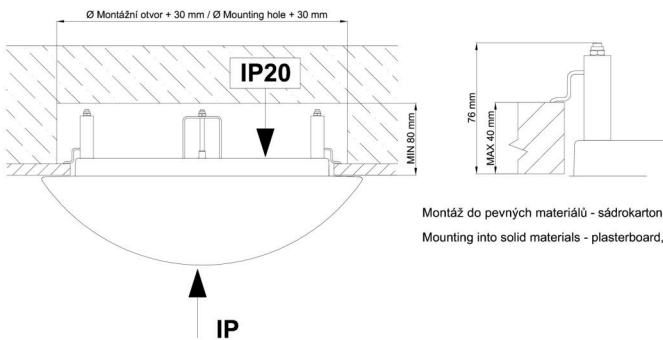

Technical

Types of luminaires	Classic on/off
Mounting type	semi-recessed
Base material	steel
Shade material	three-layer glass TRIPLEX OPAL
Base color	white Ral9003
Shade color	white
Holding the shade	bayonet
Mounting location	ceiling/wall
Width	300 mm
Length	300 mm
Height	65 mm
Diameter	Ø 300 mm
mounting holes (diameter)	none
Cable entrance	2xØ16mm
Energy Class	D
Impact strength	IK01
Operating temperature	from -20°C to +30°C

Rozměry dutiny pro vestavné svítidlo [mm]:
Dimensions of cavity for recessed luminaire [mm]:

Montáž do pevných materiálů - sádkartón, dřevo.
Mounting into solid materials - plasterboard, wood.

Additional assortment: