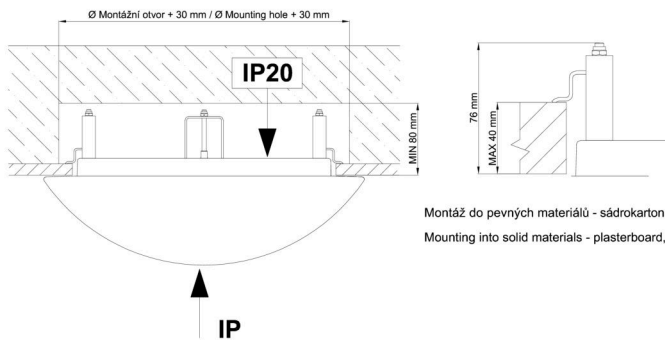

Eulum data for calculation programs are available at [www.osmont.cz](http://www.osmont.cz).

Logistic

EAN	8591728095673
Weight NTTO	2.5 Kg
Weight BTTO	2.8 Kg
Number of cartons	1 pcs
Package volume	0.017 m <sup>3</sup>
Package 1 width	0.31 m
Package 1 length	0.31 m
Package 1 height	0.18 m
Warranty*	60 months

\*The warranty for the batteries is valid for 12 months from the date of purchase.

Installation dimensions:

Svítlidlo nesmí být z horní strany zakryto izolací.  
Luminaire must not be covered with insulating matting.

Rozměry dutiny pro vestavné svítidlo [mm]:  
Dimensions of cavity for recessed luminaire [mm]:

Montáž do pevných materiálů - sádkartón, dřevo.  
Mounting into solid materials - plasterboard, wood.