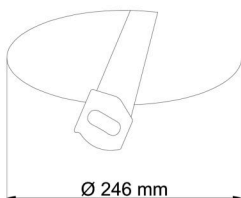

Logistic

EAN	8591728095673
Weight NTTO	2.5 Kg
Weight BTTO	2.8 Kg
Number of cartons	1 pcs
Package volume	0.017 m³
Package 1 width	0.31 m
Package 1 length	0.31 m
Package 1 height	0.18 m
Warranty*	60 months

*The warranty for the batteries is valid for 12 months from the date of purchase.

Installation dimensions: