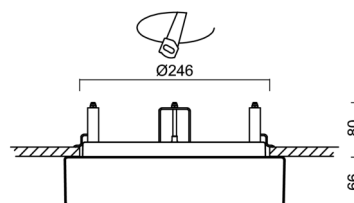

## Technical

Types of luminaires	Corridor
Mounting type	semi-recessed
Base material	steel
Shade material	three-layer glass TRIPLEX OPAL
Base color	white Ral9003
Shade color	white
Holding the shade	bayonet
Mounting location	ceiling/wall
Width	300 mm
Length	300 mm
Height	65 mm
Diameter	Ø 300 mm
mounting holes (diameter)	none
Installation wire (diameter)	2xØ16mm
Energy Class	D
Impact strength	IK01
Operating temperature	from -20°C to +30°C