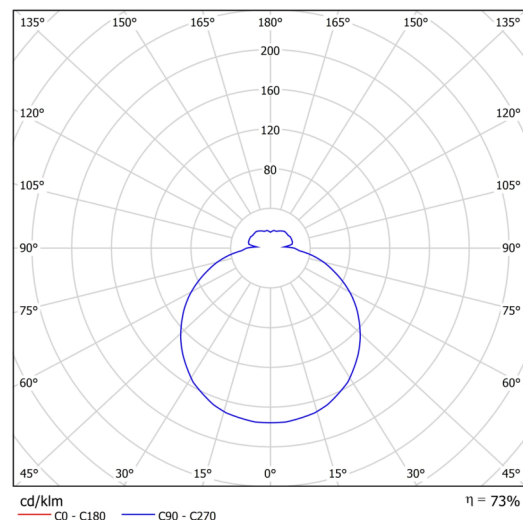

Luminous

Lum. flux of luminaire	1080 lm
Lum. flux of light source	1480 lm
Luminaire efficacy	120 lm/W
Temperature	4000 K
Rated life time LED L80/B10	100000 hours
CRI	Ra80
MacAdam	3
Blue light hazard	Risk group 0