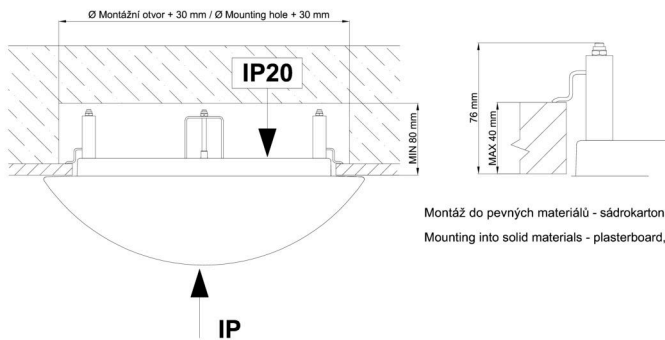

Technical

Types of luminaires	Dimmable
Mounting type	semi-recessed
Base material	steel
Shade material	three-layer glass TRIPLEX OPAL
Base color	white Ral9003
Shade color	white
Holding the shade	bayonet
Mounting location	ceiling/wall
Width	300 mm
Length	300 mm
Height	65 mm
Diameter	ø 300 mm
mounting holes (diameter)	none
Installation wire (diameter)	2xØ16mm
Energy Class	D
Impact strength	IK01
Operating temperature	from -20°C to +30°C

Rozměry dutiny pro vestavné svítidlo [mm]:
Dimensions of cavity for recessed luminaire [mm]:

Montáž do pevných materiálů - sádkarton, dřevo.
Mounting into solid materials - plasterboard, wood.

Additional assortment: