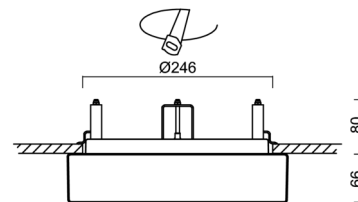

Technical

Types of luminaires	Dimmable
Mounting type	semi-recessed
Base material	steel
Shade material	three-layer glass TRIPLEX OPAL
Base color	white Ral9003
Shade color	white
Holding the shade	bayonet
Mounting location	ceiling/wall
Width	300 mm
Length	300 mm
Height	65 mm
Diameter	ø 300 mm
mounting holes (diameter)	none
Installation wire (diameter)	2xØ16mm
Energy Class	D
Impact strength	IK01
Operating temperature	from -20°C to +30°C