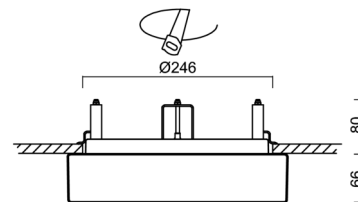

## Technical

Types of luminaires	Sensor
Mounting type	semi-recessed
Base material	steel
Shade material	three-layer glass TRIPLEX OPAL
Base color	white Ral9003
Shade color	white
Holding the shade	bayonet
Mounting location	ceiling/wall
Width	300 mm
Length	300 mm
Height	65 mm
Diameter	ø 300 mm
mounting holes (diameter)	none
Installation wire (diameter)	2xØ16mm
Energy Class	D
Impact strength	IK01
Operating temperature	from -20°C to +30°C