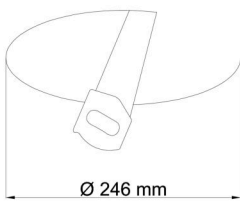

Logistic

EAN	8591728095659
Weight NTTO	2.5 Kg
Weight BTTO	2.8 Kg
Number of cartons	1 pcs
Package volume	0.017 m³
Package 1 width	0.31 m
Package 1 length	0.31 m
Package 1 height	0.18 m
Warranty*	60 months

*The warranty for the batteries is valid for 12 months from the date of purchase.

Installation dimensions: