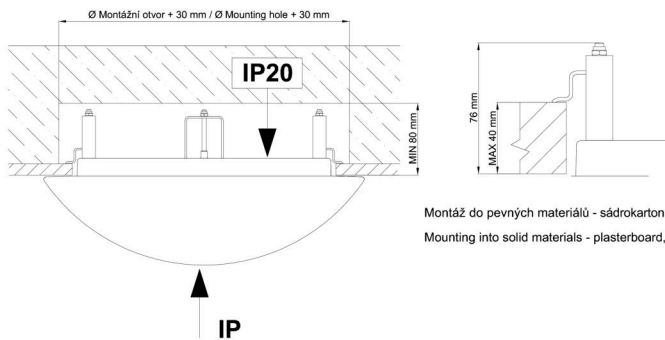

Eulum data for calculation programs are available at [www.osmont.cz](http://www.osmont.cz).

Logistic

EAN	8591728095659
Weight NTTO	2.5 Kg
Weight BTTO	2.8 Kg
Number of cartons	1 pcs
Package volume	0.017 m <sup>3</sup>
Package 1 width	0.31 m
Package 1 length	0.31 m
Package 1 height	0.18 m
Warranty*	60 months

\*The warranty for the batteries is valid for 12 months from the date of purchase.

Installation dimensions:

Svítlidlo nesmí být z horní strany zakryto izolací.  
Luminaire must not be covered with insulating matting.

Rozměry dutiny pro vestavné svítidlo [mm]:  
Dimensions of cavity for recessed luminaire [mm]:

Montáž do pevných materiálů - sádkarton, dřevo.  
Mounting into solid materials - plasterboard, wood.