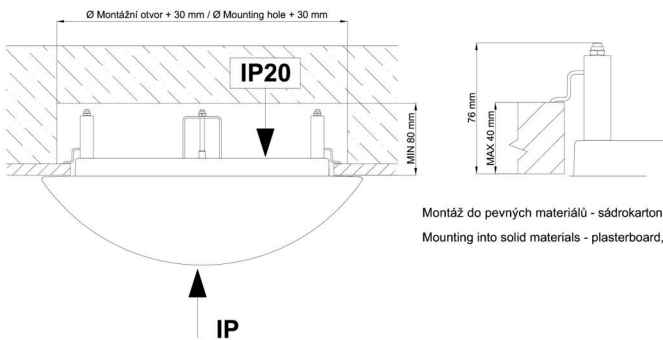

Technical

Types of luminaires	Corridor
Mounting type	semi-recessed
Base material	steel
Shade material	three-layer glass TRIPLEX OPAL
Base color	white Ral9003
Shade color	white
Holding the shade	bayonet
Mounting location	ceiling/wall
Width	300 mm
Length	300 mm
Height	65 mm
Diameter	Ø 300 mm
mounting holes (diameter)	none
Installation wire (diameter)	2xØ16mm
Energy Class	D
Impact strength	IK01
Operating temperature	from -20°C to +30°C

Rozměry dutiny pro vestavné svítidlo [mm]:
Dimensions of cavity for recessed luminaire [mm]:

Montáž do pevných materiálů - sádkarton, dřevo.
Mounting into solid materials - plasterboard, wood.

Additional assortment: