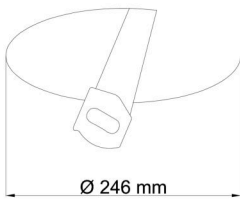

Logistic

EAN	8591728095475
Weight NTTO	2.5 Kg
Weight BTTO	2.8 Kg
Number of cartons	1 pcs
Package volume	0.017 m³
Package 1 width	0.31 m
Package 1 length	0.31 m
Package 1 height	0.18 m
Warranty*	60 months

*The warranty for the batteries is valid for 12 months from the date of purchase.

Installation dimensions: