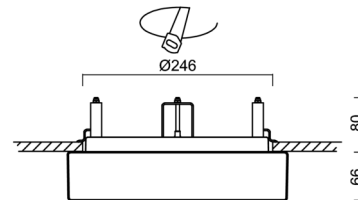

Technical

Types of luminaires	Corridor
Mounting type	semi-recessed
Base material	steel
Shade material	three-layer glass TRIPLEX OPAL
Base color	white Ral9003
Shade color	white
Holding the shade	bayonet
Mounting location	ceiling/wall
Width	300 mm
Length	300 mm
Height	65 mm
Diameter	Ø 300 mm
mounting holes (diameter)	none
Installation wire (diameter)	2xØ16mm
Energy Class	D
Impact strength	IK01
Operating temperature	from -20°C to +30°C