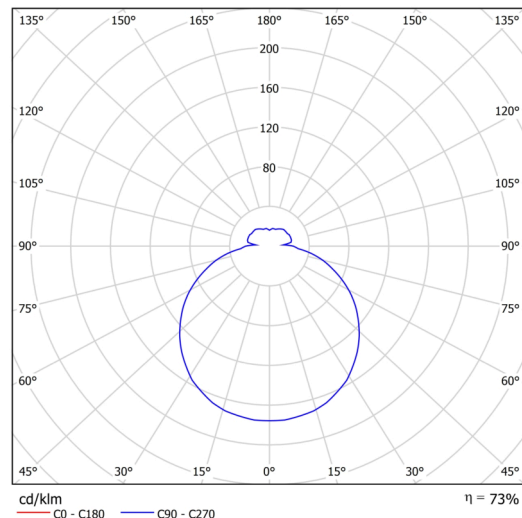

Luminous

Lum. flux of luminaire	1460 lm
Lum. flux of light source	2000 lm
Luminaire efficacy	112 lm/W
Temperature	3000 K
Rated life time LED L80/B10	100000 hours
CRI	Ra80
MacAdam	3
Blue light hazard	Risk group 0