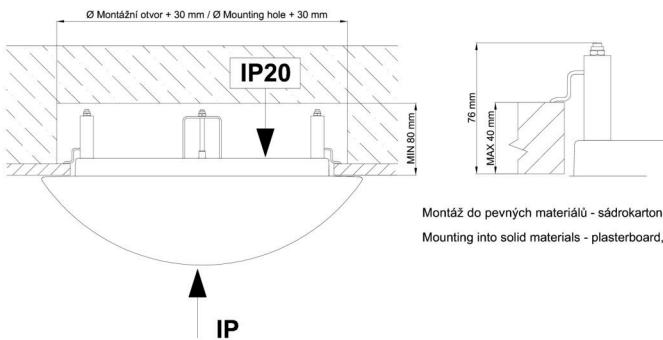

## Technical

Types of luminaires	Dimmable
Mounting type	semi-recessed
Base material	steel
Shade material	three-layer glass TRIPLEX OPAL
Base color	white Ral9003
Shade color	white
Holding the shade	bayonet
Mounting location	ceiling/wall
Width	300 mm
Length	300 mm
Height	65 mm
Diameter	ø 300 mm
mounting holes (diameter)	none
Installation wire (diameter)	2xØ16mm
Energy Class	D
Impact strength	IK01
Operating temperature	from -20°C to +30°C

\*The warranty for the batteries is valid for 12 months from the date of purchase.

Installation dimensions:

Svítlidlo nesmí být z horní strany zakryto izolací.  
Luminaire must not be covered with insulating matting.

Rozměry dutiny pro vestavné svítidlo [mm]:  
Dimensions of cavity for recessed luminaire [mm]:

Montáž do pevných materiálů - sádkartón, dřevo.  
Mounting into solid materials - plasterboard, wood.