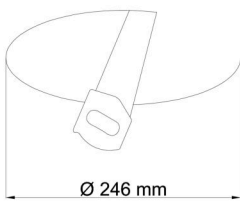

Logistic

EAN	8591728095468
Weight NTTO	2.3 Kg
Weight BTTO	2.6 Kg
Number of cartons	1 pcs
Package volume	0.017 m³
Package 1 width	0.31 m
Package 1 length	0.31 m
Package 1 height	0.18 m
Warranty*	60 months

*The warranty for the batteries is valid for 12 months from the date of purchase.

Installation dimensions: