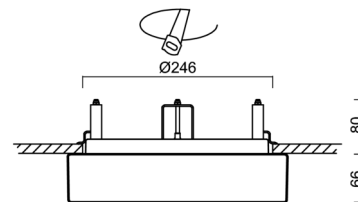

## Technical

Types of luminaires	Dimmable
Mounting type	semi-recessed
Base material	steel
Shade material	three-layer glass TRIPLEX OPAL
Base color	white Ral9003
Shade color	white
Holding the shade	bayonet
Mounting location	ceiling/wall
Width	300 mm
Length	300 mm
Height	65 mm
Diameter	ø 300 mm
mounting holes (diameter)	none
Installation wire (diameter)	2xØ16mm
Energy Class	D
Impact strength	IK01
Operating temperature	from -20°C to +30°C