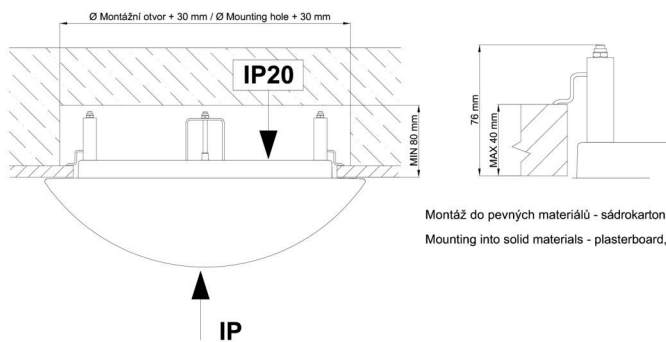

Technical

Types of luminaires	Classic on/off
Mounting type	semi-recessed
Base material	steel
Shade material	three-layer glass TRIPLEX OPAL
Base color	white Ral9003
Shade color	white
Holding the shade	bayonet
Mounting location	ceiling/wall
Width	300 mm
Length	300 mm
Height	65 mm
Diameter	ø 300 mm
mounting holes (diameter)	none
Installation wire (diameter)	2xØ16mm
Energy Class	D
Impact strength	IK01
Operating temperature	from -20°C to +30°C

Eulum data for calculation programs are available at www.osmont.cz.

Logistic

EAN	8591728095444
Weight NTTO	2.3 Kg
Weight BTTO	2.6 Kg
Number of cartons	1 pcs
Package volume	0.017 m ³
Package 1 width	0.31 m
Package 1 length	0.31 m
Package 1 height	0.18 m
Warranty*	60 months

*The warranty for the batteries is valid for 12 months from the date of purchase.

Installation dimensions:

Svítlidlo nesmí být z horní strany zakryto izolací.
Luminaire must not be covered with insulating matting.

Rozměry dutiny pro vestavné svítidlo [mm]:
Dimensions of cavity for recessed luminaire [mm]:

Montáž do pevných materiálů - sádkarton, dřevo.
Mounting into solid materials - plasterboard, wood.

Additional assortment: