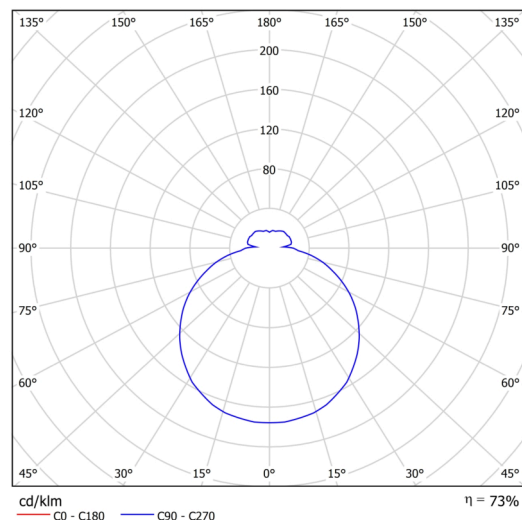

Luminous

Lum. flux of luminaire	1460 lm
Lum. flux of light source	2000 lm
Luminaire efficacy	112 lm/W
Temperature	3000 K
Rated life time LED L80/B10	100000 hours
CRI	Ra80
MacAdam	3
Blue light hazard	Risk group 0