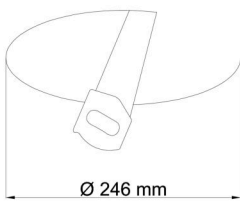

Logistic

EAN	8591728095437
Weight NTTO	2.5 Kg
Weight BTTO	2.8 Kg
Number of cartons	1 pcs
Package volume	0.017 m³
Package 1 width	0.31 m
Package 1 length	0.31 m
Package 1 height	0.18 m
Warranty*	60 months

*The warranty for the batteries is valid for 12 months from the date of purchase.

Installation dimensions: