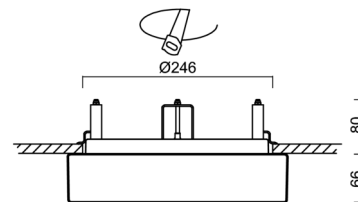

## Technical

Types of luminaires	Corridor
Mounting type	semi-recessed
Base material	steel
Shade material	three-layer glass TRIPLEX OPAL
Base color	white Ral9003
Shade color	white
Holding the shade	bayonet
Mounting location	ceiling/wall
Width	300 mm
Length	300 mm
Height	65 mm
Diameter	Ø 300 mm
mounting holes (diameter)	none
Installation wire (diameter)	2xØ16mm
Energy Class	D
Impact strength	IK01
Operating temperature	from -20°C to +30°C