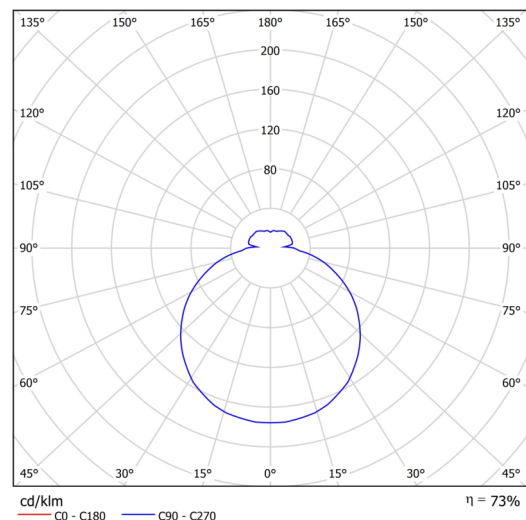

Luminous

Lum. flux of luminaire	1040 lm
Lum. flux of light source	1420 lm
Luminaire efficacy	115 lm/W
Temperature	3000 K
Rated life time LED L80/B10	100000 hours
CRI	Ra80
MacAdam	3
Blue light hazard	Risk group 0