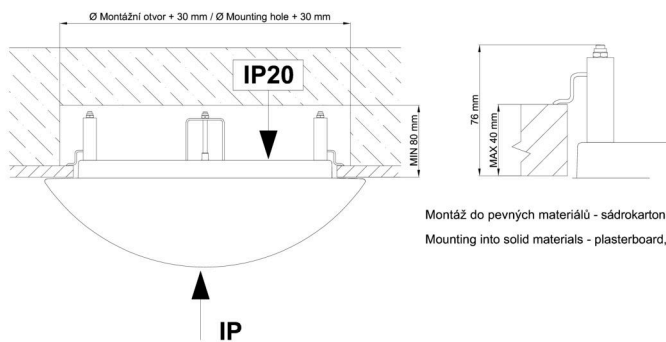

Technical

Types of luminaires	Dimmable
Mounting type	semi-recessed
Base material	steel
Shade material	three-layer glass TRIPLEX OPAL
Base color	white Ral9003
Shade color	white
Holding the shade	bayonet
Mounting location	ceiling/wall
Width	300 mm
Length	300 mm
Height	65 mm
Diameter	ø 300 mm
mounting holes (diameter)	none
Installation wire (diameter)	2xØ16mm
Energy Class	D
Impact strength	IK01
Operating temperature	from -20°C to +30°C

Eulum data for calculation programs are available at www.osmont.cz.

Logistic

EAN	8591728095420
Weight NTTO	2.3 Kg
Weight BTTO	2.6 Kg
Number of cartons	1 pcs
Package volume	0.017 m ³
Package 1 width	0.31 m
Package 1 length	0.31 m
Package 1 height	0.18 m
Warranty*	60 months

*The warranty for the batteries is valid for 12 months from the date of purchase.

Installation dimensions:

Svítlidlo nesmí být z horní strany zakryto izolací.
Luminaire must not be covered with insulating matting.

Rozměry dutiny pro vestavné svítidlo [mm]:
Dimensions of cavity for recessed luminaire [mm]:

Additional assortment:

Lampshade

Product code	Name	Color	Description	Picture	Drawing
20081	025	white		