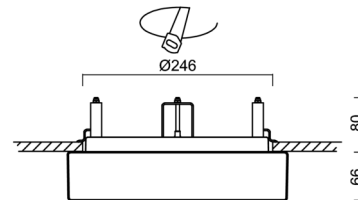

Technical

Types of luminaires	Dimmable
Mounting type	semi-recessed
Base material	steel
Shade material	three-layer glass TRIPLEX OPAL
Base color	white Ral9003
Shade color	white
Holding the shade	bayonet
Mounting location	ceiling/wall
Width	300 mm
Length	300 mm
Height	65 mm
Diameter	ø 300 mm
mounting holes (diameter)	none
Installation wire (diameter)	2xØ16mm
Energy Class	D
Impact strength	IK01
Operating temperature	from -20°C to +30°C