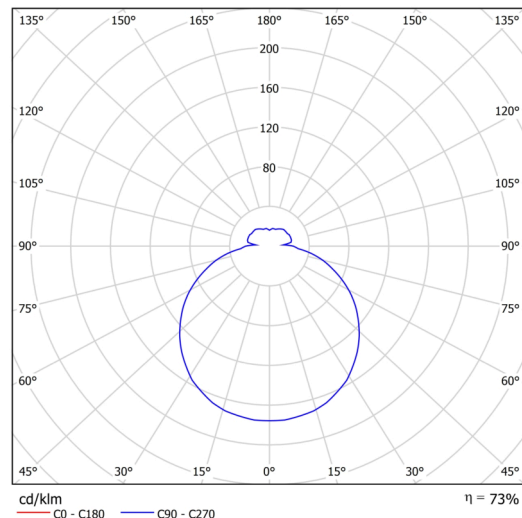

Luminous

Lum. flux of luminaire	1040 lm
Lum. flux of light source	1420 lm
Luminaire efficacy	115 lm/W
Temperature	3000 K
Rated life time LED L80/B10	100000 hours
CRI	Ra80
MacAdam	3
Blue light hazard	Risk group 0