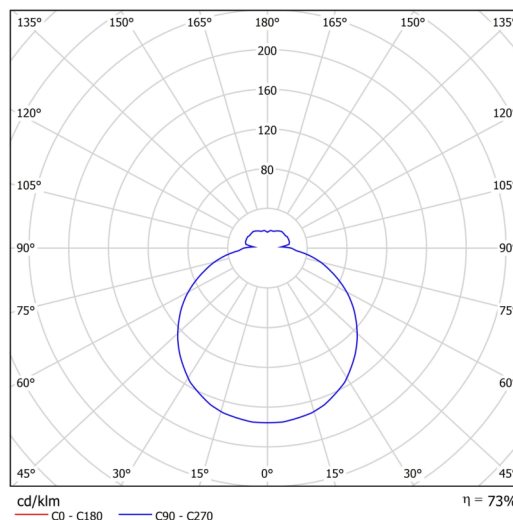

Luminous

Lum. flux of luminaire	1040 lm
Lum. flux of light source	1420 lm
Luminaire efficacy	115 lm/W
Temperature	3000 K
Rated life time LED L80/B10	100000 hours
CRI	Ra80
MacAdam	3
Blue light hazard	Risk group 0