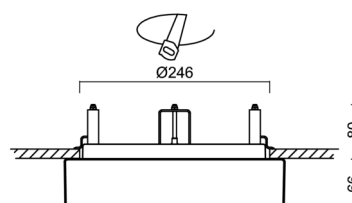

Technical

Types of luminaires	Sensor
Mounting type	semi-recessed
Base material	steel
Shade material	three-layer glass TRIPLEX OPAL
Base color	white Ral9003
Shade color	white
Holding the shade	bayonet
Mounting location	ceiling/wall
Width	300 mm
Length	300 mm
Height	65 mm
Diameter	ø 300 mm
mounting holes (diameter)	none
Installation wire (diameter)	2xØ16mm
Energy Class	D
Impact strength	IK01
Operating temperature	from -20°C to +30°C