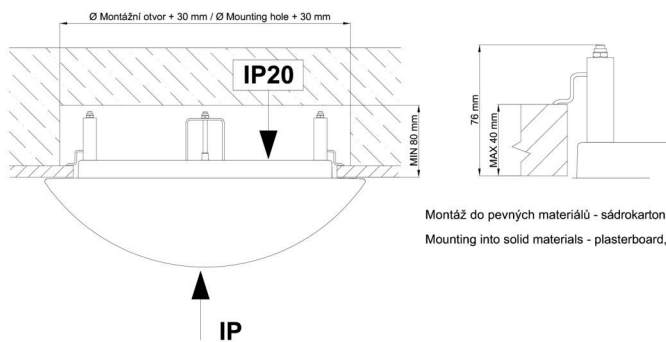

Technical

Types of luminaires	Sensor
Mounting type	semi-recessed
Base material	steel
Shade material	three-layer glass TRIPLEX OPAL
Base color	white Ral9003
Shade color	white
Holding the shade	bayonet
Mounting location	ceiling/wall
Width	300 mm
Length	300 mm
Height	65 mm
Diameter	ø 300 mm
mounting holes (diameter)	none
Installation wire (diameter)	2xØ16mm
Energy Class	D
Impact strength	IK01
Operating temperature	from -20°C to +30°C

Eulum data for calculation programs are available at www.osmont.cz.

Logistic

EAN	8591728095413
Weight NTTO	2.5 Kg
Weight BTTO	2.8 Kg
Number of cartons	1 pcs
Package volume	0.017 m ³
Package 1 width	0.31 m
Package 1 length	0.31 m
Package 1 height	0.18 m
Warranty*	60 months

*The warranty for the batteries is valid for 12 months from the date of purchase.

Installation dimensions:

Svítlidlo nesmí být z horní strany zakryto izolací.
Luminaire must not be covered with insulating matting.

Rozměry dutiny pro vestavné svítidlo [mm]:
Dimensions of cavity for recessed luminaire [mm]:

Montáž do pevných materiálů - sádkarton, dřevo.
Mounting into solid materials - plasterboard, wood.

Additional assortment: