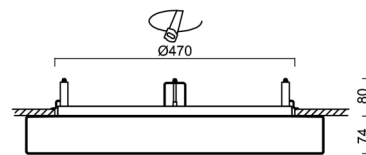

## Technical

Types of luminaires	Dimmable
Mounting type	semi-recessed
Base material	steel
Shade material	three-layer glass TRIPLEX OPAL
Base color	white Ral9003
Shade color	white
Holding the shade	folding system
Mounting location	ceiling/wall
Width	590 mm
Length	590 mm
Height	74 mm
Diameter	ø 590 mm
mounting holes (diameter)	none
Installation wire (diameter)	2xØ16mm
Energy Class	D
Impact strength	IK01
Operating temperature	from -20°C to +30°C