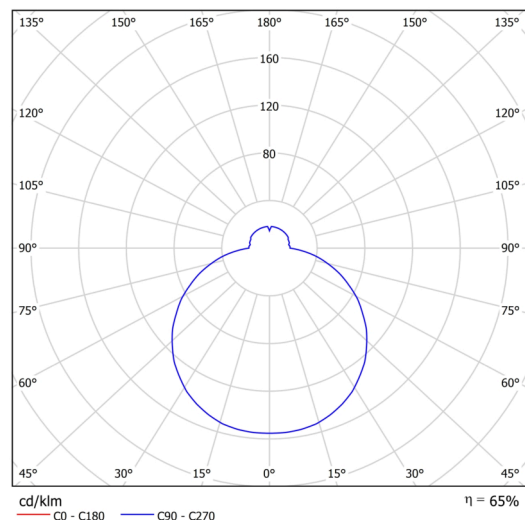

Luminous

Lum. flux of luminaire	5480 lm
Lum. flux of light source	8430 lm
Luminaire efficacy	101 lm/W
Temperature	4000 K
Rated life time LED L80/B10	100000 hours
CRI	Ra80
MacAdam	3
Blue light hazard	Risk group 0