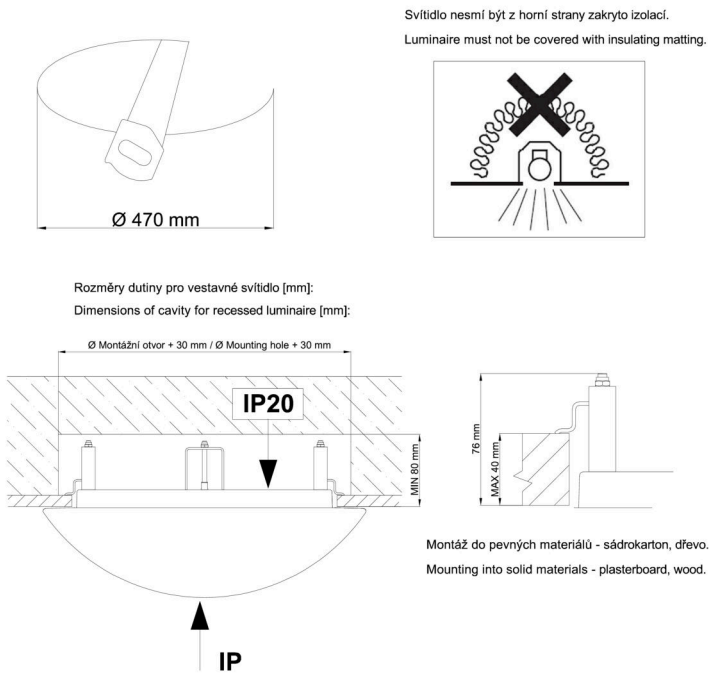

Logistic

EAN	8591728098520
Weight NTTO	8.1 Kg
Weight BTTO	8.8 Kg
Number of cartons	1 pcs
Package volume	0.086 m³
Package 1 width	0.6 m
Package 1 length	0.6 m
Package 1 height	0.24 m
Warranty*	60 months

*The warranty for the batteries is valid for 12 months from the date of purchase.

Installation dimensions: