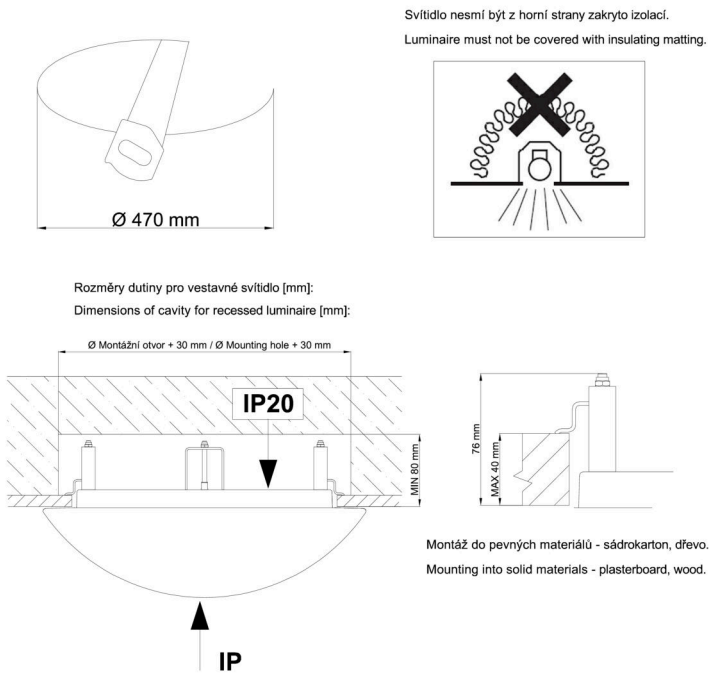

Logistic

EAN	8591728098490
Weight NTTO	8.1 Kg
Weight BTTO	8.8 Kg
Number of cartons	1 pcs
Package volume	0.086 m³
Package 1 width	0.6 m
Package 1 length	0.6 m
Package 1 height	0.24 m
Warranty*	60 months

*The warranty for the batteries is valid for 12 months from the date of purchase.

Installation dimensions: