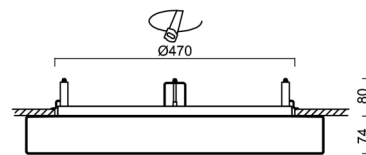

Technical

Types of luminaires	Dimmable
Mounting type	semi-recessed
Base material	steel
Shade material	three-layer glass TRIPLEX OPAL
Base color	white Ral9003
Shade color	white
Holding the shade	folding system
Mounting location	ceiling/wall
Width	590 mm
Length	590 mm
Height	74 mm
Diameter	ø 590 mm
mounting holes (diameter)	none
Installation wire (diameter)	2xØ16mm
Energy Class	D
Impact strength	IK01
Operating temperature	from -20°C to +30°C