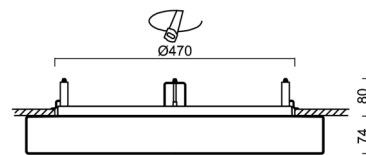

Technical

Types of luminaires	Emergency combined
Mounting type	semi-recessed
Base material	steel
Shade material	three-layer glass TRIPLEX OPAL
Base color	white Ral9003
Shade color	white
Holding the shade	folding system
Mounting location	ceiling/wall
Width	590 mm
Length	590 mm
Height	74 mm
Diameter	ø 590 mm
mounting holes (diameter)	none
Installation wire (diameter)	2xØ16mm
Energy Class	D
Impact strength	IK01
Operating temperature	from 0°C to +30°C