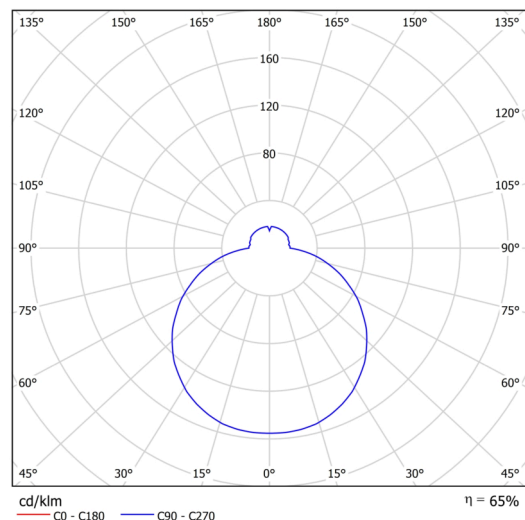

Technical

Types of luminaires	Emergency combined
Mounting type	semi-recessed
Base material	steel
Shade material	three-layer glass TRIPLEX OPAL
Base color	white Ral9003
Shade color	white
Holding the shade	folding system
Mounting location	ceiling/wall
Width	590 mm
Length	590 mm
Height	74 mm
Diameter	ø 590 mm
mounting holes (diameter)	none
Installation wire (diameter)	2xØ16mm
Energy Class	D
Impact strength	IK01
Operating temperature	from 0°C to +30°C