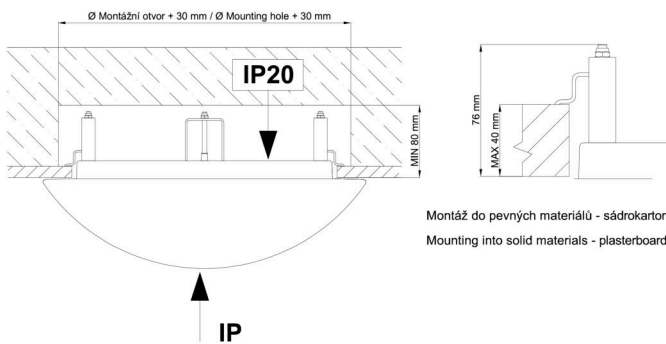

Technical

Types of luminaires	Emergency combined
Mounting type	semi-recessed
Base material	steel
Shade material	three-layer glass TRIPLEX OPAL
Base color	white Ral9003
Shade color	white
Holding the shade	folding system
Mounting location	ceiling/wall
Width	590 mm
Length	590 mm
Height	74 mm
Diameter	ø 590 mm
mounting holes (diameter)	none
Installation wire (diameter)	2xØ16mm
Energy Class	D
Impact strength	IK01
Operating temperature	from 0°C to +30°C

**The warranty for the batteries is valid for 12 months from the date of purchase.*

Installation dimensions:

Svítidlo nesmí být z horní strany zakryto izolací.
Luminaire must not be covered with insulating matting.

Rozměry dutiny pro vestavné svítidlo [mm]:
Dimensions of cavity for recessed luminaire [mm]:

Montáž do pevných materiálů - sádkarton, dřevo.
Mounting into solid materials - plasterboard, wood.

Additional assortment: