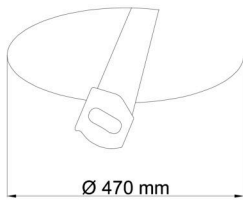

Svítidlo nesmí být z horní strany zakryto izolací.
Luminaire must not be covered with insulating matting.

Rozměry dutiny pro vestavné svítidlo [mm]:
Dimensions of cavity for recessed luminaire [mm]:

Montáž do pevných materiálů - sádkarton, dřevo.
Mounting into solid materials - plasterboard, wood.