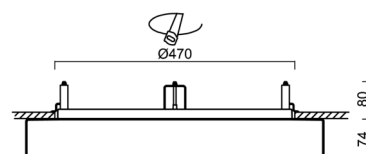

Technical

Types of luminaires	Emergency combined
Mounting type	semi-recessed
Base material	steel
Shade material	three-layer glass TRIPLEX OPAL
Base color	white Ral9003
Shade color	white
Holding the shade	folding system
Mounting location	ceiling/wall
Width	590 mm
Length	590 mm
Height	74 mm
Diameter	ø 590 mm
mounting holes (diameter)	none
Installation wire (diameter)	2xØ16mm
Energy Class	D
Impact strength	IK01
Operating temperature	from 0°C to +30°C