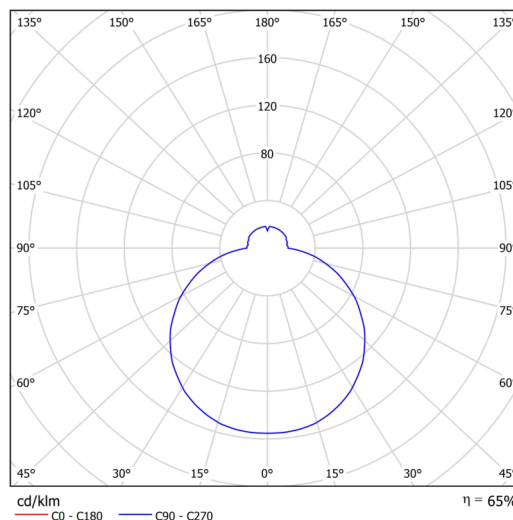

Luminous

Lum. flux of luminaire	3650 lm
Lum. flux of light source	5610 lm
Lum. flux of light source in emergency mode	150 lm
Luminaire efficacy	104 lm/W
Temperature	3000 K
Rated life time LED L80/B10	100000 hours
CRI	Ra80
MacAdam	3