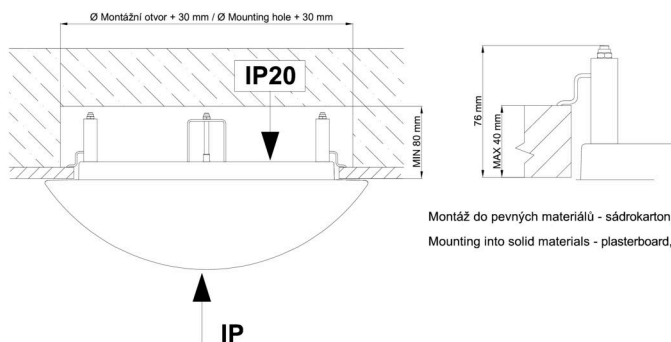

Eulum data for calculation programs are available at [www.osmont.cz](http://www.osmont.cz).

Logistic

EAN	8591728098292
Weight NTTO	8.1 Kg
Weight BTTO	8.8 Kg
Number of cartons	1 pcs
Package volume	0.086 m <sup>3</sup>
Package 1 width	0.6 m
Package 1 length	0.6 m
Package 1 height	0.24 m
Warranty*	60 months

\*The warranty for the batteries is valid for 12 months from the date of purchase.

Installation dimensions:

Svítlidlo nesmí být z horní strany zakryto izolací.  
Luminaire must not be covered with insulating matting.

Rozměry dutiny pro vestavné svítidlo [mm]:  
Dimensions of cavity for recessed luminaire [mm]:

Montáž do pevných materiálů - sádkarton, dřevo.  
Mounting into solid materials - plasterboard, wood.