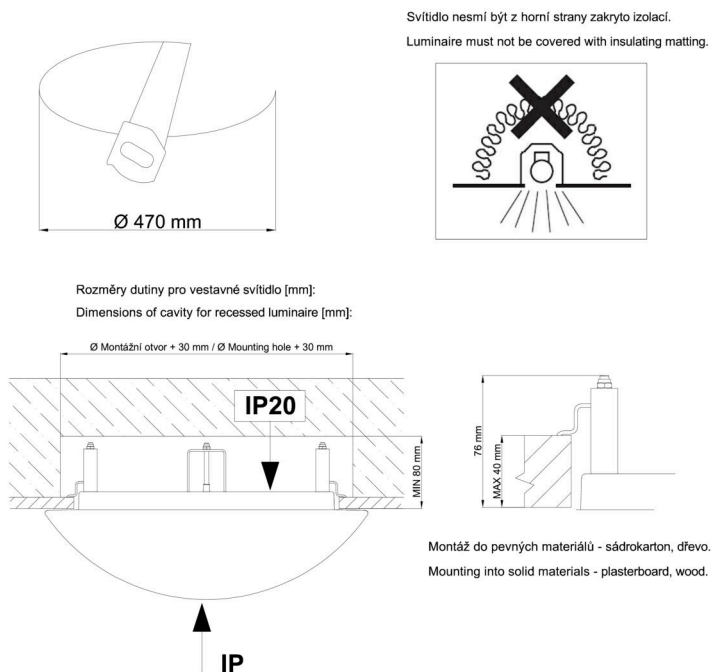

Types of luminaires	Classic on/off
Mounting type	semi-recessed
Base material	steel
Shade material	three-layer glass TRIPLEX OPAL
Base color	white Ral9003
Shade color	white
Holding the shade	folding system
Mounting location	ceiling/wall
Width	590 mm
Length	590 mm
Height	74 mm
Diameter	ø 590 mm
mounting holes (diameter)	none
Installation wire (diameter)	2xØ16mm
Impact strength	IK01
Operating temperature	from -20°C to +30°C

Eulum data for calculation programs are available at www.osmont.cz.

Logistic

EAN	8591728716813
Weight NTTO	7.9 Kg
Weight BTTO	8 Kg
Number of cartons	1 pcs
Package volume	0.086 m ³
Package 1 width	0.6 m
Package 1 length	0.6 m
Package 1 height	0.24 m
Warranty*	60 months

*The warranty for the batteries is valid for 12 months from the date of purchase.

Installation dimensions:

Additional assortment:

Lampshade

Product code	Name	Color	Description	Picture	Drawing
20141	637	white		