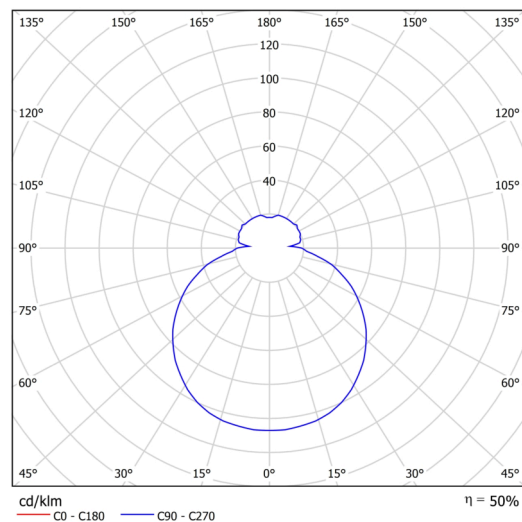

Luminous

Blue light hazard	Risk group 0

Eulum data for calculation programs are available at www.osmont.cz.