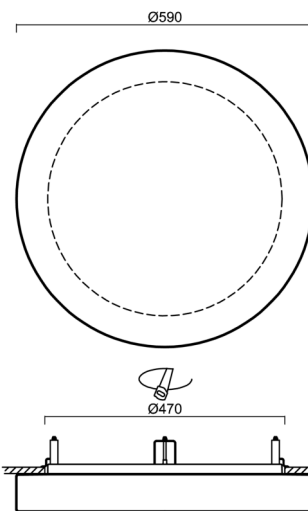

ELSA V16

IN-32KV910/637**

WWW.OSMONT.CZ

ELSA V16

Product code: ELS71681

Type: IN-32KV910/637**

Short description of the luminaire: White semi-recessed E27 light ON/OFF with TRIPLEX OPAL glass shade.

Technical

Types of luminaires	Classic on/off
Mounting type	semi-recessed
Base material	steel
Shade material	three-layer glass TRIPLEX OPAL
Base color	white Ral9003
Shade color	white
Holding the shade	folding system
Mounting location	ceiling/wall
Width	590 mm
Length	590 mm
Height	74 mm
Diameter	ø 590 mm
mounting holes (diameter)	none
Installation wire (diameter)	2xØ16mm
Impact strength	IK01
Operating temperature	from -20°C to +30°C

*The warranty for the batteries is valid for 12 months from the date of purchase.

Installation dimensions:

Additional assortment:

Lampshade

Product code	Name	Color	Description	Picture	Drawing
20141	637	white		