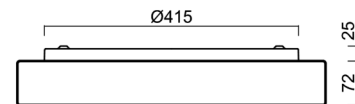

## Technical

Types of luminaires	Emergency combined
Mounting type	surface mounted
Base material	steel
Shade material	three-layer glass TRIPLEX OPAL
Base color	white Ral9003
Shade color	white
Holding the shade	bayonet
Mounting location	ceiling/wall
Width	500 mm
Length	500 mm
Height	92 mm
Diameter	ø 500 mm
mounting holes (diameter)	3xø5mm
Installation wire (diameter)	2xø16mm
Energy Class	D
Impact strength	IK01