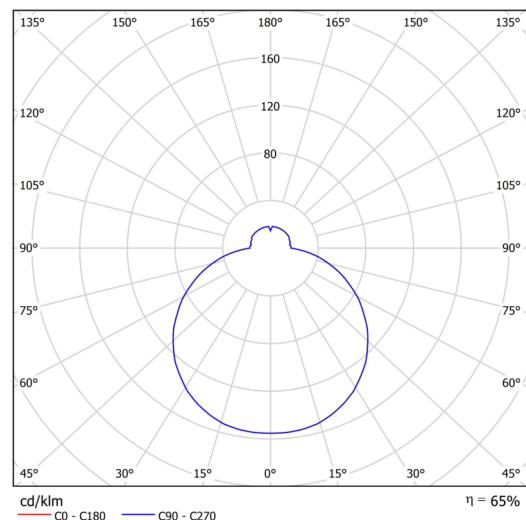

Luminous

Lum. flux of luminaire	2610 lm
Lum. flux of light source	4020 lm
Lum. flux of light source in emergency mode	150 lm
Luminaire efficacy	100 lm/W
Temperature	3000 K
Rated life time LED L80/B10	100000 hours
CRI	Ra80
MacAdam	3
Blue light hazard	Risk group 0