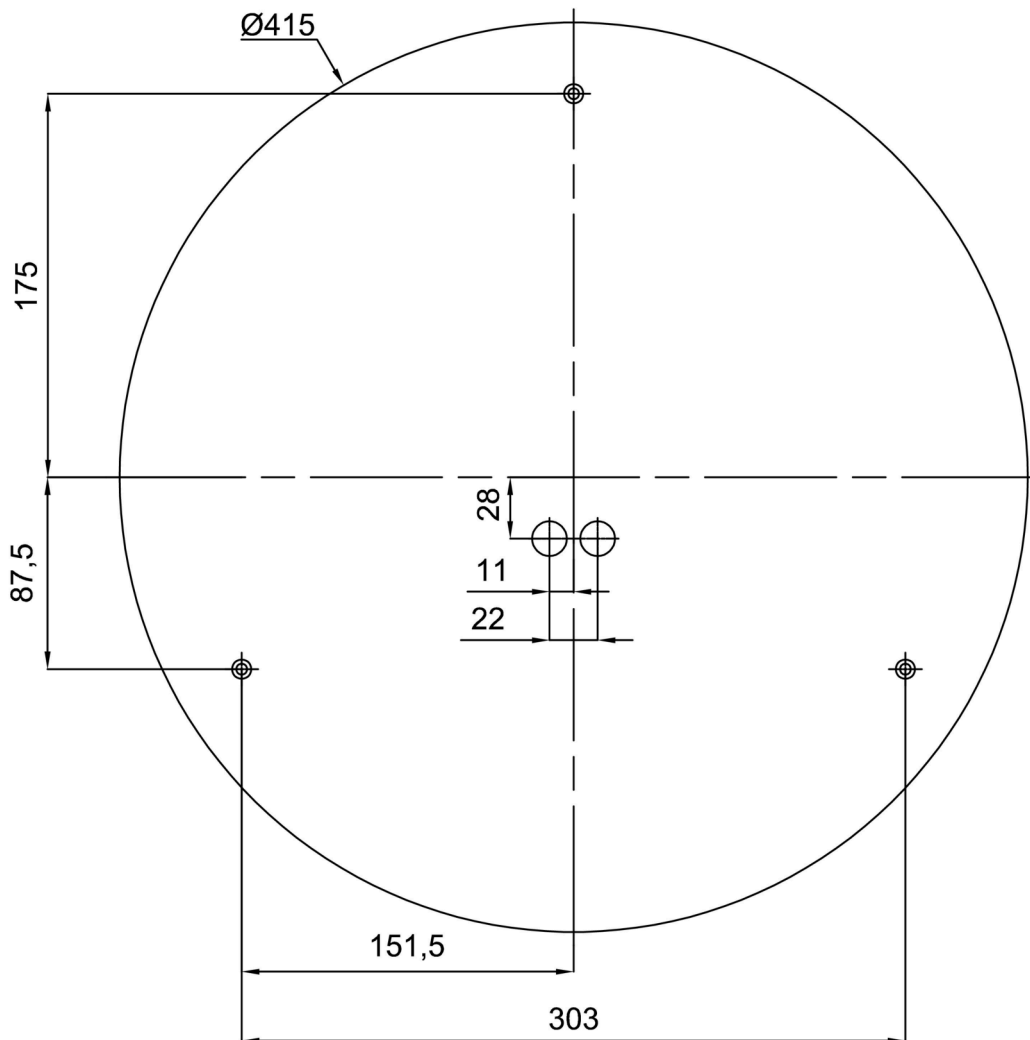

TECHNICAL SHEET

Excel data for calculation programs are available at www.osmont.cz.

Logistic

EAN	8591728096113
Weight NTTO	7.5 Kg
Weight BTTO	8 Kg
Number of cartons	1 pcs
Package volume	0.036 m³
Package 1 width	0.515 m
Package 1 length	0.495 m
Package 1 height	0.14 m
Warranty*	60 months

*The warranty for the batteries is valid for 12 months from the date of purchase.

Installation dimensions: