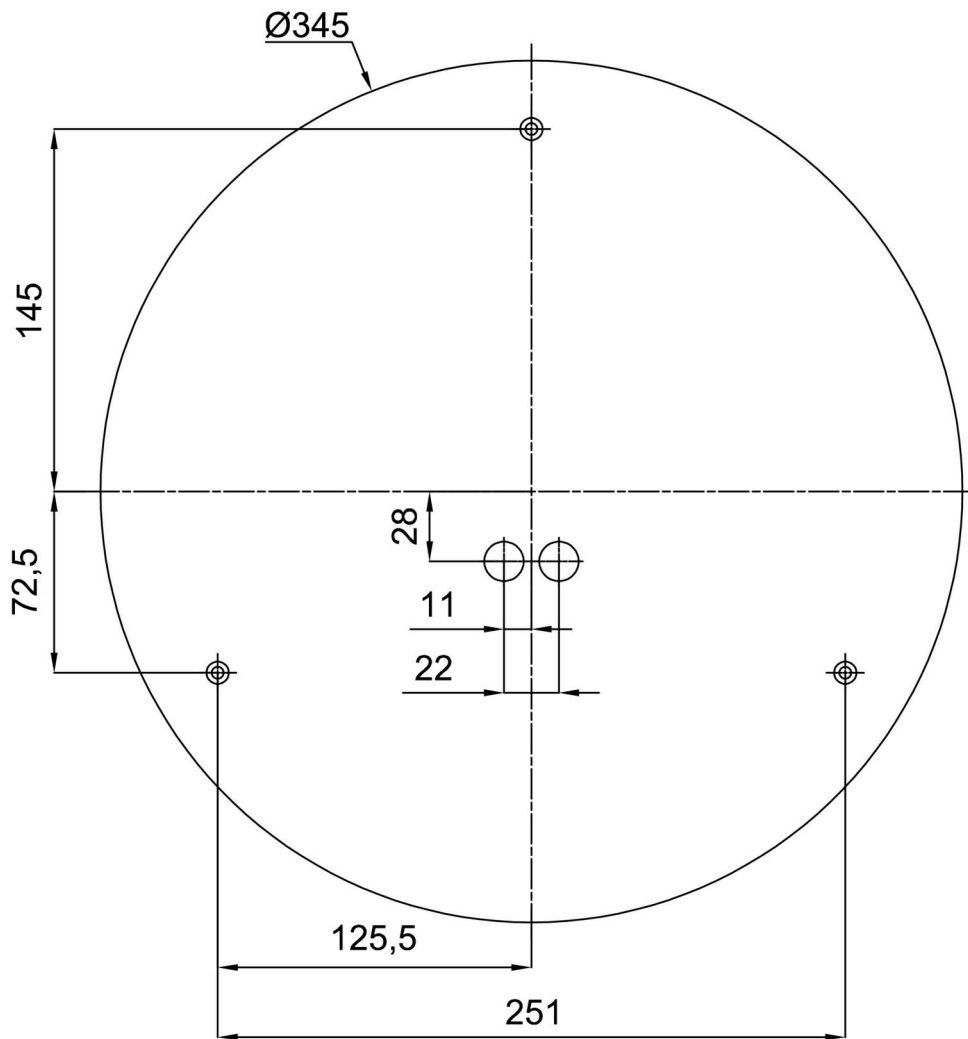

Logistic

EAN	8591728096700
Weight NTTO	3.7 Kg
Weight BTTO	4.1 Kg
Number of cartons	1 pcs
Package volume	0.023 m³
Package 1 width	0.435 m
Package 1 length	0.435 m
Package 1 height	0.12 m
Warranty*	60 months

*The warranty for the batteries is valid for 12 months from the date of purchase.

Installation dimensions: