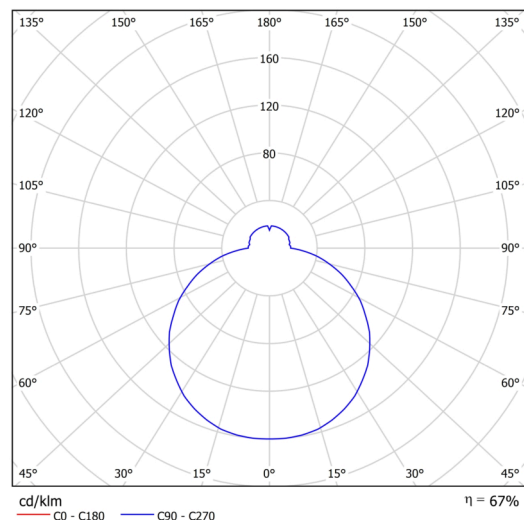

Luminous

Lum. flux of luminaire	2620 lm
Lum. flux of light source	3910 lm
Luminaire efficacy	109 lm/W
Temperature	4000 K
Rated life time LED L80/B10	100000 hours
CRI	Ra80
MacAdam	3
Blue light hazard	Risk group 0