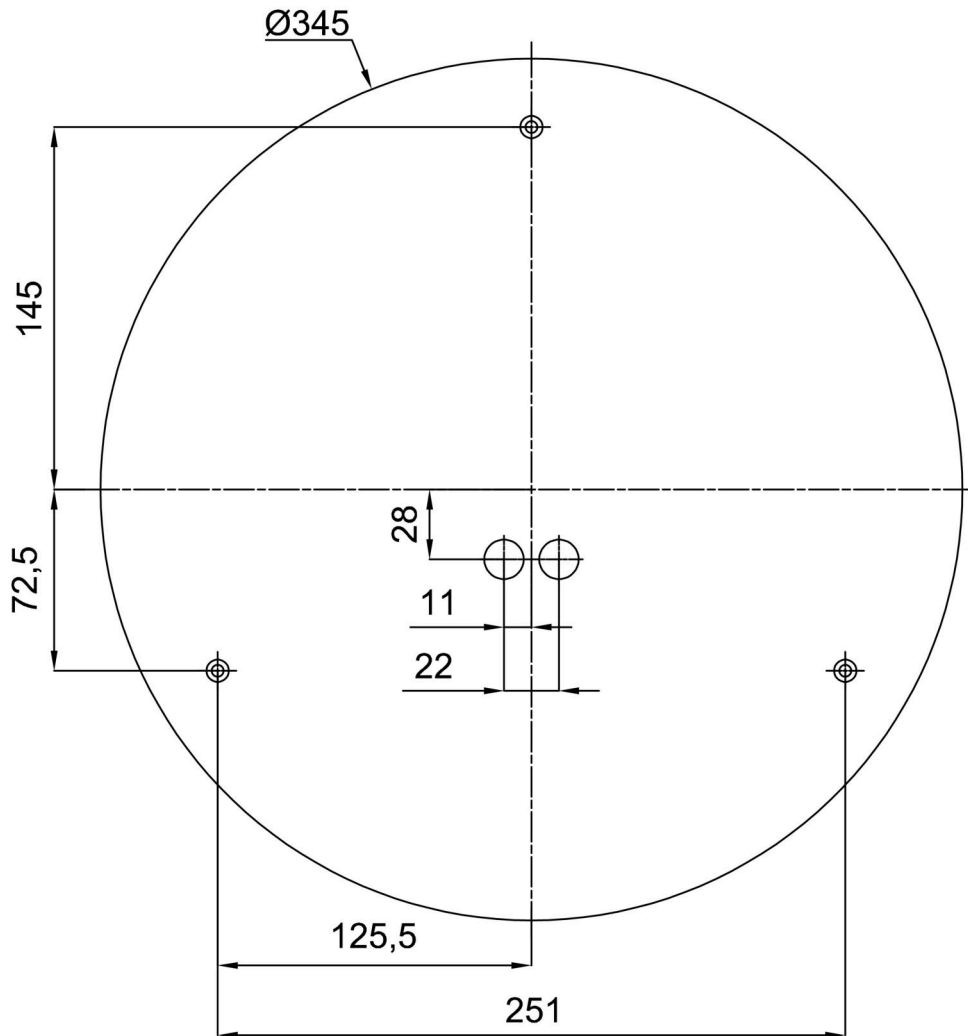

TECHNICAL SHEET

MacAdam	3
Blue light hazard	Risk group 0

Eulum data for calculation programs are available at www.osmont.cz.

Logistic

EAN	8591728096687
Weight NTTO	3.7 Kg
Weight BTTO	4.1 Kg
Number of cartons	1 pcs
Package volume	0.023 m³
Package 1 width	0.435 m
Package 1 length	0.435 m
Package 1 height	0.12 m
Warranty*	60 months

*The warranty for the batteries is valid for 12 months from the date of purchase.

Installation dimensions: