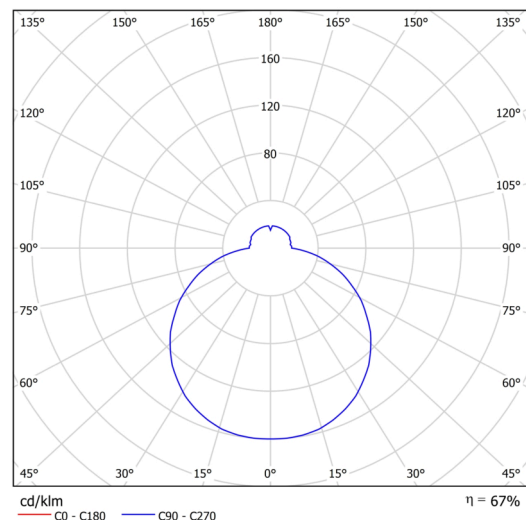

Luminous

Lum. flux of luminaire	1860 lm
Lum. flux of light source	2770 lm
Lum. flux of light source in emergency mode	150 lm
Luminaire efficacy	109 lm/W
Temperature	4000 K
Rated life time LED L80/B10	100000 hours
CRI	Ra80