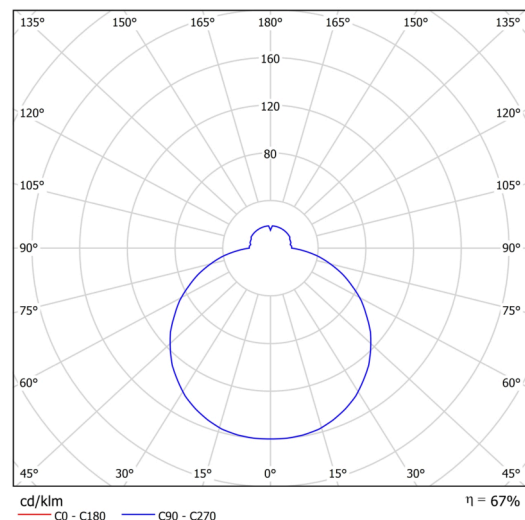

Luminous

Lum. flux of luminaire	1780 lm
Lum. flux of light source	2660 lm
Luminaire efficacy	104 lm/W
Temperature	3000 K
Rated life time LED L80/B10	100000 hours
CRI	Ra80
MacAdam	3
Blue light hazard	Risk group 0