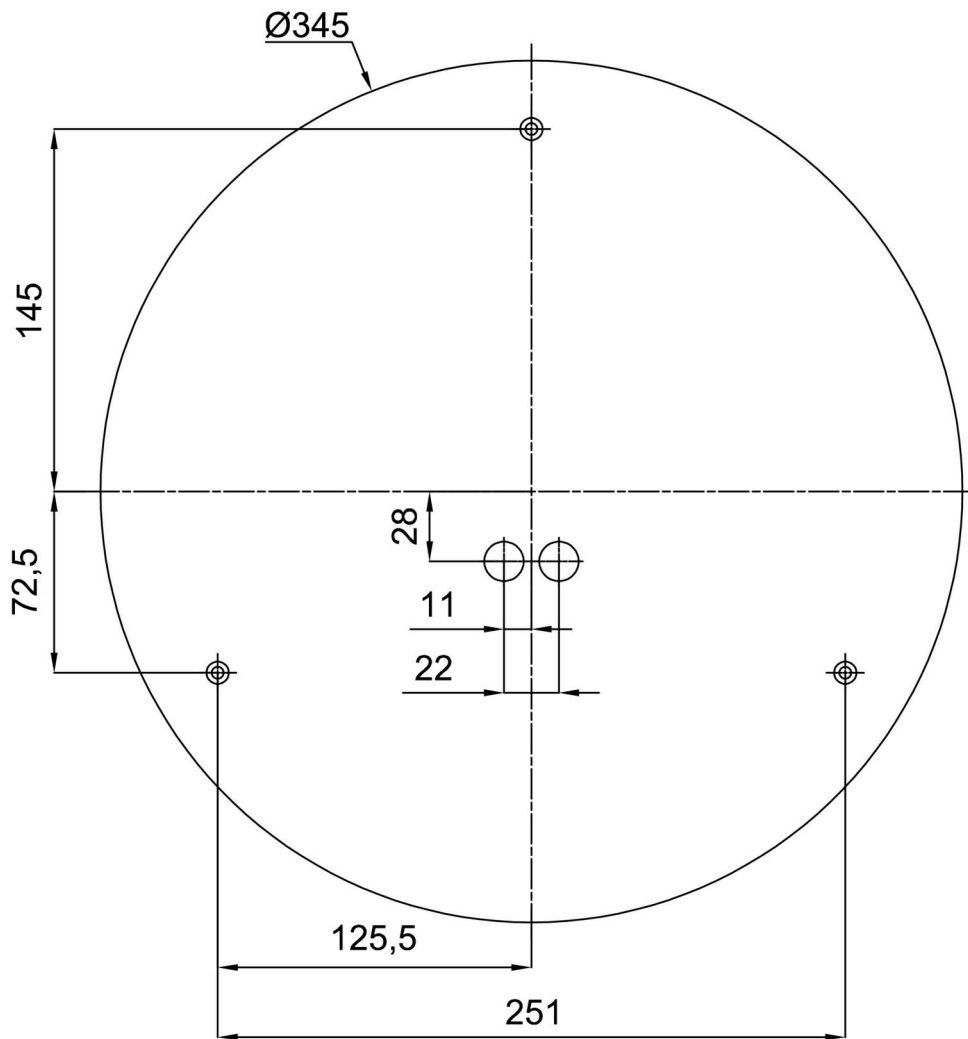

Technical

Types of luminaires	Tunable White
Mounting type	surface mounted
Base material	steel
Shade material	three-layer glass TRIPLEX OPAL
Base color	white Ral9003
Shade color	white
Holding the shade	bayonet
Mounting location	ceiling/wall
Width	420 mm
Length	420 mm
Height	90 mm
Diameter	ø 420 mm
mounting holes (diameter)	3xø5mm
Installation wire (diameter)	2xø16mm
Energy Class	D
Impact strength	IK01
Operating temperature	from -20°C to +30°C

Eulum data for calculation programs are available at www.osmont.cz.

Logistic

EAN	8591728095819
Weight NTTO	3.7 Kg
Weight BTTO	4.1 Kg
Number of cartons	1 pcs
Package volume	0.023 m ³
Package 1 width	0.435 m
Package 1 length	0.435 m
Package 1 height	0.12 m
Warranty*	60 months

*The warranty for the batteries is valid for 12 months from the date of purchase.

Installation dimensions:

Additional assortment:

Decorative collar

Product code	Name	Color	Description	Picture	Drawing
30140	B15/X14	polished stainless steel	the collar is held by the shade		
30139	B15/X4	white Ral9003	the collar is held by the shade		
30142	B15/X13	grey	the collar is held by the shade		
30141	B15/X12	polished brass	the collar is held by the shade		