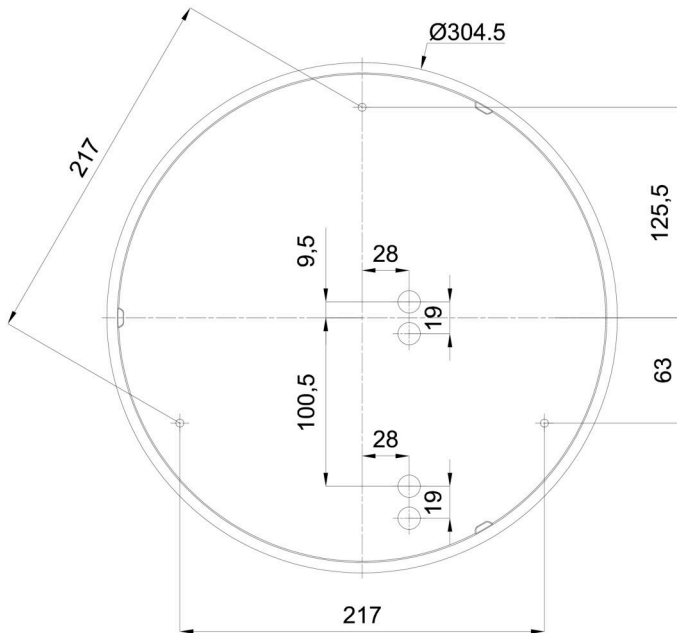

Technical

Types of luminaires	Sensor
Mounting type	surface mounted
Base material	polypropylene composite
Shade material	three-layer glass TRIPLEX OPAL
Base color	white Ral9003
Shade color	white
Holding the shade	bayonet
Mounting location	ceiling/wall
Width	360 mm
Length	360 mm
Height	94 mm
Diameter	ø 360 mm
mounting holes (diameter)	3xø5mm
Installation wire (diameter)	2xø16mm
Energy Class	D
Impact strength	IK01
Operating temperature	from -20°C to +30°C

Eulum data for calculation programs are available at www.osmont.cz.

Logistic

EAN	8591728098131
Weight NTTO	3.1 Kg
Weight BTTO	3.4 Kg
Number of cartons	1 pcs
Package volume	0.016 m ³
Package 1 width	0.375 m
Package 1 length	0.355 m
Package 1 height	0.12 m
Warranty*	60 months

*The warranty for the batteries is valid for 12 months from the date of purchase.

Installation dimensions:

Additional assortment:

Decorative collar

Product code	Name	Color	Description	Picture	Drawing
30136	B14/X14	polished stainless steel	the collar is held by the shade		
30135	B14/X4	white Ral9003	the collar is held by the shade		
30138	B14/X13	grey	the collar is held by the shade		
30137	B14/X12	polished brass	the collar is held by the shade		

Lampshade

Product code	Name	Color	Description	Picture	Drawing
20082	027	white		