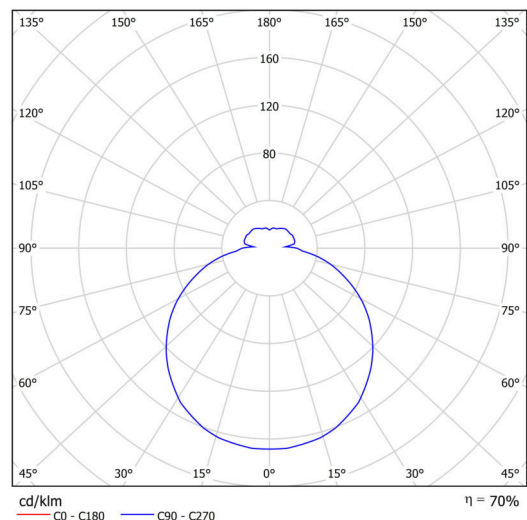

Technical

Types of luminaires	Sensor
Mounting type	surface mounted
Base material	polypropylene composite
Shade material	three-layer glass TRIPLEX OPAL
Base color	white Ral9003
Shade color	white
Holding the shade	bayonet
Mounting location	ceiling/wall
Width	360 mm
Length	360 mm
Height	94 mm
Diameter	ø 360 mm
mounting holes (diameter)	3xø5mm
Installation wire (diameter)	2xø16mm
Energy Class	D
Impact strength	IK01
Operating temperature	from -20°C to +30°C

Luminous

Lum. flux of luminaire	2100/2190 lm
Lum. flux of light source	3000/3130 lm
Luminaire efficacy	110 lm/W
Temperature	3000/4000 K
Rated life time LED L80/B10	100000 hours
CRI	Ra80
MacAdam	3
Blue light hazard	Risk group 0