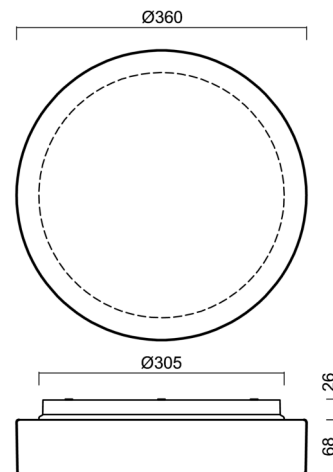

ELSA 3 IP

LED-1L15E500BD14/027 HF 3/4K#

WWW.OSMONT.CZ

ELSA 3 IP

Product code: ELS71228

Type: LED-1L15E500BD14/027 HF 3/4K#

Short description of the luminaire: White surface-mounted changeable LED light with sensor with TRIPLEX OPAL glass shade

Technical

Types of luminaires	Sensor
Mounting type	surface mounted
Base material	polypropylene composite
Shade material	three-layer glass TRIPLEX OPAL
Base color	white Ral9003
Shade color	white
Holding the shade	bayonet
Mounting location	ceiling/wall
Width	360 mm
Length	360 mm
Height	94 mm
Diameter	ø 360 mm
mounting holes (diameter)	3xø5mm
Installation wire (diameter)	2xø16mm
Energy Class	D
Impact strength	IK01
Operating temperature	from -20°C to +30°C

Lampshade

Product code	Name	Color	Description	Picture	Drawing
20082	027	white		