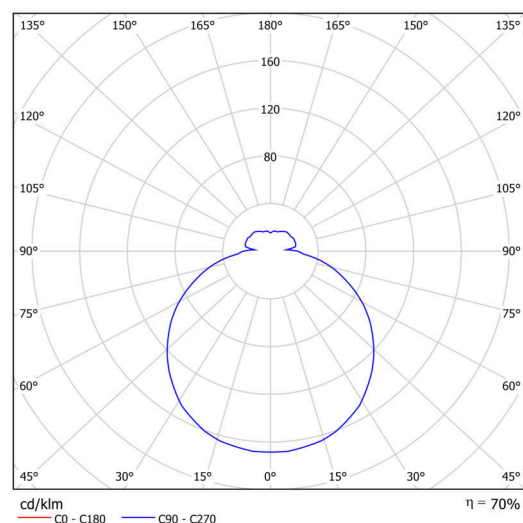

Technical

Types of luminaires	Classic on/off
Mounting type	surface mounted
Base material	polypropylene composite
Shade material	three-layer glass TRIPLEX OPAL
Base color	white Ral9003
Shade color	white
Holding the shade	bayonet
Mounting location	ceiling/wall
Width	360 mm
Length	360 mm
Height	94 mm
Diameter	ø 360 mm
mounting holes (diameter)	3xø5mm
Installation wire (diameter)	2xø16mm
Energy Class	D
Impact strength	IK01
Operating temperature	from -20°C to +30°C

Luminous

Lum. flux of luminaire	2100/2190 lm
Lum. flux of light source	3000/3130 lm
Luminaire efficacy	110 lm/W
Temperature	3000/4000 K
Rated life time LED L80/B10	100000 hours
CRI	Ra80
MacAdam	3
Blue light hazard	Risk group 0