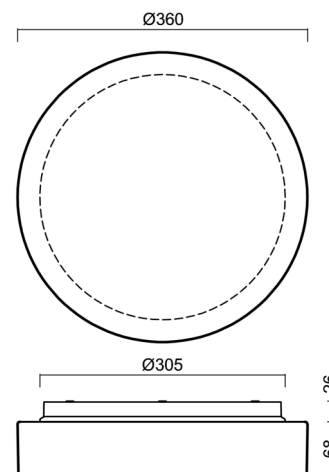

ELSA 3 IP

LED-1L15E500BD14/027 3/4K#

WWW.OSMONT.CZ

ELSA 3 IP

Product code: ELS71227

Type: LED-1L15E500BD14/027 3/4K#

Short description of the luminaire: White surface-mounted changeable LED light ON/OFF with TRIPLEX OPAL glass shade

Technical

Types of luminaires	Classic on/off
Mounting type	surface mounted
Base material	polypropylene composite
Shade material	three-layer glass TRIPLEX OPAL
Base color	white Ral9003
Shade color	white
Holding the shade	bayonet
Mounting location	ceiling/wall
Width	360 mm
Length	360 mm
Height	94 mm
Diameter	ø 360 mm
mounting holes (diameter)	3xø5mm
Installation wire (diameter)	2xø16mm
Energy Class	D
Impact strength	IK01
Operating temperature	from -20°C to +30°C

Lampshade

Product code	Name	Color	Description	Picture	Drawing
20082	027	white		