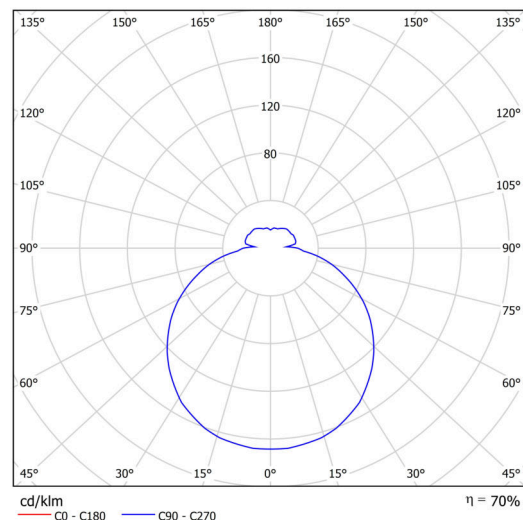

Luminous

Lum. flux of luminaire	1490/1550 lm
Lum. flux of light source	2130/2220 lm
Luminaire efficacy	114 lm/W
Temperature	3000/4000 K
Rated life time LED L80/B10	100000 hours
CRI	Ra80
MacAdam	3
Blue light hazard	Risk group 0