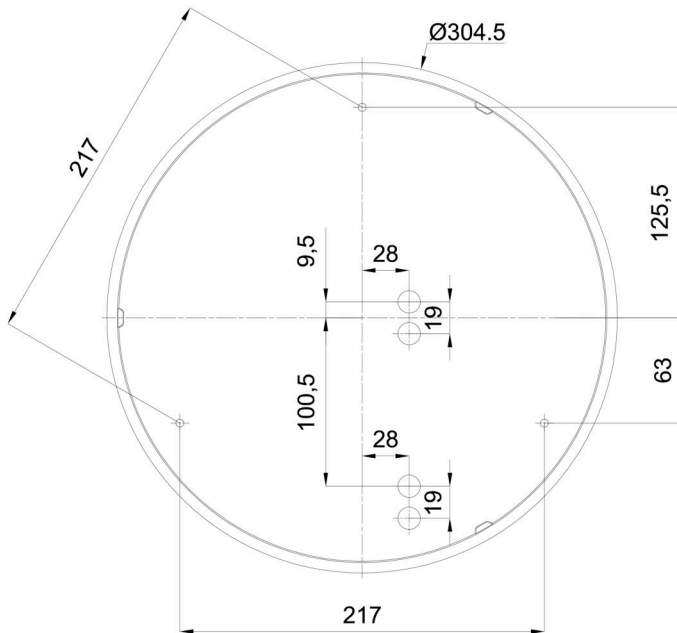

Technical

Types of luminaires	Dimmable
Mounting type	surface mounted
Base material	polypropylene composite
Shade material	three-layer glass TRIPLEX OPAL
Base color	white Ral9003
Shade color	white
Holding the shade	bayonet
Mounting location	ceiling/wall
Width	360 mm
Length	360 mm
Height	94 mm
Diameter	ø 360 mm
mounting holes (diameter)	3xø5mm
Installation wire (diameter)	2xø16mm
Energy Class	D
Impact strength	IK01
Operating temperature	from -20°C to +30°C

Eulum data for calculation programs are available at www.osmont.cz.

Logistic

EAN	8591728098117
Weight NTTO	3.1 Kg
Weight BTTO	3.4 Kg
Number of cartons	1 pcs
Package volume	0.016 m ³
Package 1 width	0.375 m
Package 1 length	0.355 m
Package 1 height	0.12 m
Warranty*	60 months

*The warranty for the batteries is valid for 12 months from the date of purchase.

Installation dimensions:

Additional assortment:

Decorative collar

Product code	Name	Color	Description	Picture	Drawing
30136	B14/X14	polished stainless steel	the collar is held by the shade		
30135	B14/X4	white Ral9003	the collar is held by the shade		
30138	B14/X13	grey	the collar is held by the shade		
30137	B14/X12	polished brass	the collar is held by the shade		

Lampshade

Product code	Name	Color	Description	Picture	Drawing
20082	027	white		