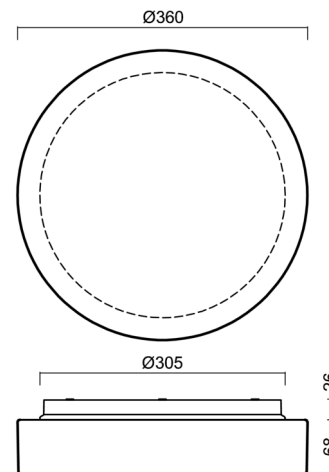

ELSA 3 IP

LED-1L15E350BD14/027 DALI 3/4K#

WWW.OSMONT.CZ

ELSA 3 IP

Product code: ELS71226

Type: LED-1L15E350BD14/027 DALI 3/4K#

Short description of the luminaire: White surface-mounted changeable LED light DALI with TRIPLEX OPAL glass shade

Technical

Types of luminaires	Dimmable
Mounting type	surface mounted
Base material	polypropylene composite
Shade material	three-layer glass TRIPLEX OPAL
Base color	white Ral9003
Shade color	white
Holding the shade	bayonet
Mounting location	ceiling/wall
Width	360 mm
Length	360 mm
Height	94 mm
Diameter	ø 360 mm
mounting holes (diameter)	3xø5mm
Installation wire (diameter)	2xø16mm
Energy Class	D
Impact strength	IK01
Operating temperature	from -20°C to +30°C

Lampshade

Product code	Name	Color	Description	Picture	Drawing
20082	027	white		