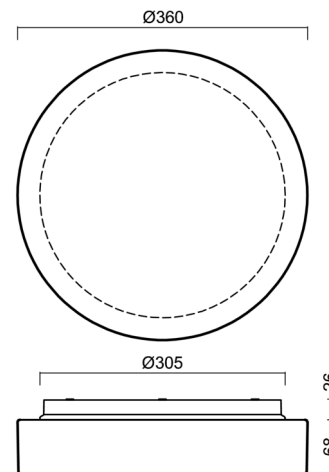

## Technical

Types of luminaires	Classic on/off
Mounting type	surface mounted
Base material	polypropylene composite
Shade material	three-layer glass TRIPLEX OPAL
Base color	white Ral9003
Shade color	white
Holding the shade	bayonet
Mounting location	ceiling/wall
Width	360 mm
Length	360 mm
Height	94 mm
Diameter	ø 360 mm
mounting holes (diameter)	3xø5mm
Installation wire (diameter)	2xø16mm
Energy Class	D
Impact strength	IK01
Operating temperature	from -20°C to +30°C

## Lampshade

Product code	Name	Color	Description	Picture	Drawing
20082	027	white		