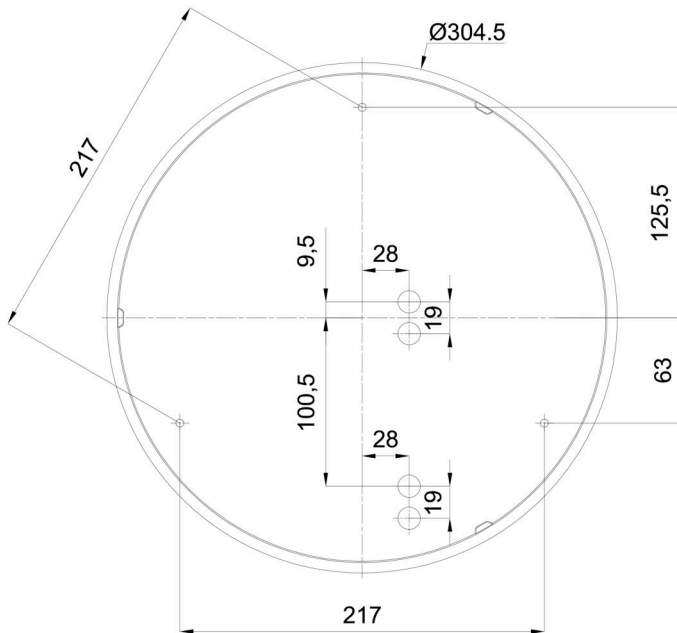

Logistic

EAN	8591728098094
Weight NTTO	3.1 Kg
Weight BTTO	3.4 Kg
Number of cartons	1 pcs
Package volume	0.016 m³
Package 1 width	0.375 m
Package 1 length	0.355 m
Package 1 height	0.12 m
Warranty*	60 months

*The warranty for the batteries is valid for 12 months from the date of purchase.

Installation dimensions: