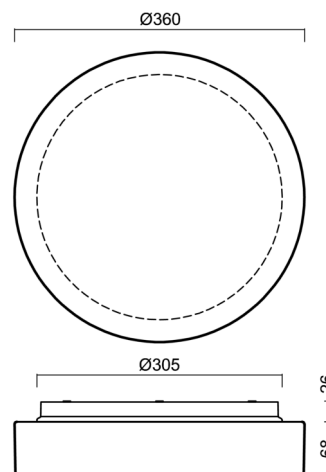

Technical

Types of luminaires	Emergency combined
Mounting type	surface mounted
Base material	polypropylene composite
Shade material	three-layer glass TRIPLEX OPAL
Base color	white Ral9003
Shade color	white
Holding the shade	bayonet
Mounting location	ceiling/wall
Width	360 mm
Length	360 mm
Height	94 mm
Diameter	ø 360 mm
mounting holes (diameter)	3xø5mm
Installation wire (diameter)	2xø16mm
Energy Class	D
Impact strength	IK01
Operating temperature	from 0°C to +30°C

Lampshade

Product code	Name	Color	Description	Picture	Drawing
20082	027	white		