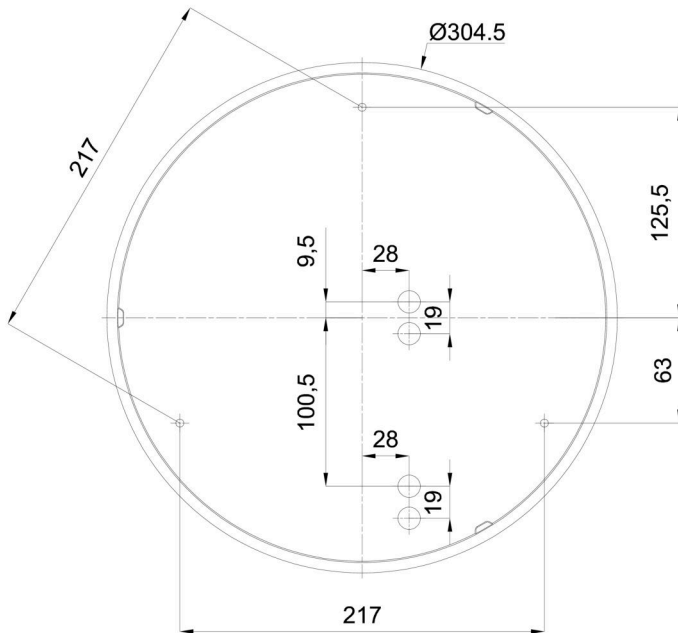

Technical

Types of luminaires	Emergency combined
Mounting type	surface mounted
Base material	polypropylene composite
Shade material	three-layer glass TRIPLEX OPAL
Base color	white Ral9003
Shade color	white
Holding the shade	bayonet
Mounting location	ceiling/wall
Width	360 mm
Length	360 mm
Height	94 mm
Diameter	ø 360 mm
mounting holes (diameter)	3xø5mm
Installation wire (diameter)	2xø16mm
Energy Class	D
Impact strength	IK01
Operating temperature	from 0°C to +30°C

TECHNICAL SHEET

Blue light hazard	Risk group 0
-------------------	--------------

Eulum data for calculation programs are available at www.osmont.cz.

Logistic

EAN	8591728097745
Weight NTTO	3.1 Kg
Weight BTTO	3.4 Kg
Number of cartons	1 pcs
Package volume	0.016 m ³
Package 1 width	0.375 m
Package 1 length	0.355 m
Package 1 height	0.12 m
Warranty*	60 months

*The warranty for the batteries is valid for 12 months from the date of purchase.

Installation dimensions:

Additional assortment:

Decorative collar

Product code	Name	Color	Description	Picture	Drawing
30136	B14/X14	polished stainless steel	the collar is held by the shade		
30135	B14/X4	white Ral9003	the collar is held by the shade		
30138	B14/X13	grey	the collar is held by the shade		
30137	B14/X12	polished brass	the collar is held by the shade		

Lampshade

Product code	Name	Color	Description	Picture	Drawing
20082	027	white		