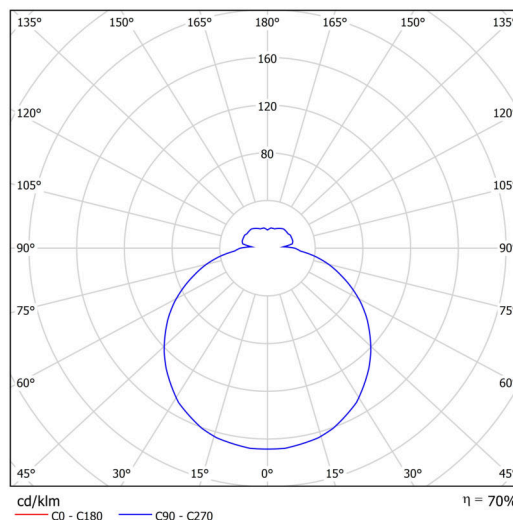

Luminous

Lum. flux of luminaire	2190 lm
Lum. flux of light source	3130 lm
Lum. flux of light source in emergency mode	150 lm
Luminaire efficacy	115 lm/W
Temperature	4000 K
Rated life time LED L80/B10	100000 hours
CRI	Ra80
MacAdam	3