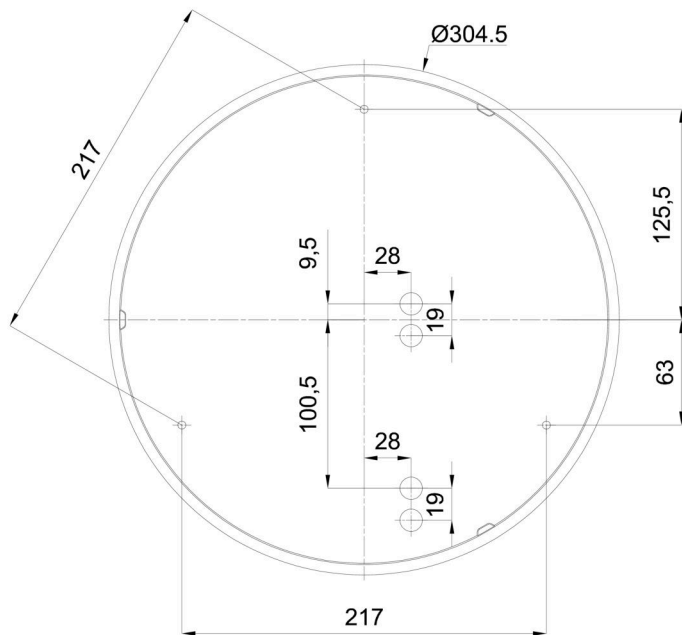

Logistic

EAN	8591728097721
Weight NTTO	3.1 Kg
Weight BTTO	3.4 Kg
Number of cartons	1 pcs
Package volume	0.016 m³
Package 1 width	0.375 m
Package 1 length	0.355 m
Package 1 height	0.12 m
Warranty*	60 months

*The warranty for the batteries is valid for 12 months from the date of purchase.

Installation dimensions: