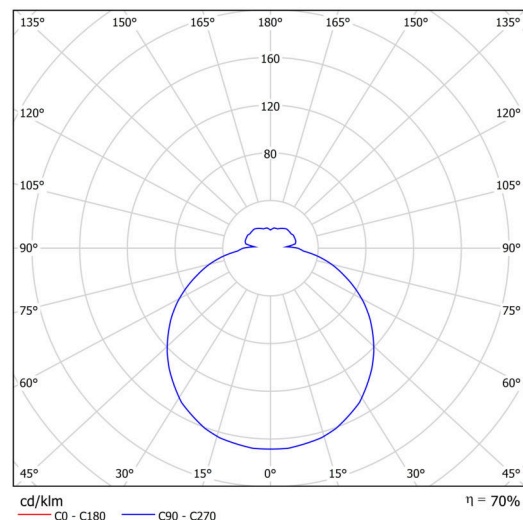

Luminous

Lum. flux of luminaire	2190 lm
Lum. flux of light source	3130 lm
Luminaire efficacy	115 lm/W
Temperature	4000 K
Rated life time LED L80/B10	100000 hours
CRI	Ra80
MacAdam	3
Blue light hazard	Risk group 0