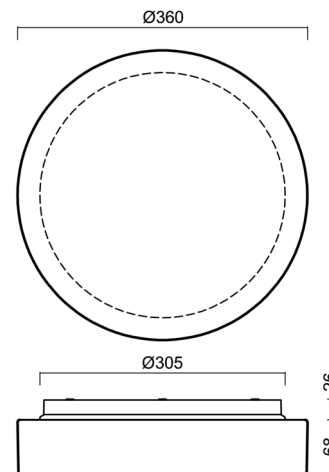

## Technical

Types of luminaires	Dimmable
Mounting type	surface mounted
Base material	polypropylene composite
Shade material	three-layer glass TRIPLEX OPAL
Base color	white Ral9003
Shade color	white
Holding the shade	bayonet
Mounting location	ceiling/wall
Width	360 mm
Length	360 mm
Height	94 mm
Diameter	ø 360 mm
mounting holes (diameter)	3xø5mm
Installation wire (diameter)	2xø16mm
Energy Class	D
Impact strength	IK01
Operating temperature	from -20°C to +30°C

## Lampshade

Product code	Name	Color	Description	Picture	Drawing
20082	027	white		