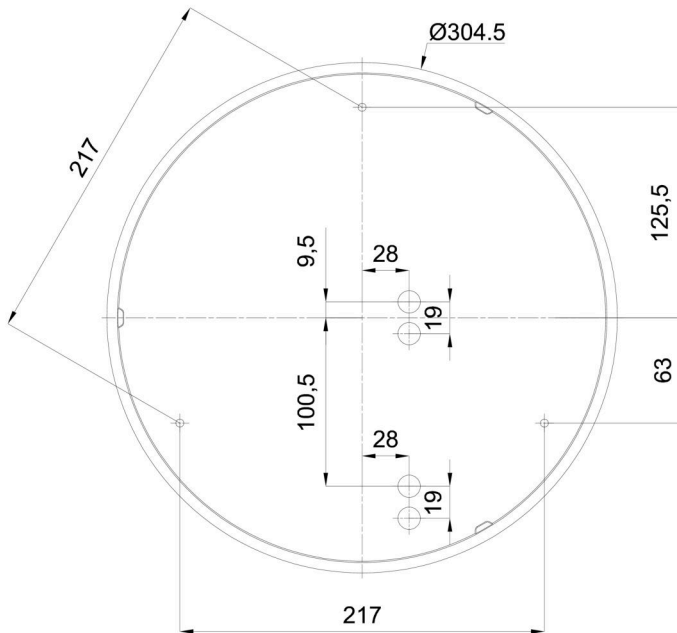

Technical

Types of luminaires	Sensor
Mounting type	surface mounted
Base material	polypropylene composite
Shade material	three-layer glass TRIPLEX OPAL
Base color	white Ral9003
Shade color	white
Holding the shade	bayonet
Mounting location	ceiling/wall
Width	360 mm
Length	360 mm
Height	94 mm
Diameter	ø 360 mm
mounting holes (diameter)	3xø5mm
Installation wire (diameter)	2xø16mm
Energy Class	D
Impact strength	IK01
Operating temperature	from -20°C to +30°C

Eulum data for calculation programs are available at www.osmont.cz.

Logistic

EAN	8591728097714
Weight NTTO	3.1 Kg
Weight BTTO	3.4 Kg
Number of cartons	1 pcs
Package volume	0.016 m ³
Package 1 width	0.375 m
Package 1 length	0.355 m
Package 1 height	0.12 m
Warranty*	60 months

*The warranty for the batteries is valid for 12 months from the date of purchase.

Installation dimensions:

Additional assortment:

Decorative collar

Product code	Name	Color	Description	Picture	Drawing
30136	B14/X14	polished stainless steel	the collar is held by the shade		
30135	B14/X4	white Ral9003	the collar is held by the shade		
30138	B14/X13	grey	the collar is held by the shade		
30137	B14/X12	polished brass	the collar is held by the shade		

Lampshade

Product code	Name	Color	Description	Picture	Drawing
20082	027	white		