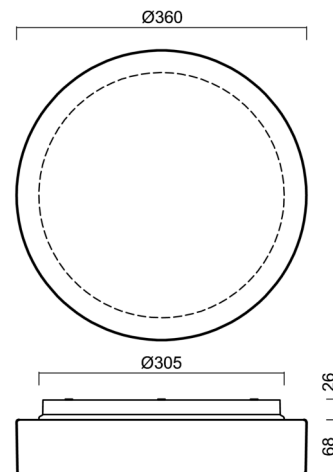

ELSA 3 IP

LED-1L15E500BD14/027 HF 4K#

WWW.OSMONT.CZ

ELSA 3 IP

Product code: ELS70909

Type: LED-1L15E500BD14/027 HF 4K#

Short description of the luminaire: White surface-mounted LED light with sensor with TRIPLEX OPAL glass shade

Technical

Types of luminaires	Sensor
Mounting type	surface mounted
Base material	polypropylene composite
Shade material	three-layer glass TRIPLEX OPAL
Base color	white Ral9003
Shade color	white
Holding the shade	bayonet
Mounting location	ceiling/wall
Width	360 mm
Length	360 mm
Height	94 mm
Diameter	ø 360 mm
mounting holes (diameter)	3xø5mm
Installation wire (diameter)	2xø16mm
Energy Class	D
Impact strength	IK01
Operating temperature	from -20°C to +30°C

Lampshade

Product code	Name	Color	Description	Picture	Drawing
20082	027	white		