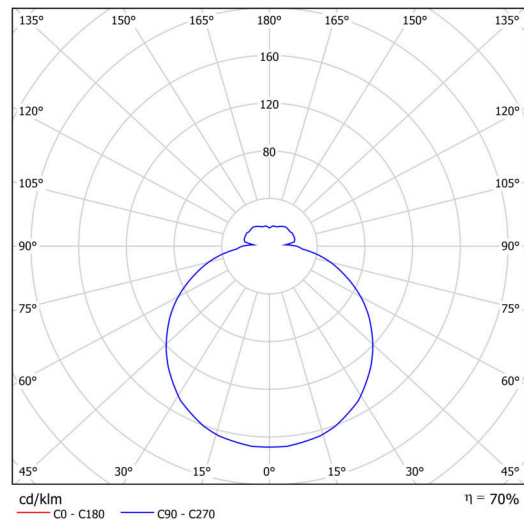

Luminous

Lum. flux of luminaire	2190 lm
Lum. flux of light source	3130 lm
Luminaire efficacy	115 lm/W
Temperature	4000 K
Rated life time LED L80/B10	100000 hours
CRI	Ra80
MacAdam	3
Blue light hazard	Risk group 0