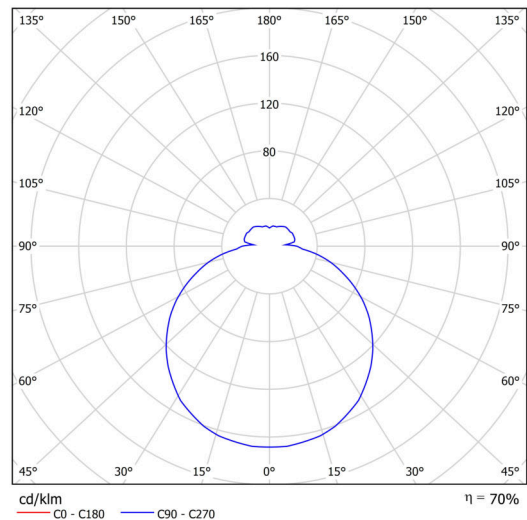

Luminous

Lum. flux of luminaire	1550 lm
Lum. flux of light source	2220 lm
Lum. flux of light source in emergency mode	150 lm
Luminaire efficacy	119 lm/W
Temperature	4000 K
Rated life time LED L80/B10	100000 hours
CRI	Ra80
MacAdam	3
Blue light hazard	Risk group 0