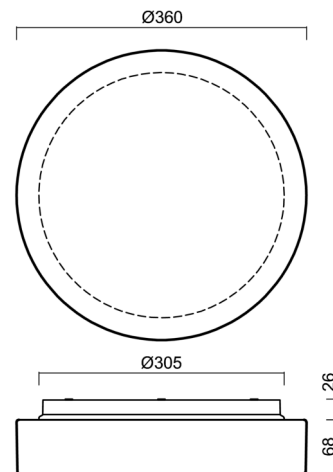

ELSA 3 IP

LED-1L15E350BD14/027/NK1W 4K#

WWW.OSMONT.CZ

ELSA 3 IP

Product code: ELS70906

Type: LED-1L15E350BD14/027/NK1W 4K#

Short description of the luminaire: White surface-mounted LED light with emergency unit combined with TRIPLEX OPAL glass shade

Technical

Types of luminaires	Emergency combined
Mounting type	surface mounted
Base material	polycarbonate
Shade material	three-layer glass TRIPLEX OPAL
Base color	white Ral9003
Shade color	white
Holding the shade	bayonet
Mounting location	ceiling/wall
Width	360 mm
Length	360 mm
Height	94 mm
Diameter	ø 360 mm
mounting holes (diameter)	3xø5mm
Installation wire (diameter)	2xø16mm
Energy Class	D
Impact strength	IK01

TECHNICAL SHEET

Eulum data for calculation programs are available at www.osmont.cz.

Logistic

EAN	8591728097684
Weight NTTO	3.1 Kg
Weight BTTO	3.4 Kg
Number of cartons	1 pcs
Package volume	0.016 m ³
Package 1 width	0.375 m
Package 1 length	0.355 m
Package 1 height	0.12 m
Warranty*	60 months

Lampshade

Product code	Name	Color	Description	Picture	Drawing
20082	027	white		