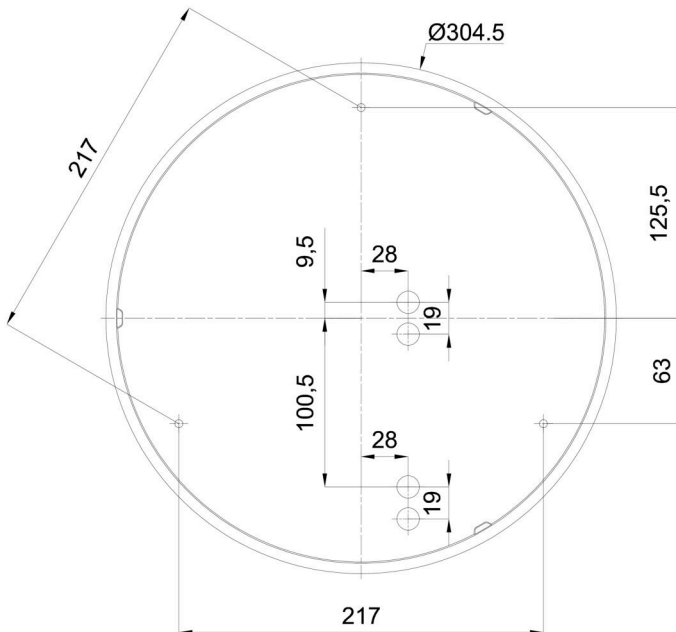

Technical

Types of luminaires	Emergency combined
Mounting type	surface mounted
Base material	polycarbonate
Shade material	three-layer glass TRIPLEX OPAL
Base color	white Ral9003
Shade color	white
Holding the shade	bayonet
Mounting location	ceiling/wall
Width	360 mm
Length	360 mm
Height	94 mm
Diameter	ø 360 mm
mounting holes (diameter)	3xø5mm
Installation wire (diameter)	2xø16mm
Energy Class	D
Impact strength	IK01

TECHNICAL SHEET

Eulum data for calculation programs are available at www.osmont.cz.

Logistic

EAN	8591728097684
Weight NTTO	3.1 Kg
Weight BTTO	3.4 Kg
Number of cartons	1 pcs
Package volume	0.016 m ³
Package 1 width	0.375 m
Package 1 length	0.355 m
Package 1 height	0.12 m
Warranty*	60 months

*The warranty for the batteries is valid for 12 months from the date of purchase.

Installation dimensions:

Additional assortment:

Decorative collar

Product code	Name	Color	Description	Picture	Drawing
30136	B14/X14	polished stainless steel	the collar is held by the shade		
30135	B14/X4	white Ral9003	the collar is held by the shade		
30138	B14/X13	grey	the collar is held by the shade		
30137	B14/X12	polished brass	the collar is held by the shade		

Lampshade

Product code	Name	Color	Description	Picture	Drawing
20082	027	white		