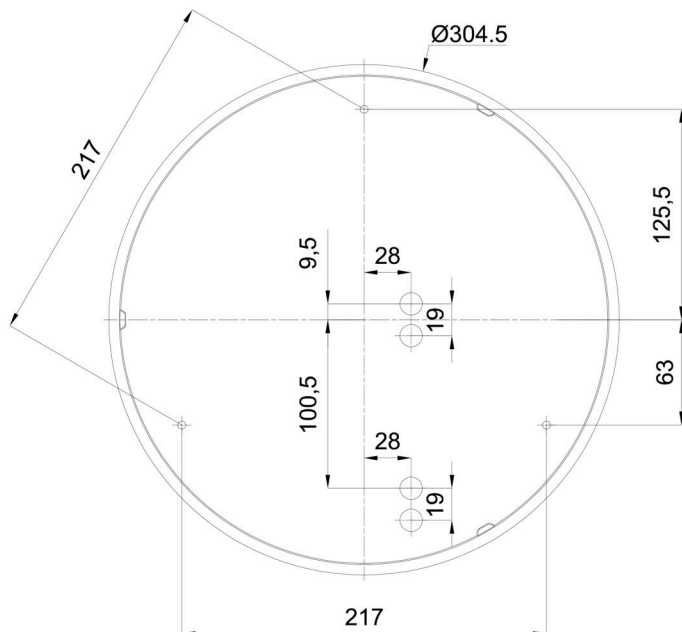

Logistic

EAN	8591728097646
Weight NTTO	3.1 Kg
Weight BTTO	3.4 Kg
Number of cartons	1 pcs
Package volume	0.016 m³
Package 1 width	0.375 m
Package 1 length	0.355 m
Package 1 height	0.12 m
Warranty*	60 months

*The warranty for the batteries is valid for 12 months from the date of purchase.

Installation dimensions: