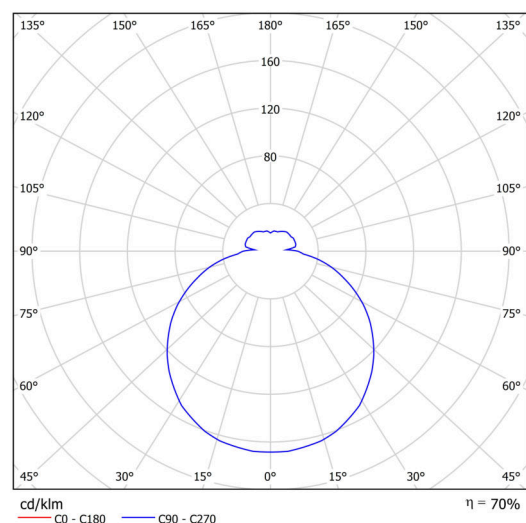

Technical

Types of luminaires	Classic on/off
Mounting type	surface mounted
Base material	polypropylene composite
Shade material	three-layer glass TRIPLEX OPAL
Base color	white Ral9003
Shade color	white
Holding the shade	bayonet
Mounting location	ceiling/wall
Width	360 mm
Length	360 mm
Height	94 mm
Diameter	ø 360 mm
mounting holes (diameter)	3xø5mm
Installation wire (diameter)	2xø16mm
Energy Class	D
Impact strength	IK01
Operating temperature	from -20°C to +30°C

Luminous

Lum. flux of luminaire	1550 lm
Lum. flux of light source	2220 lm
Luminaire efficacy	119 lm/W
Temperature	4000 K
Rated life time LED L80/B10	100000 hours
CRI	Ra80
MacAdam	3
Blue light hazard	Risk group 0