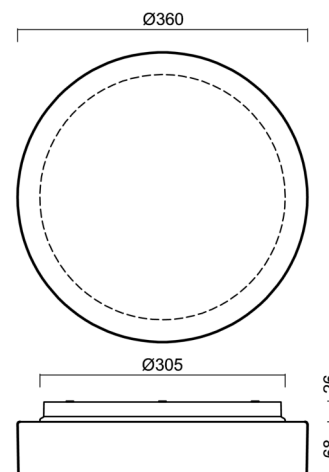

Technical

Types of luminaires	Classic on/off
Mounting type	surface mounted
Base material	polypropylene composite
Shade material	three-layer glass TRIPLEX OPAL
Base color	white Ral9003
Shade color	white
Holding the shade	bayonet
Mounting location	ceiling/wall
Width	360 mm
Length	360 mm
Height	94 mm
Diameter	ø 360 mm
mounting holes (diameter)	3xø5mm
Installation wire (diameter)	2xø16mm
Energy Class	D
Impact strength	IK01
Operating temperature	from -20°C to +30°C

Lampshade

Product code	Name	Color	Description	Picture	Drawing
20082	027	white		