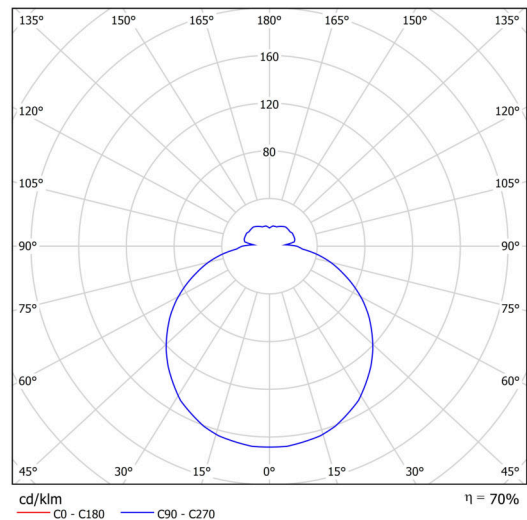

Luminous

Lum. flux of luminaire	2100 lm
Lum. flux of light source	3000 lm
Lum. flux of light source in emergency mode	150 lm
Luminaire efficacy	110 lm/W
Temperature	3000 K
Rated life time LED L80/B10	100000 hours
CRI	Ra80