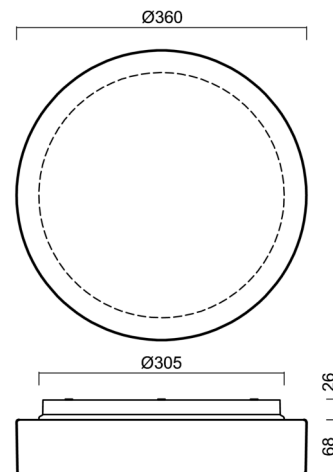

ELSA 3 IP

LED-1L15E500BD14/027/NK1W HF 3K#

WWW.OSMONT.CZ

ELSA 3 IP

Product code: ELS70413

Type: LED-1L15E500BD14/027/NK1W HF 3K#

Short description of the luminaire: White surface-mounted LED light with emergency unit combined with sensor with TRIPLEX OPAL glass shade

Technical

Types of luminaires	Emergency combined + sensor
Mounting type	surface mounted
Base material	polypropylene composite
Shade material	three-layer glass TRIPLEX OPAL
Base color	white Ral9003
Shade color	white
Holding the shade	bayonet
Mounting location	ceiling/wall
Width	360 mm
Length	360 mm
Height	94 mm
Diameter	ø 360 mm
mounting holes (diameter)	3xø5mm
Installation wire (diameter)	2xø16mm
Energy Class	D
Impact strength	IK01
Operating temperature	from -20°C to +30°C

Lampshade

Product code	Name	Color	Description	Picture	Drawing
20082	027	white		