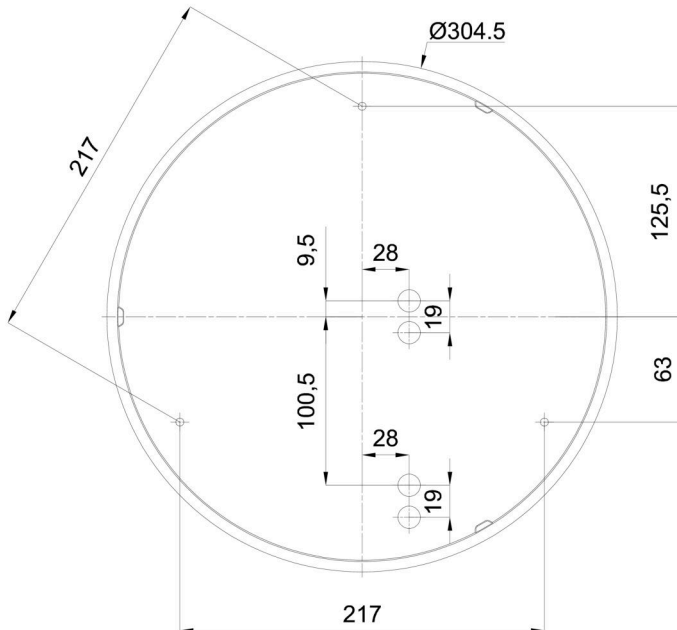

Technical

Types of luminaires	Emergency combined + sensor
Mounting type	surface mounted
Base material	polypropylene composite
Shade material	three-layer glass TRIPLEX OPAL
Base color	white Ral9003
Shade color	white
Holding the shade	bayonet
Mounting location	ceiling/wall
Width	360 mm
Length	360 mm
Height	94 mm
Diameter	ø 360 mm
mounting holes (diameter)	3xø5mm
Installation wire (diameter)	2xø16mm
Energy Class	D
Impact strength	IK01
Operating temperature	from -20°C to +30°C

TECHNICAL SHEET

MacAdam	3
Blue light hazard	Risk group 0

Eulum data for calculation programs are available at www.osmont.cz.

Logistic

EAN	8591728097462
Weight NTTO	3.1 Kg
Weight BTTO	3.4 Kg
Number of cartons	1 pcs
Package volume	0.016 m ³
Package 1 width	0.375 m
Package 1 length	0.355 m
Package 1 height	0.12 m
Warranty*	60 months

*The warranty for the batteries is valid for 12 months from the date of purchase.

Installation dimensions:

Additional assortment:

Decorative collar

Product code	Name	Color	Description	Picture	Drawing
30136	B14/X14	polished stainless steel	the collar is held by the shade		
30135	B14/X4	white Ral9003	the collar is held by the shade		
30138	B14/X13	grey	the collar is held by the shade		
30137	B14/X12	polished brass	the collar is held by the shade		

Lampshade

Product code	Name	Color	Description	Picture	Drawing
20082	027	white		