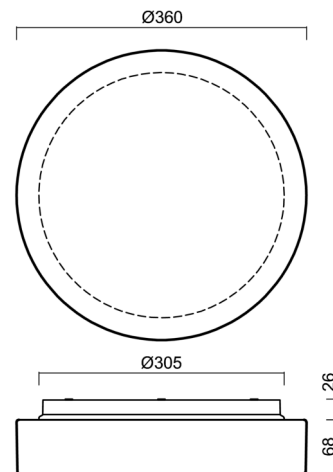

ELSA 3 IP

LED-1L15E500BD14/027 HF 3K#

WWW.OSMONT.CZ

ELSA 3 IP

Product code: ELS70409

Type: LED-1L15E500BD14/027 HF 3K#

Short description of the luminaire: White surface-mounted LED light with sensor with TRIPLEX OPAL glass shade

Technical

Types of luminaires	Sensor
Mounting type	surface mounted
Base material	polypropylene composite
Shade material	three-layer glass TRIPLEX OPAL
Base color	white Ral9003
Shade color	white
Holding the shade	bayonet
Mounting location	ceiling/wall
Width	360 mm
Length	360 mm
Height	94 mm
Diameter	ø 360 mm
mounting holes (diameter)	3xø5mm
Installation wire (diameter)	2xø16mm
Energy Class	D
Impact strength	IK01
Operating temperature	from -20°C to +30°C

Lampshade

Product code	Name	Color	Description	Picture	Drawing
20082	027	white		